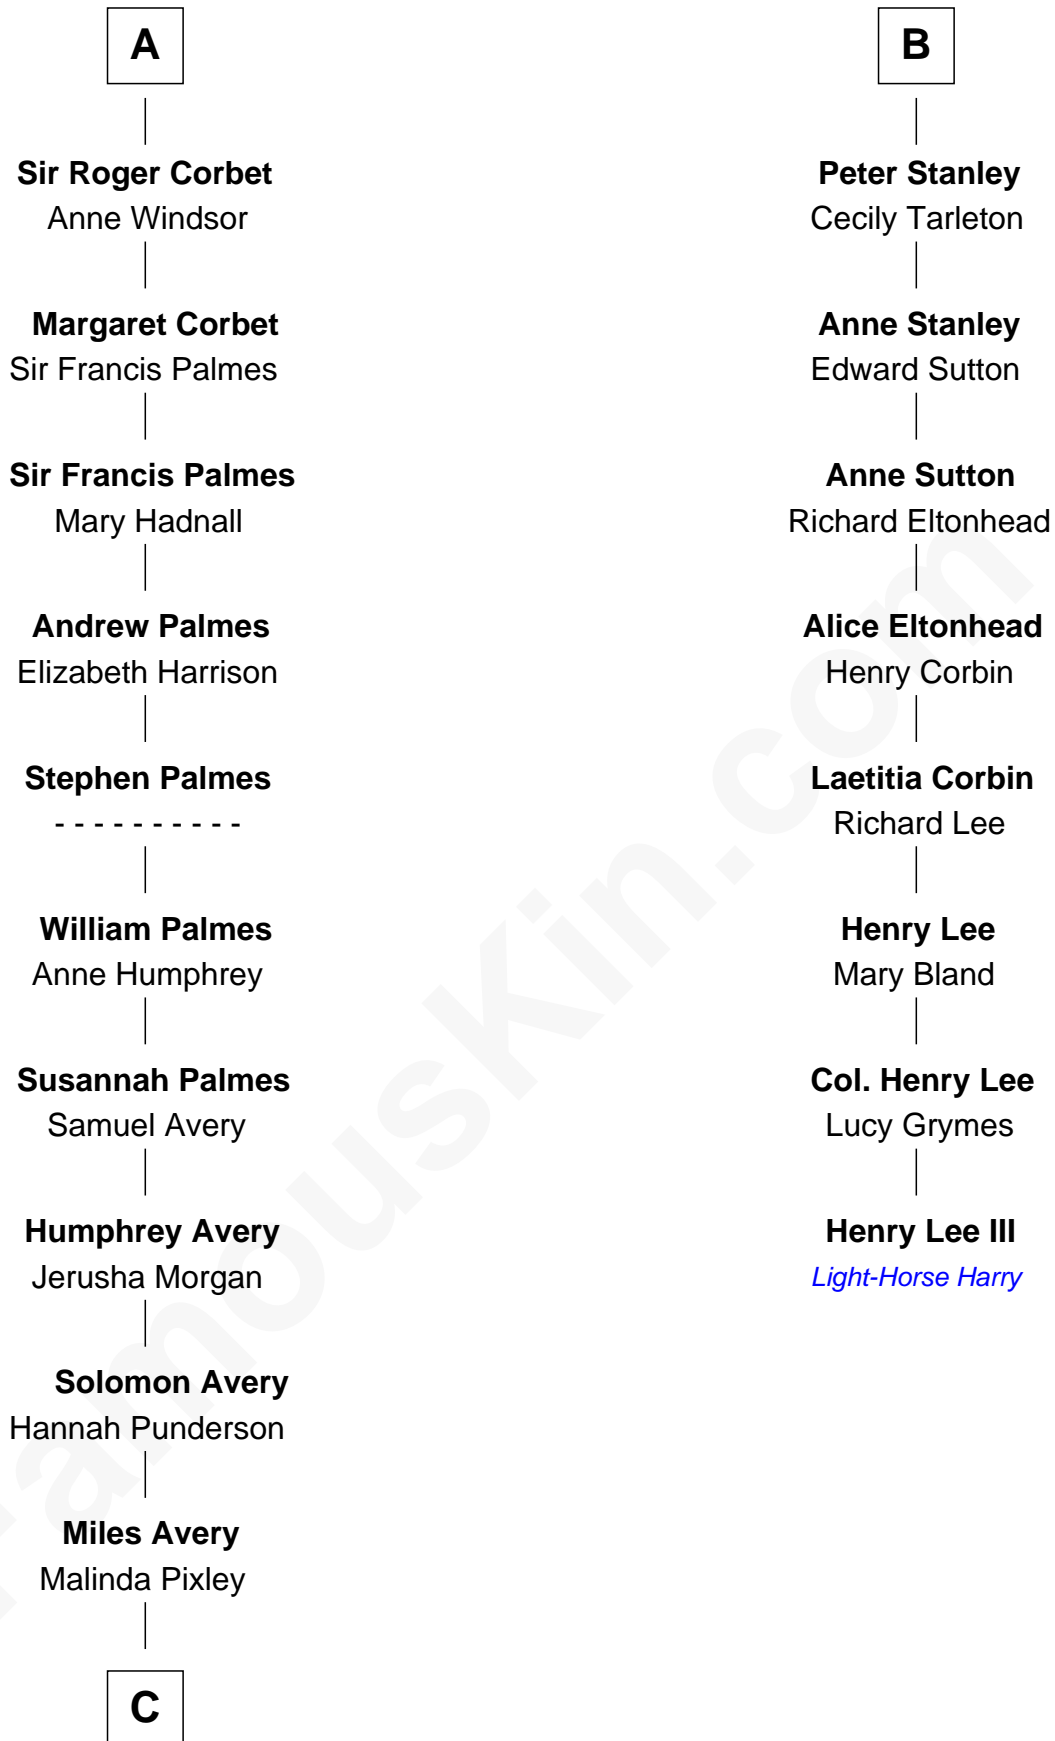

# FamousKin.com Relationship Chart of

**John D. Rockefeller**

*Founder of the Standard Oil Company*

14th cousin 5 times removed of

**Henry Lee III**

*9th Governor of Virginia*

**Ralph de Stafford**

*with wife  
Margaret de Audley*

William Stanley

**Anne Ferrers**

Sir Walter Devereux

**William Stanley**

Alice Hoghton

**Elizabeth Devereux**

Sir Richard Corbet

**Sir William Stanley**

Agnes Grosvenor

**Sir Robert Corbet**

Elizabeth Vernon

**Sir William Stanley**

Anne Harington

**A**

**B**

**C**

—  
**Lucy Avery**

Godfrey Lewis Rockefeller

—  
**William Avery Rockefeller**

Eliza Davison

—  
**John D. Rockefeller**

*Founder of the Standard Oil Company*

FamousKin.com