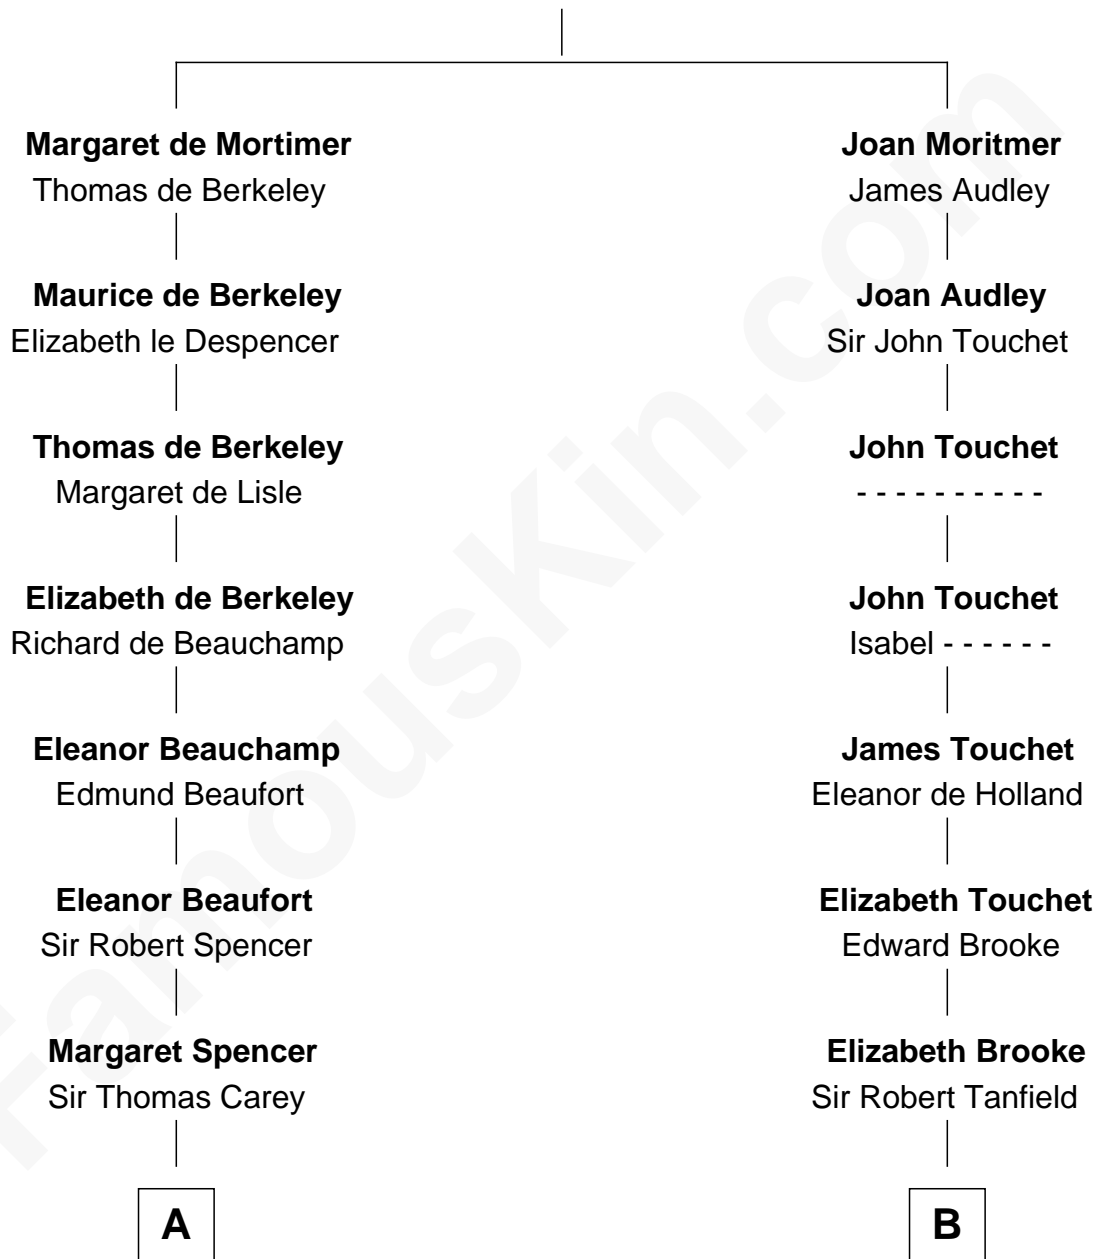

FamousKin.com Relationship Chart of

John D. Rockefeller

Founder of the Standard Oil Company

18th cousin 1 time removed of

Henry Lee III

9th Governor of Virginia

Roger de Mortimer

Joan de Geneville

C

Lucy Avery
Godfrey Lewis Rockefeller

William Avery Rockefeller
Eliza Davison

John D. Rockefeller
Founder of the Standard Oil Company

D

Col. Henry Lee
Lucy Grymes

Henry Lee III
Light-Horse Harry

FamousKin.com