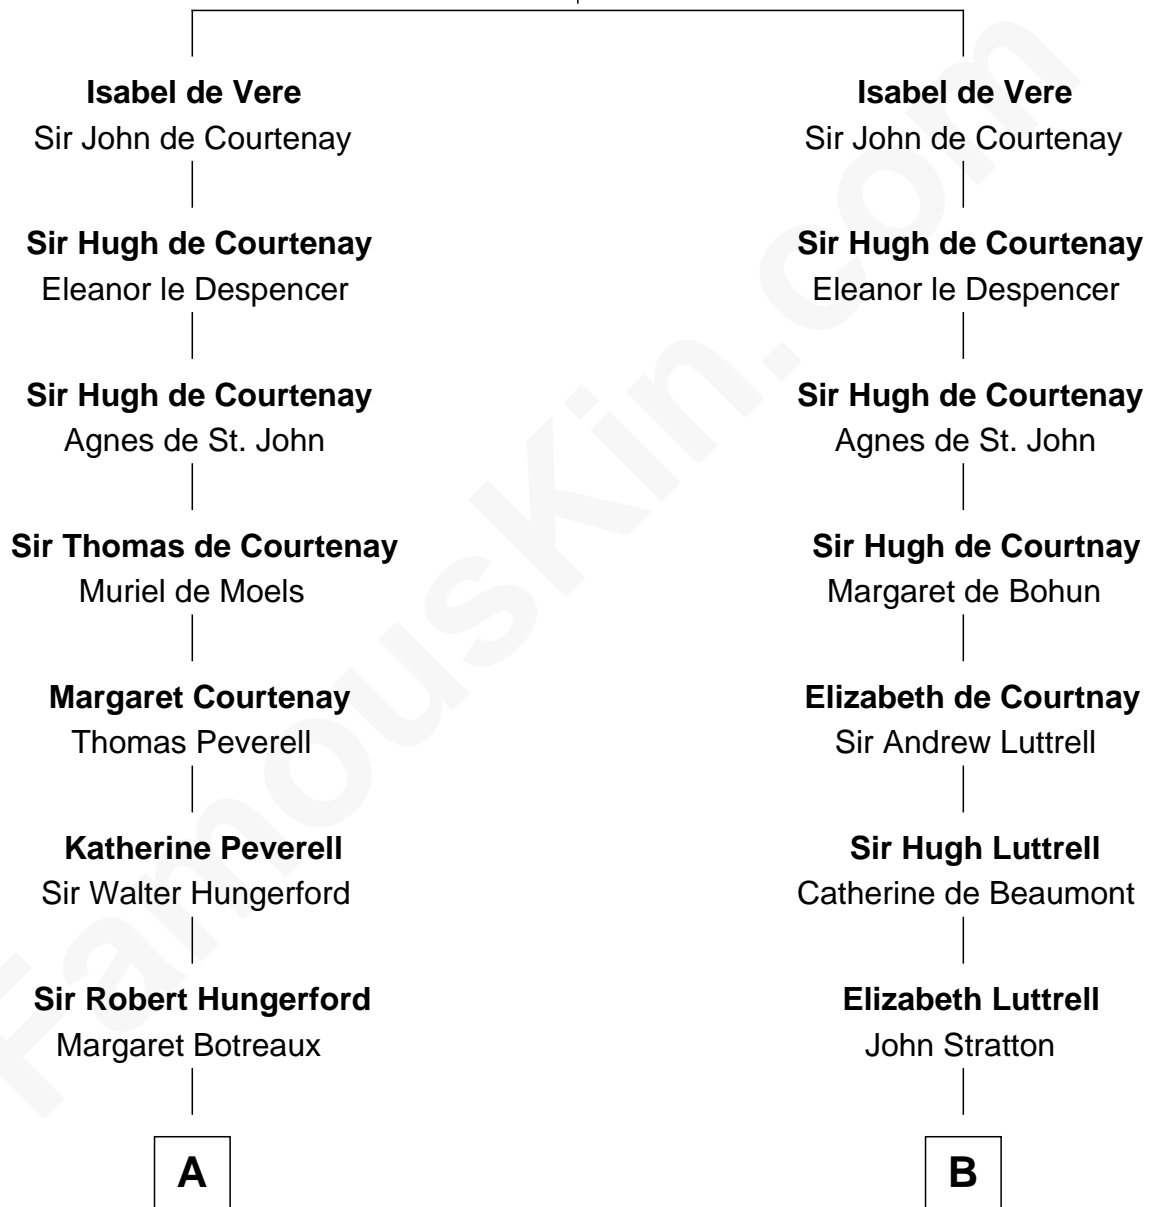

FamousKin.com Relationship Chart of

John D. Rockefeller

Founder of the Standard Oil Company

19th cousin 2 times removed of

Henry Lee III

9th Governor of Virginia

Hugh de Vere
Hawise de Quincy

C

Solomon Avery
Hannah Punderson

Miles Avery
Malinda Pixley

Lucy Avery
Godfrey Lewis Rockefeller

William Avery Rockefeller
Eliza Davison

John D. Rockefeller
Founder of the Standard Oil Company

D

Frances Jennings
Col. Charles Grymes

Lucy Grymes
Col. Henry Lee

Henry Lee III
Light-Horse Harry

FamousKin.com