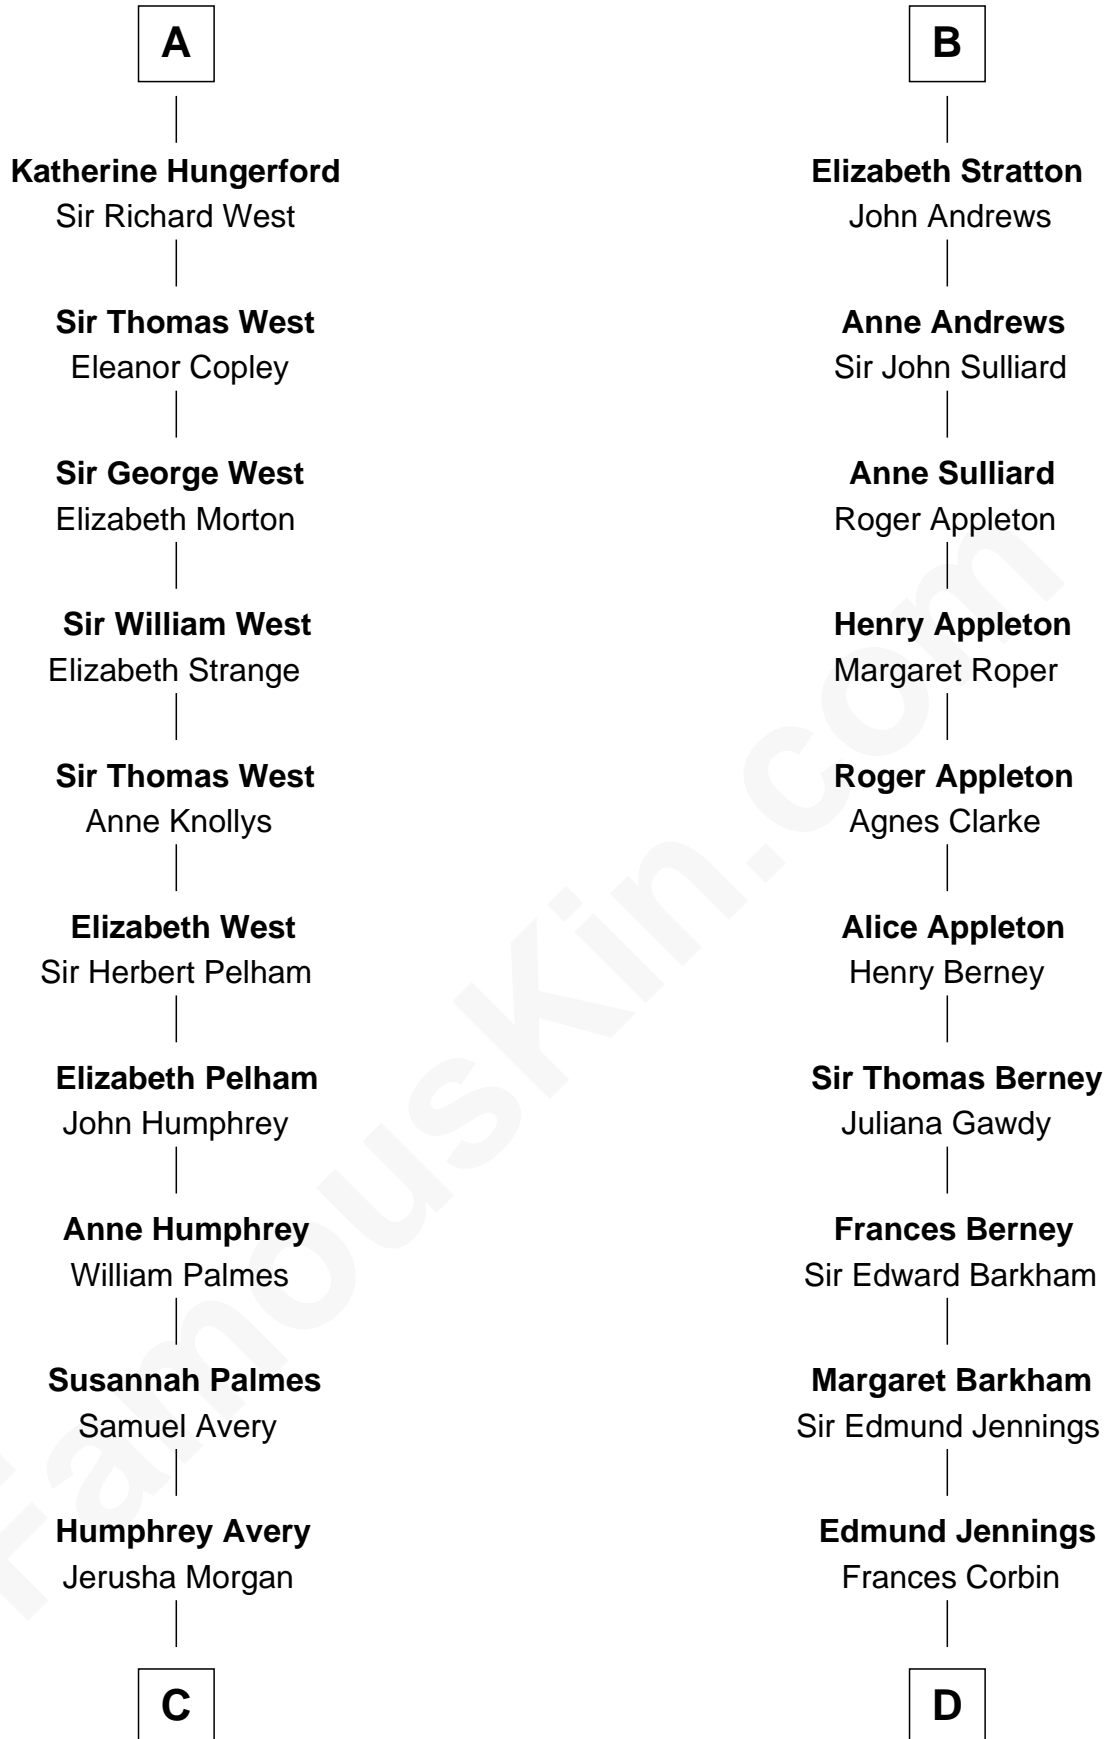

FamousKin.com Relationship Chart of

John D. Rockefeller

Founder of the Standard Oil Company

19th cousin 2 times removed of

Henry Lee III

9th Governor of Virginia

Hugh de Vere
Hawise de Quincy

C

Solomon Avery
Hannah Punderson

Miles Avery
Malinda Pixley

Lucy Avery
Godfrey Lewis Rockefeller

William Avery Rockefeller
Eliza Davison

John D. Rockefeller
Founder of the Standard Oil Company

D

Frances Jennings
Col. Charles Grymes