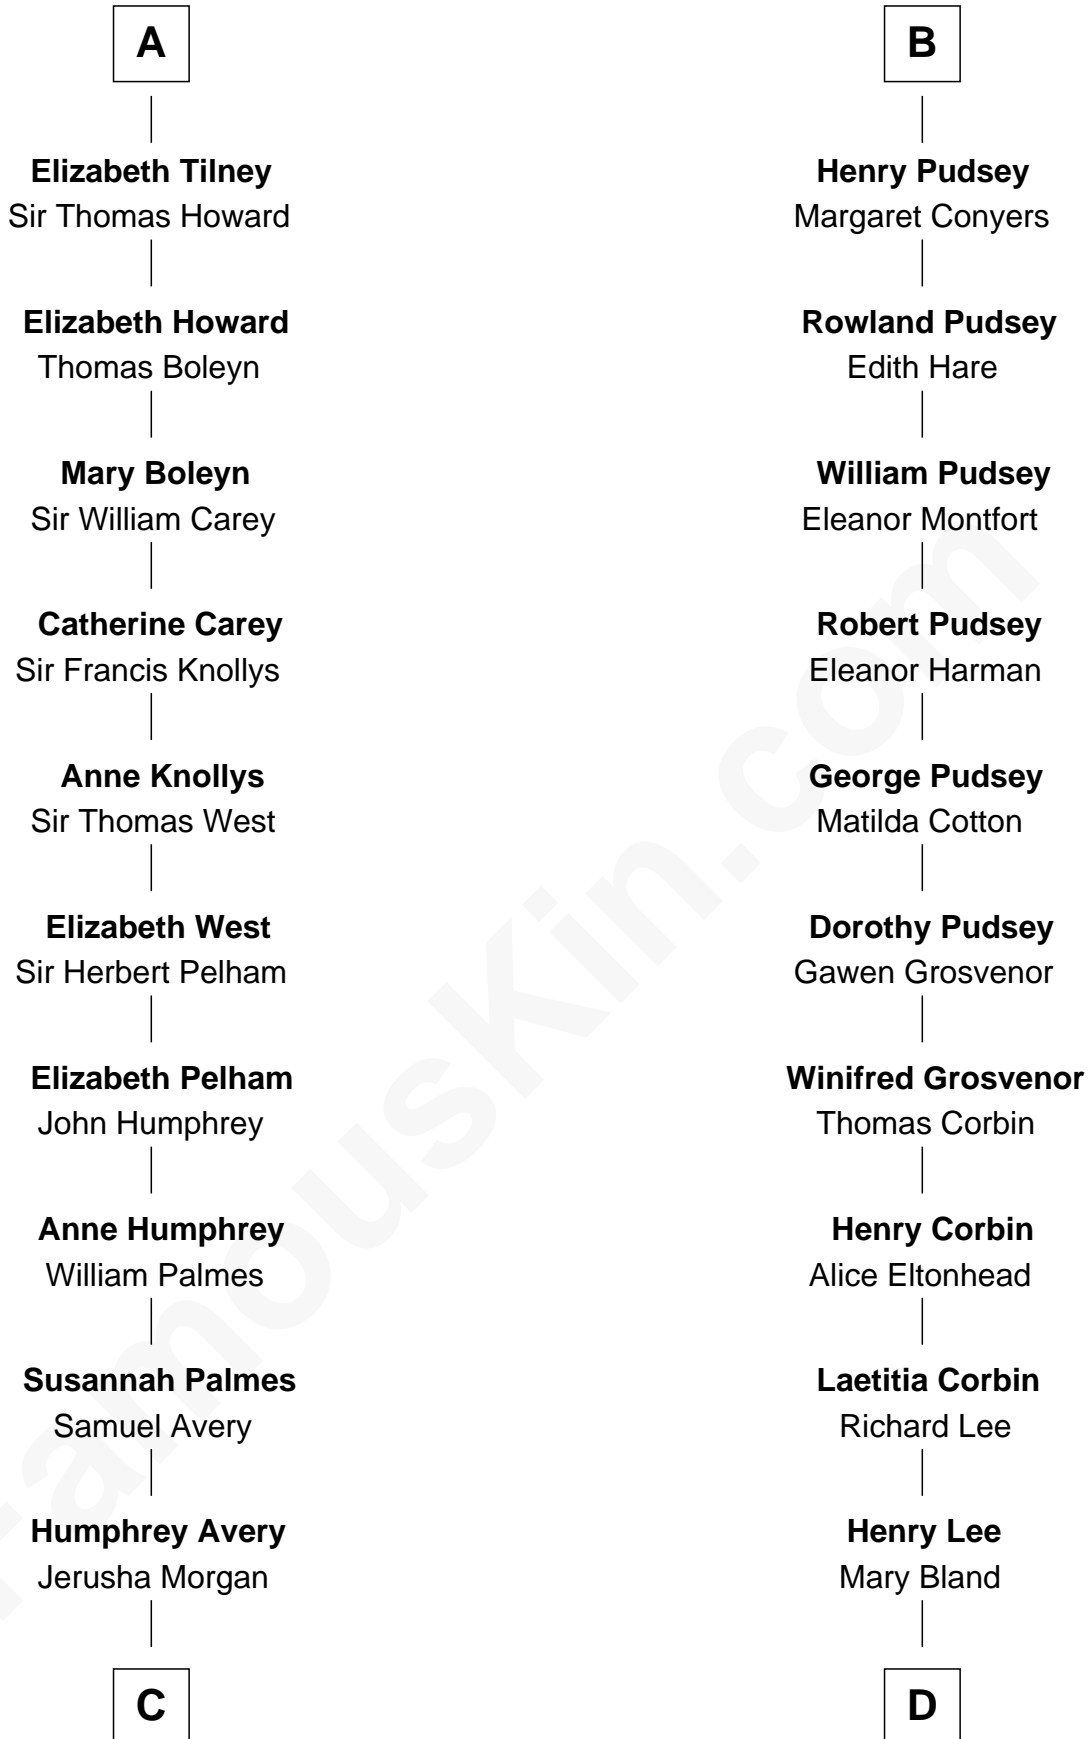

# FamousKin.com Relationship Chart of

**John D. Rockefeller**

*Founder of the Standard Oil Company*

18th cousin 3 times removed of

**Henry Lee III**

*9th Governor of Virginia*

**William de Odingsells**

Ela FitzWalter

**Ida de Odingsells**  
Sir Roger de Herdeburgh

**Ela Herdeburgh**  
Sir William de Boteler

**Ankaret le Boteler**  
John le Strange

**Eleanor le Strange**  
Sir Reynold de Grey

**Ida Grey**  
John Cokayne

**Elizabeth Cokayne**  
Sir Laurence Cheney

**Elizabeth Cheney**  
Sir Frederick Tilney

**A**

**Margaret de Oddingseles**

Sir John de Grey

**Sir John Grey**  
Avice Marmion

**Sir Robert Grey**  
Lora de St. Quintin

**Elizabeth Grey**  
Henry FitzHugh

**Eleanor Fitzhugh**  
Sir Thomas Tunstall

**Margaret Tunstall**  
Sir Ralph Pudsey

**Sir John Pudsey**  
Grace Hamerton

**B**

**C**

**Solomon Avery**  
Hannah Punderson

**Miles Avery**  
Malinda Pixley