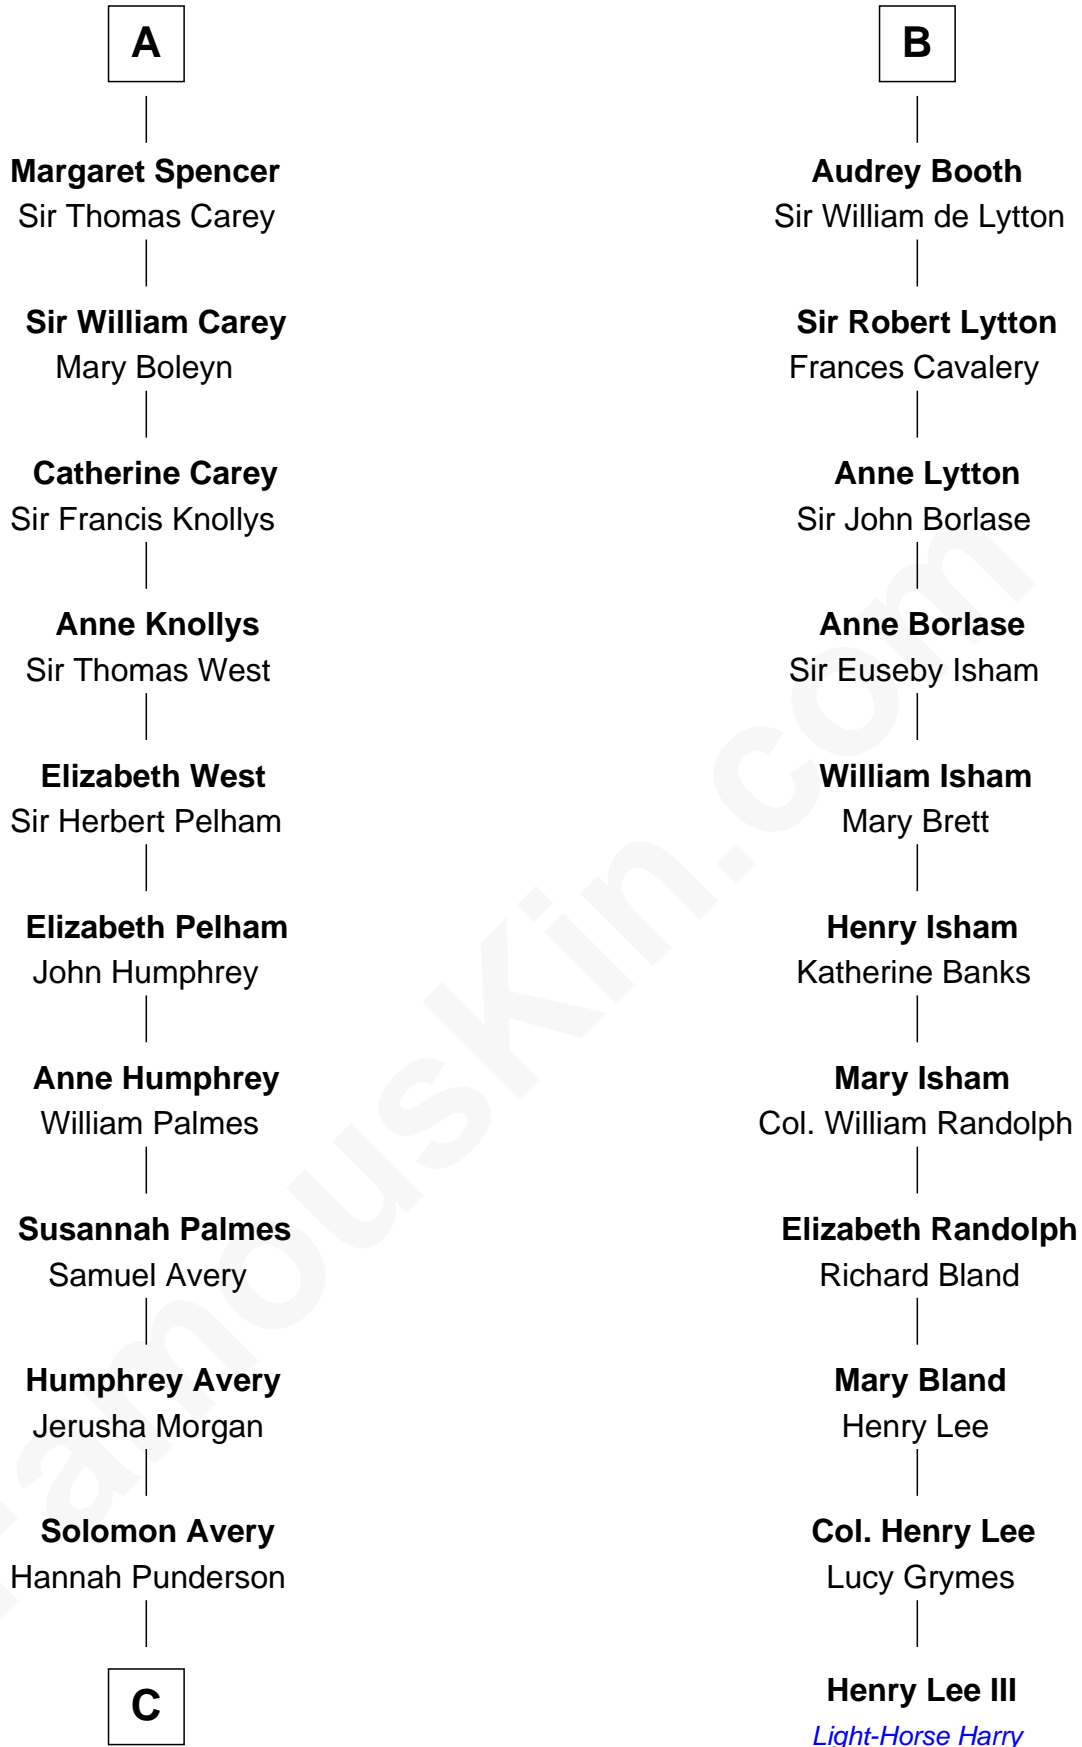

FamousKin.com Relationship Chart of

John D. Rockefeller

Founder of the Standard Oil Company

17th cousin 3 times removed of

Henry Lee III

9th Governor of Virginia

Eudo la Zouche
Milicent de Cantilupe

Eve la Zouche
Sir Maurice de Berkeley

Thomas de Berkeley
Margaret de Mortimer

Maurice de Berkeley
Elizabeth le Despencer

Thomas de Berkeley
Margaret de Lisle

Elizabeth de Berkeley
Richard de Beauchamp

Eleanor Beauchamp
Edmund Beaufort

Eleanor Beaufort
Sir Robert Spencer

A

Sir William la Zouche
Maud Lovel

Milicent la Zouche
Sir William Deincourt

Margaret Deincourt
Sir Robert de Tibetot

Elizabeth de Tibetot
Sir Philip le Despencer

Margery Despencer
Sir Roger Wentworth

Margaret Wentworth
Sir William Hopton

Margaret Hopton
Sir Philip Booth

B

C

—
Miles Avery
Malinda Pixley

—
Lucy Avery
Godfrey Lewis Rockefeller

—
William Avery Rockefeller
Eliza Davison

—
John D. Rockefeller
Founder of the Standard Oil Company

FamousKin.com