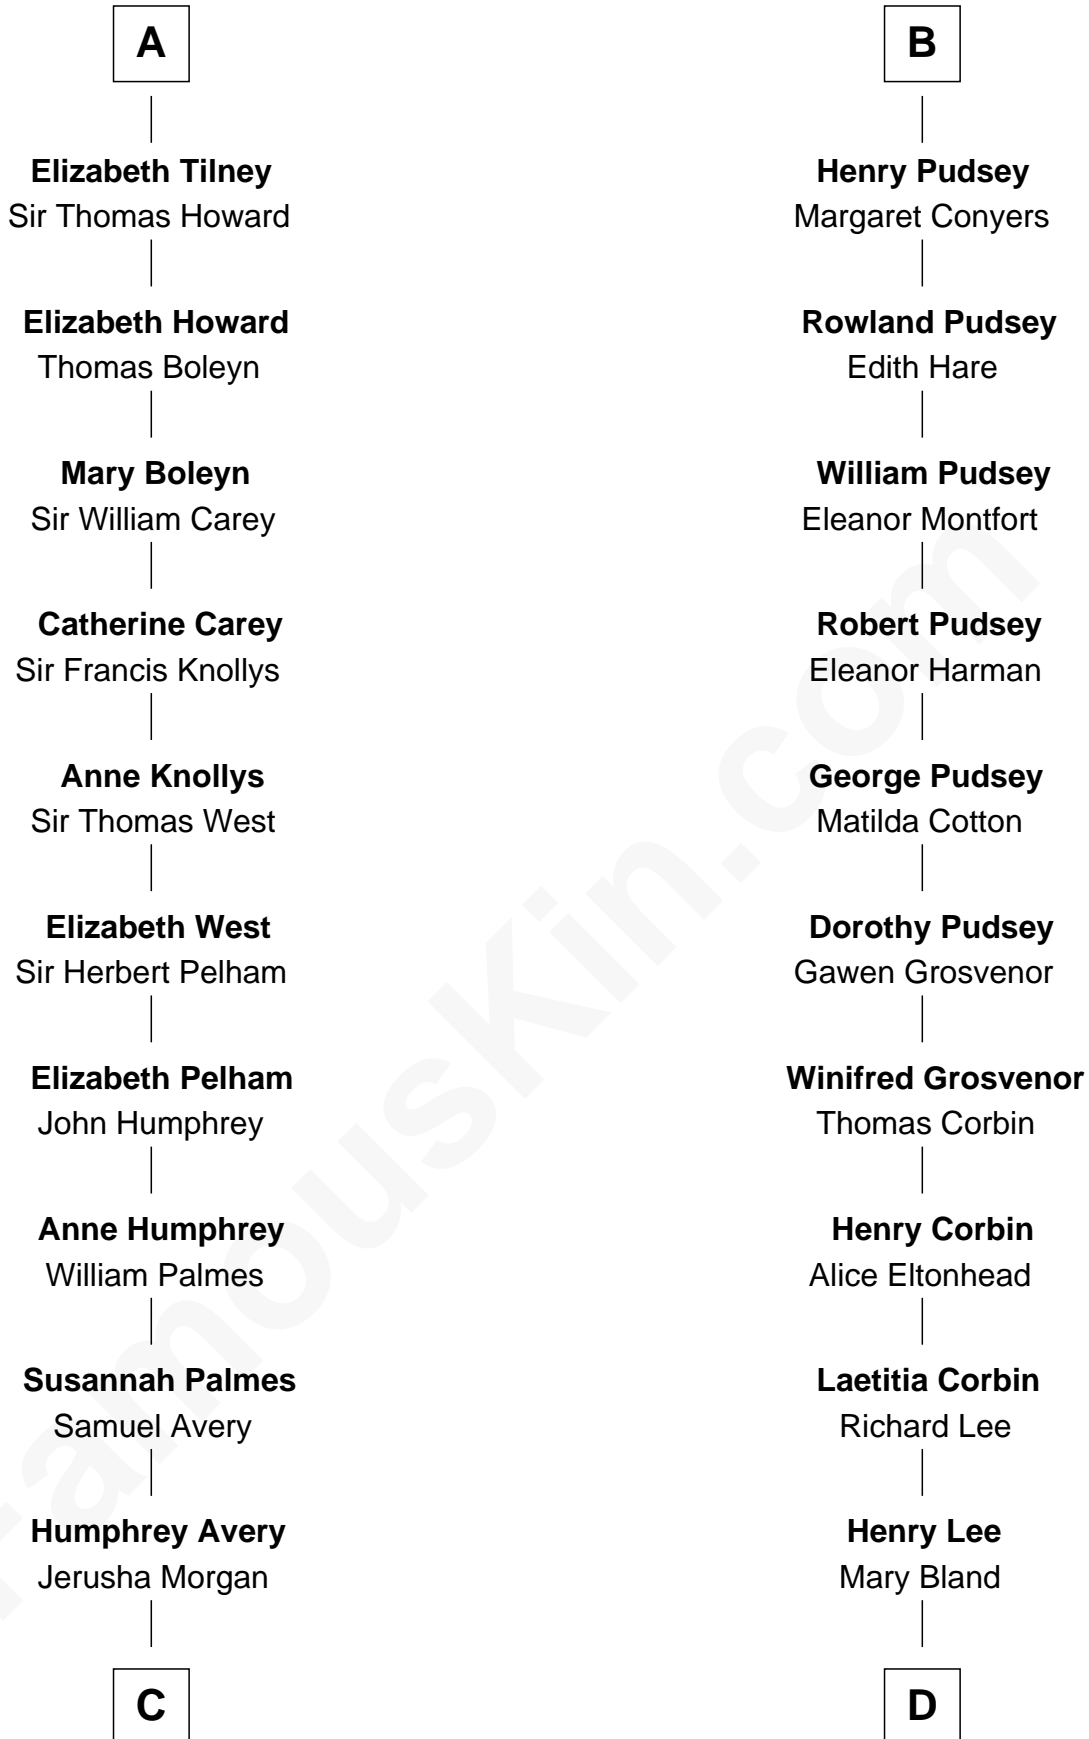

FamousKin.com Relationship Chart of

John D. Rockefeller

Founder of the Standard Oil Company

19th cousin 2 times removed of

General Robert E. Lee

Confederate Army - U.S. Civil War

William de Odingsells

Ela FitzWalter

Ida de Odingsells
Sir Roger de Herdeburgh

Ela Herdeburgh
Sir William de Boteler

Ankaret le Boteler
John le Strange

Eleanor le Strange
Sir Reynold de Grey

Ida Grey
John Cokayne

Elizabeth Cokayne
Sir Laurence Cheney

Elizabeth Cheney
Sir Frederick Tilney

A

Margaret de Oddingseles

Sir John de Grey

Sir John Grey
Avice Marmion

Sir Robert Grey
Lora de St. Quintin

Elizabeth Grey
Henry FitzHugh

Eleanor Fitzhugh
Sir Thomas Tunstall

Margaret Tunstall
Sir Ralph Pudsey

Sir John Pudsey
Grace Hamerton

B

C

Solomon Avery
Hannah Punderson

Miles Avery
Malinda Pixley

Lucy Avery
Godfrey Lewis Rockefeller

William Avery Rockefeller
Eliza Davison