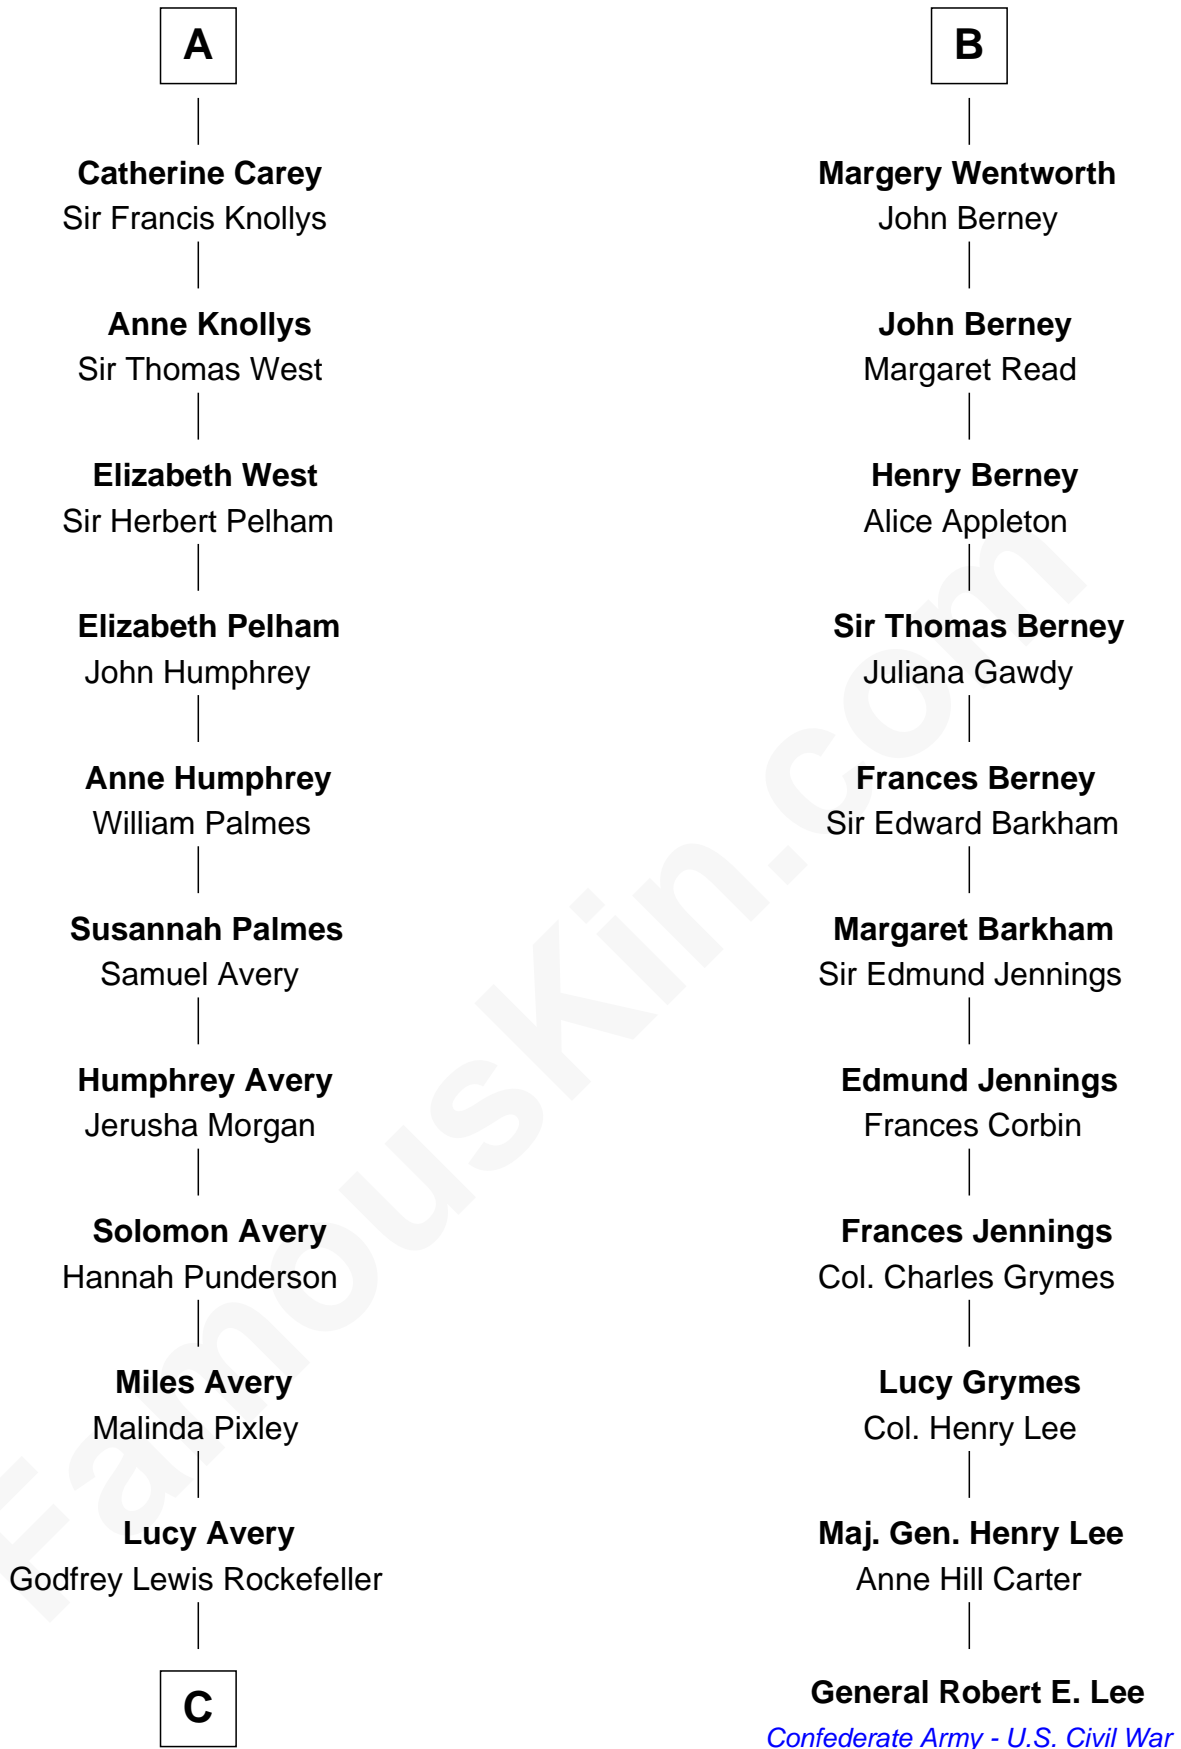

FamousKin.com Relationship Chart of

John D. Rockefeller

Founder of the Standard Oil Company

17th cousin 1 time removed of

General Robert E. Lee

Confederate Army - U.S. Civil War

Hugh le Despencer

Eleanor de Clare

Eleanor Beaufort

Sir Robert Spencer

Margaret Spencer

Sir Thomas Carey

Sir William Carey

Mary Boleyn

A

Isabel le Despencer

Sir Thomas Tyrrell

Humphrey Tyrrell

Isabel Helion

Anne Tyrrell

Sir Roger Wentworth

B

C

—
William Avery Rockefeller

Eliza Davison

—
John D. Rockefeller

Founder of the Standard Oil Company

FamousKin.com