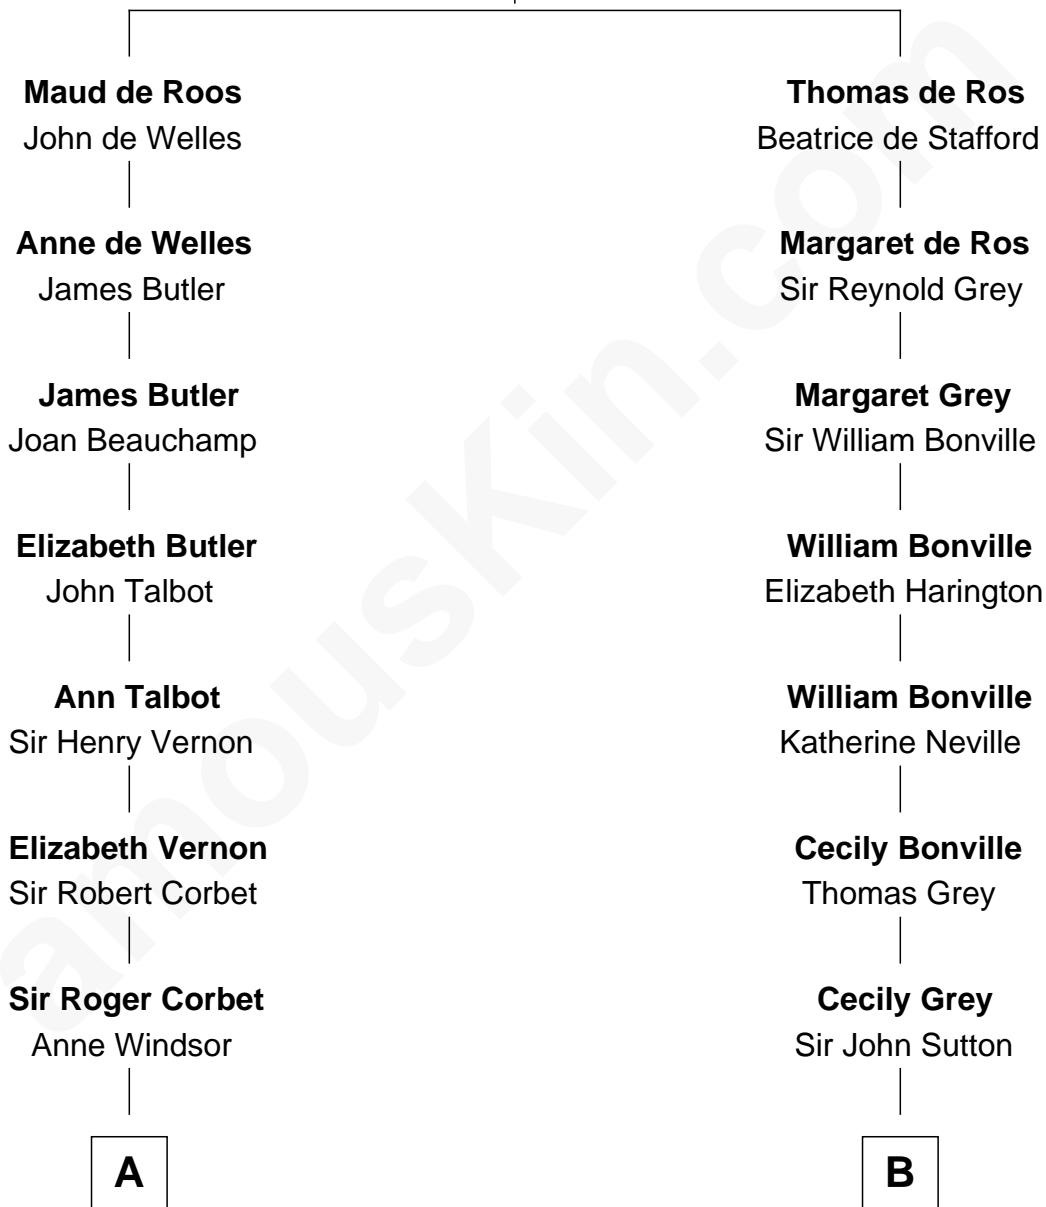

# FamousKin.com Relationship Chart of

**John D. Rockefeller**

*Founder of the Standard Oil Company*

18th cousin 3 times removed of

**Keri Russell**

*TV and Movie Actress*

**Sir William de Ros**  
Margery de Badlesmere

**C**

**William Avery Rockefeller**

Eliza Davison

**John D. Rockefeller**

*Founder of the Standard Oil Company*

**D**

**John Lazelle Fish**

Melvina Cheney

**Karl Joseph Fish**

Mary Emma McNeil

**Emma Inez Fish**

Kermit Sylvester Stephens

**Stephanie Stephens**

David Harold Russell

**Keri Russell**

*TV and Movie Actress*