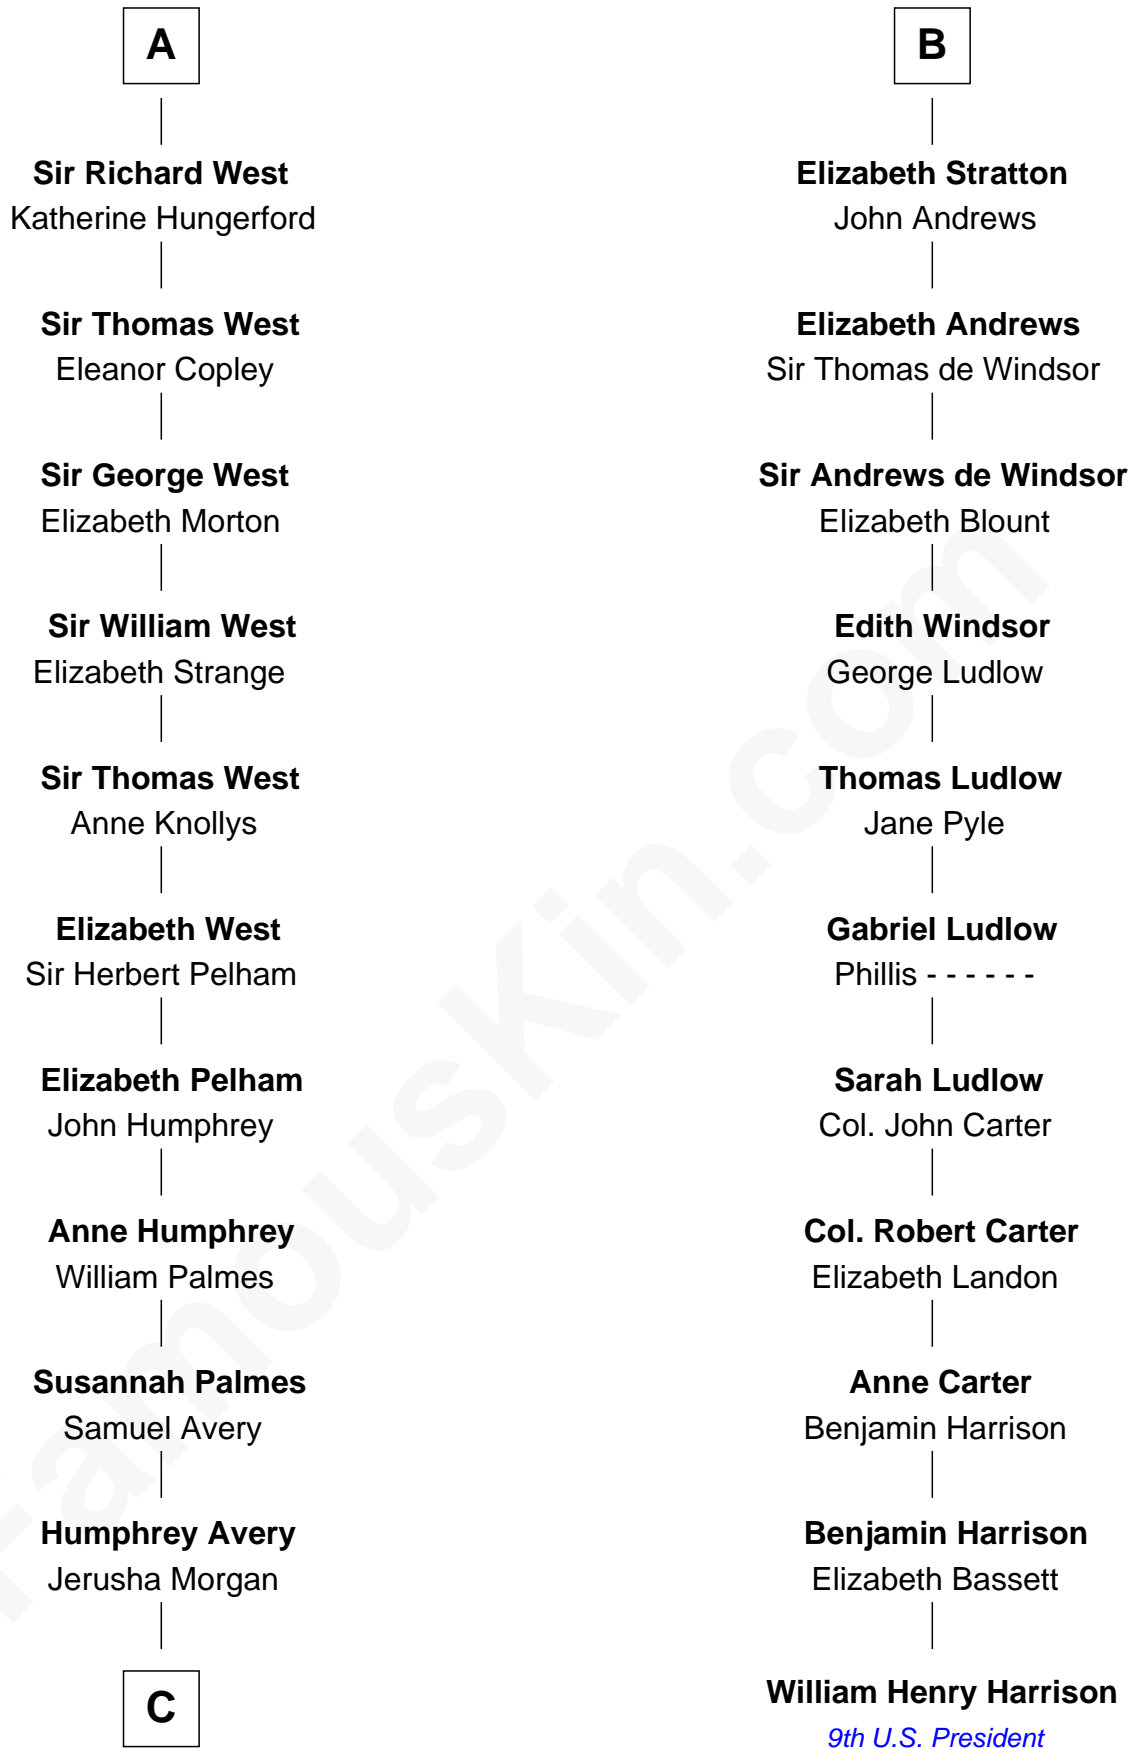

FamousKin.com Relationship Chart of

John D. Rockefeller

Founder of the Standard Oil Company

17th cousin 4 times removed of

William Henry Harrison

9th U.S. President

John, King of England

Isabelle of Angoulême

Eleanor Mowbray

Roger de la Warre

Joan de la Warre

Sir Thomas West

Sir Reynold West

Margaret Thorley

A

Henry III, King of England

Eleanor of Provence

Edward I, King of England

Eleanor of Castile

Elizabeth Plantagenet

Humphrey de Bohun

Margaret de Bohun

Sir Hugh de Courtnay

Elizabeth de Courtnay

Sir Andrew Luttrell

Sir Hugh Luttrell

Catherine de Beaumont

Elizabeth Luttrell

John Stratton

B

C

—
Solomon Avery
Hannah Punderson