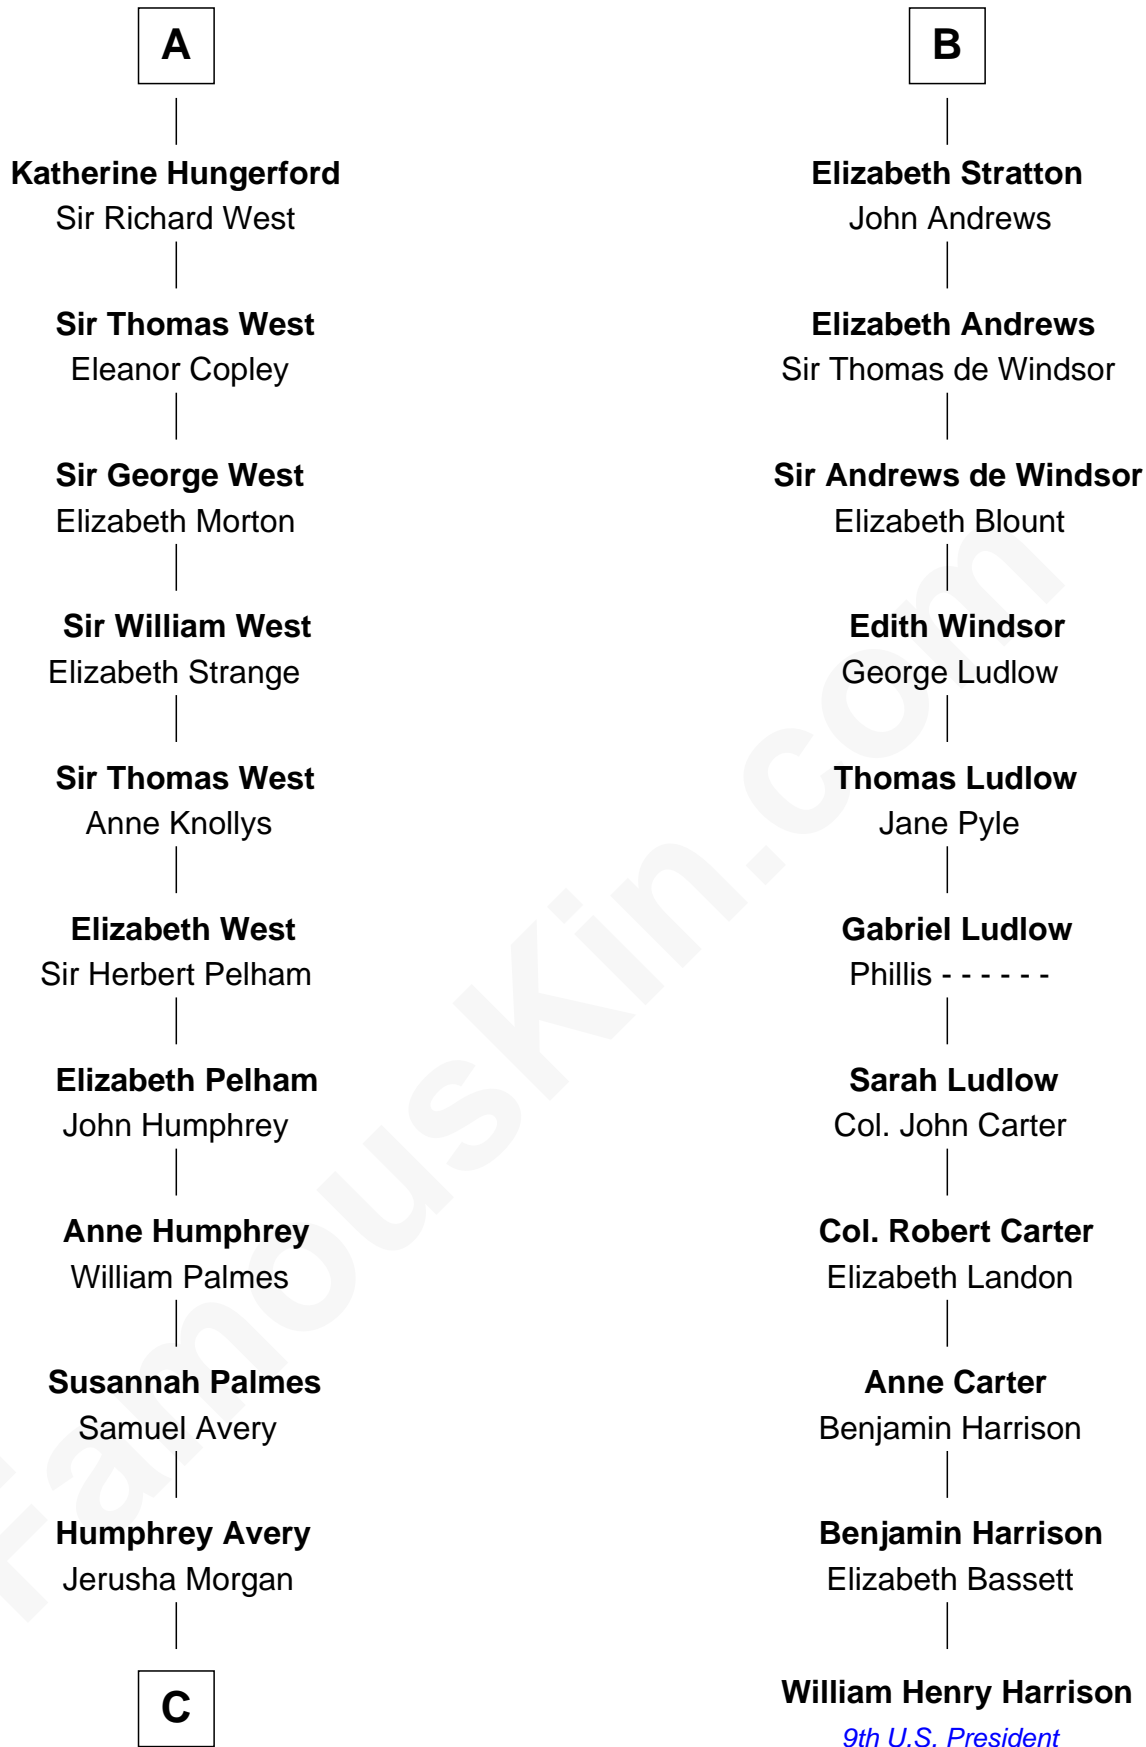

# FamousKin.com Relationship Chart of

**John D. Rockefeller**

*Founder of the Standard Oil Company*

17th cousin 4 times removed of

**William Henry Harrison**

*9th U.S. President*

**Sir Philip Basset**

-----

**C**

—  
**Solomon Avery**  
Hannah Punderson

—  
**Miles Avery**  
Malinda Pixley

—  
**Lucy Avery**  
Godfrey Lewis Rockefeller

—  
**William Avery Rockefeller**  
Eliza Davison

—  
**John D. Rockefeller**  
*Founder of the Standard Oil Company*