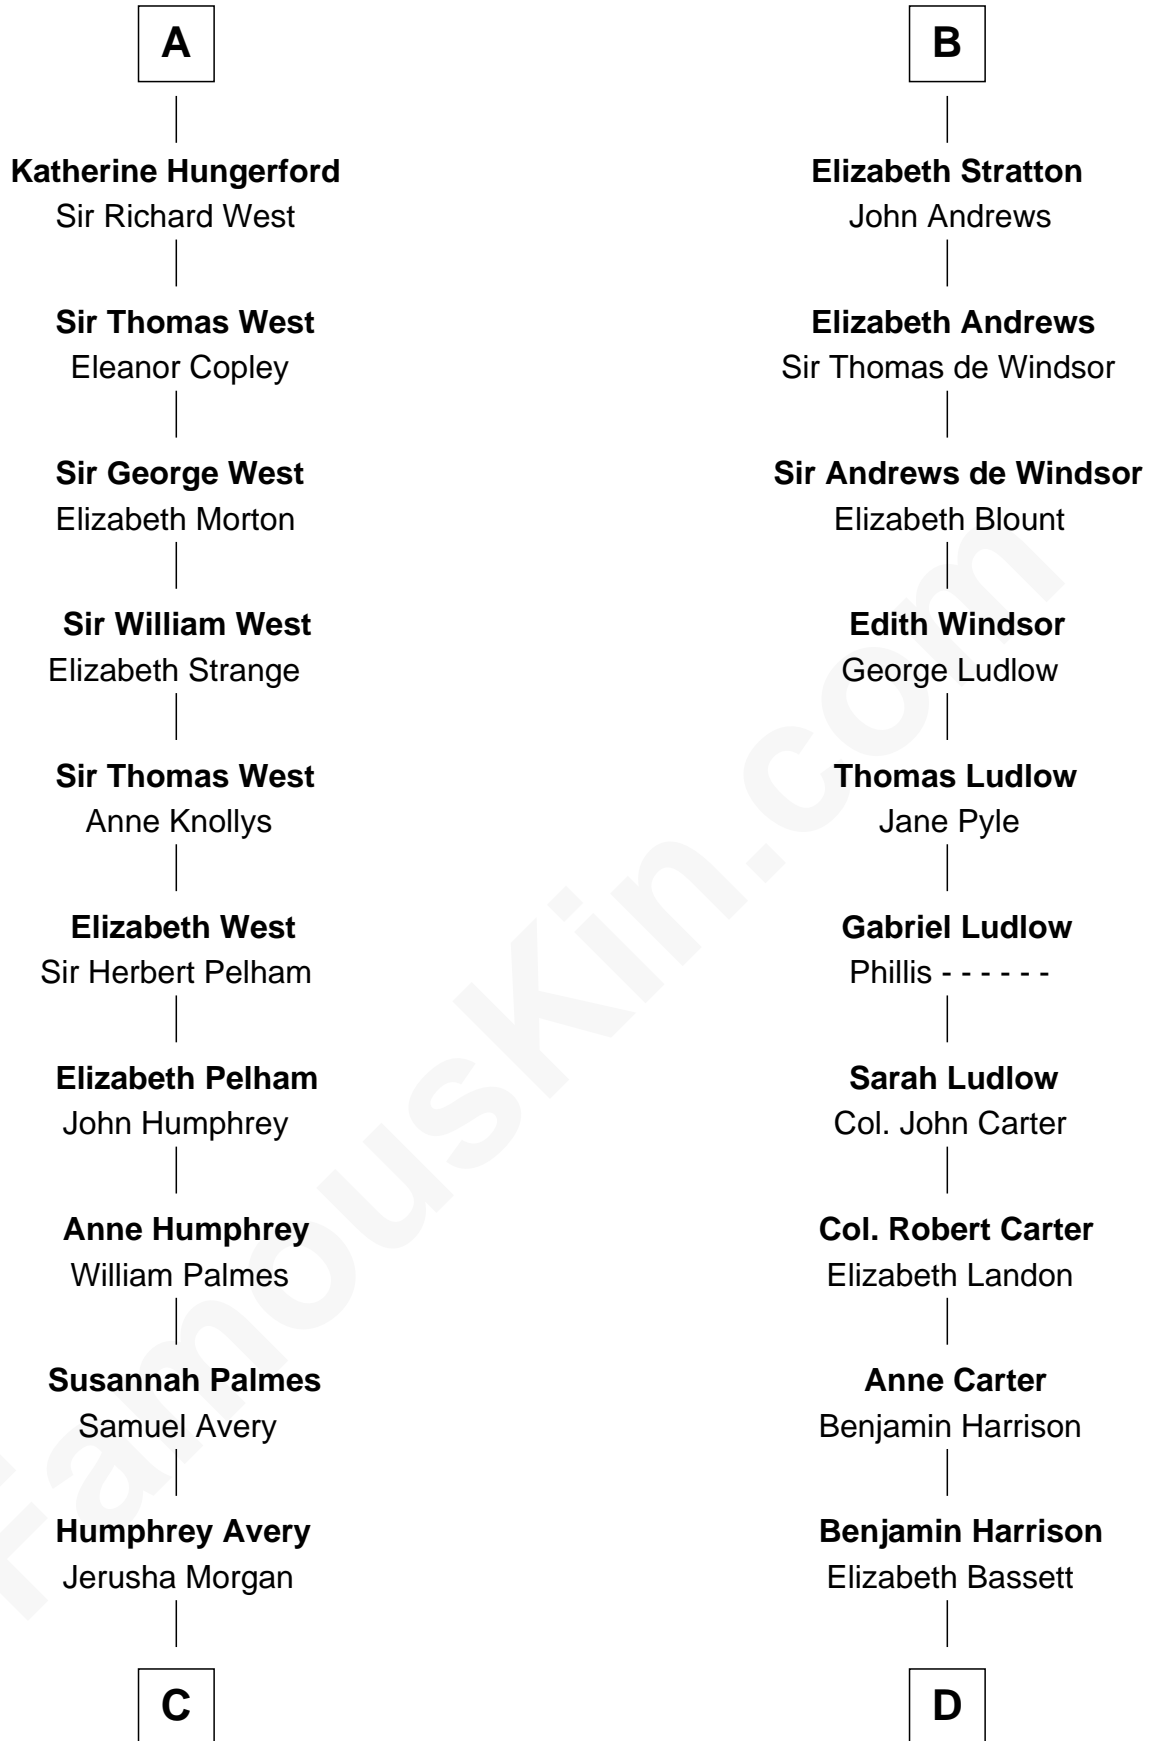

FamousKin.com Relationship Chart of

John D. Rockefeller

Founder of the Standard Oil Company

19th cousin 2 times removed of

Benjamin Harrison

23rd U.S. President

Sir Robert Courtenay

Mary de Vernon

C

Solomon Avery
Hannah Punderson

Miles Avery
Malinda Pixley

Lucy Avery
Godfrey Lewis Rockefeller

William Avery Rockefeller
Eliza Davison

John D. Rockefeller
Founder of the Standard Oil Company

D

Gen. William Henry Harrison
Anna Tuthill Symmes

John Scott Harrison
Elizabeth Ramsey Irwin

Benjamin Harrison
23rd U.S. President

FamousKin.com