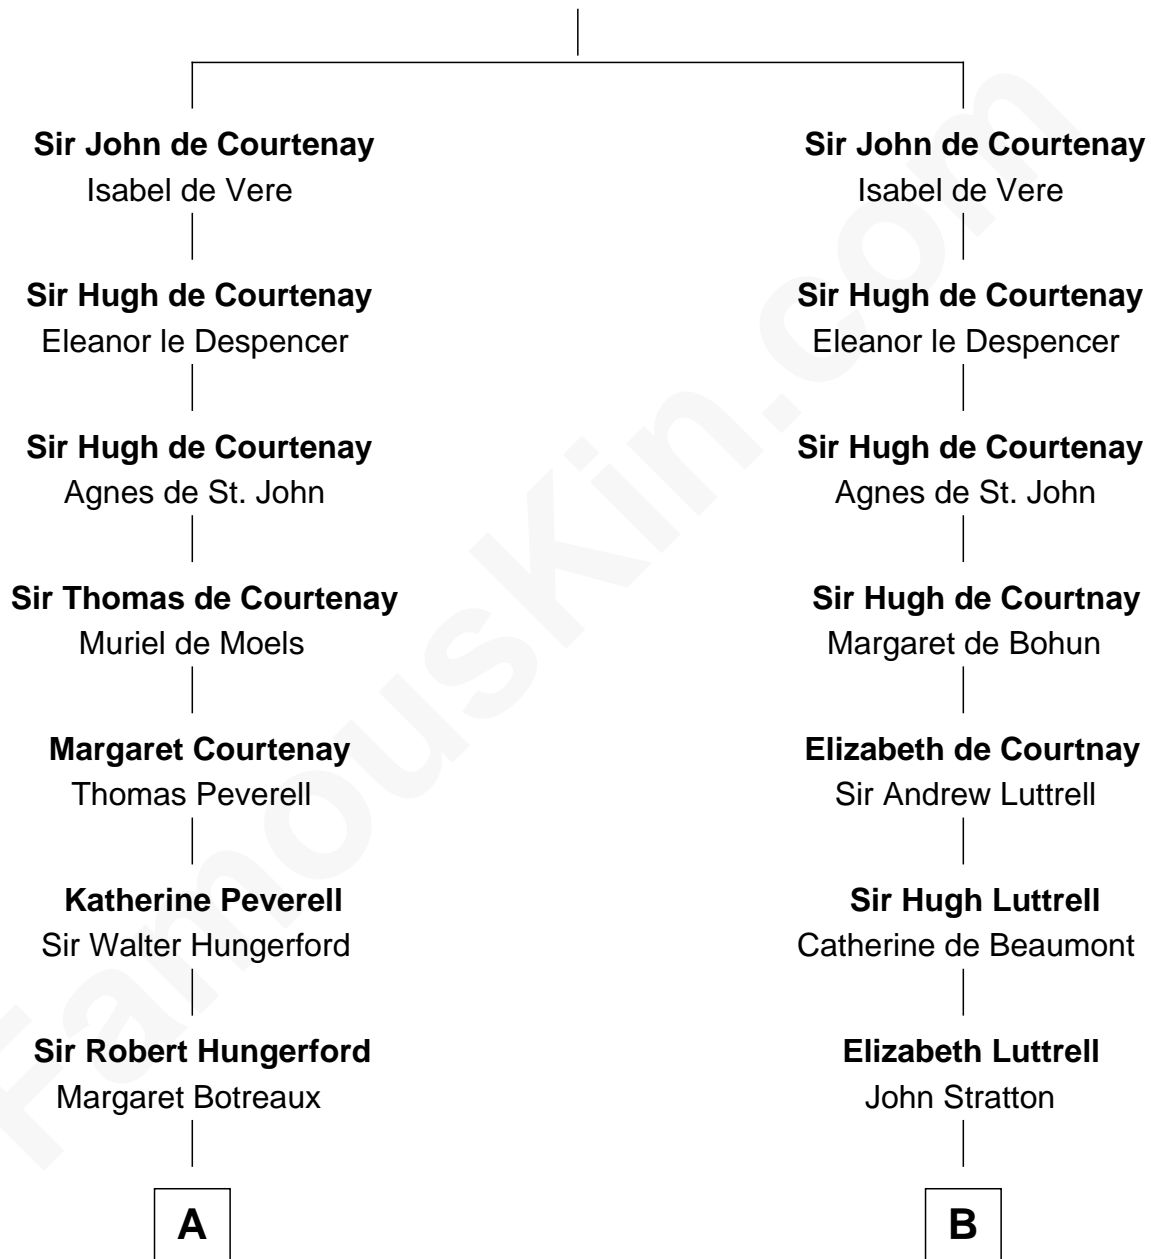

FamousKin.com Relationship Chart of

John D. Rockefeller

Founder of the Standard Oil Company

19th cousin 2 times removed of

Benjamin Harrison

23rd U.S. President

Sir Robert Courtenay

Mary de Vernon

C

Solomon Avery
Hannah Punderson

Miles Avery
Malinda Pixley

Lucy Avery
Godfrey Lewis Rockefeller

William Avery Rockefeller
Eliza Davison

John D. Rockefeller
Founder of the Standard Oil Company

D

Gen. William Henry Harrison
Anna Tuthill Symmes

John Scott Harrison
Elizabeth Ramsey Irwin

Benjamin Harrison
23rd U.S. President

FamousKin.com