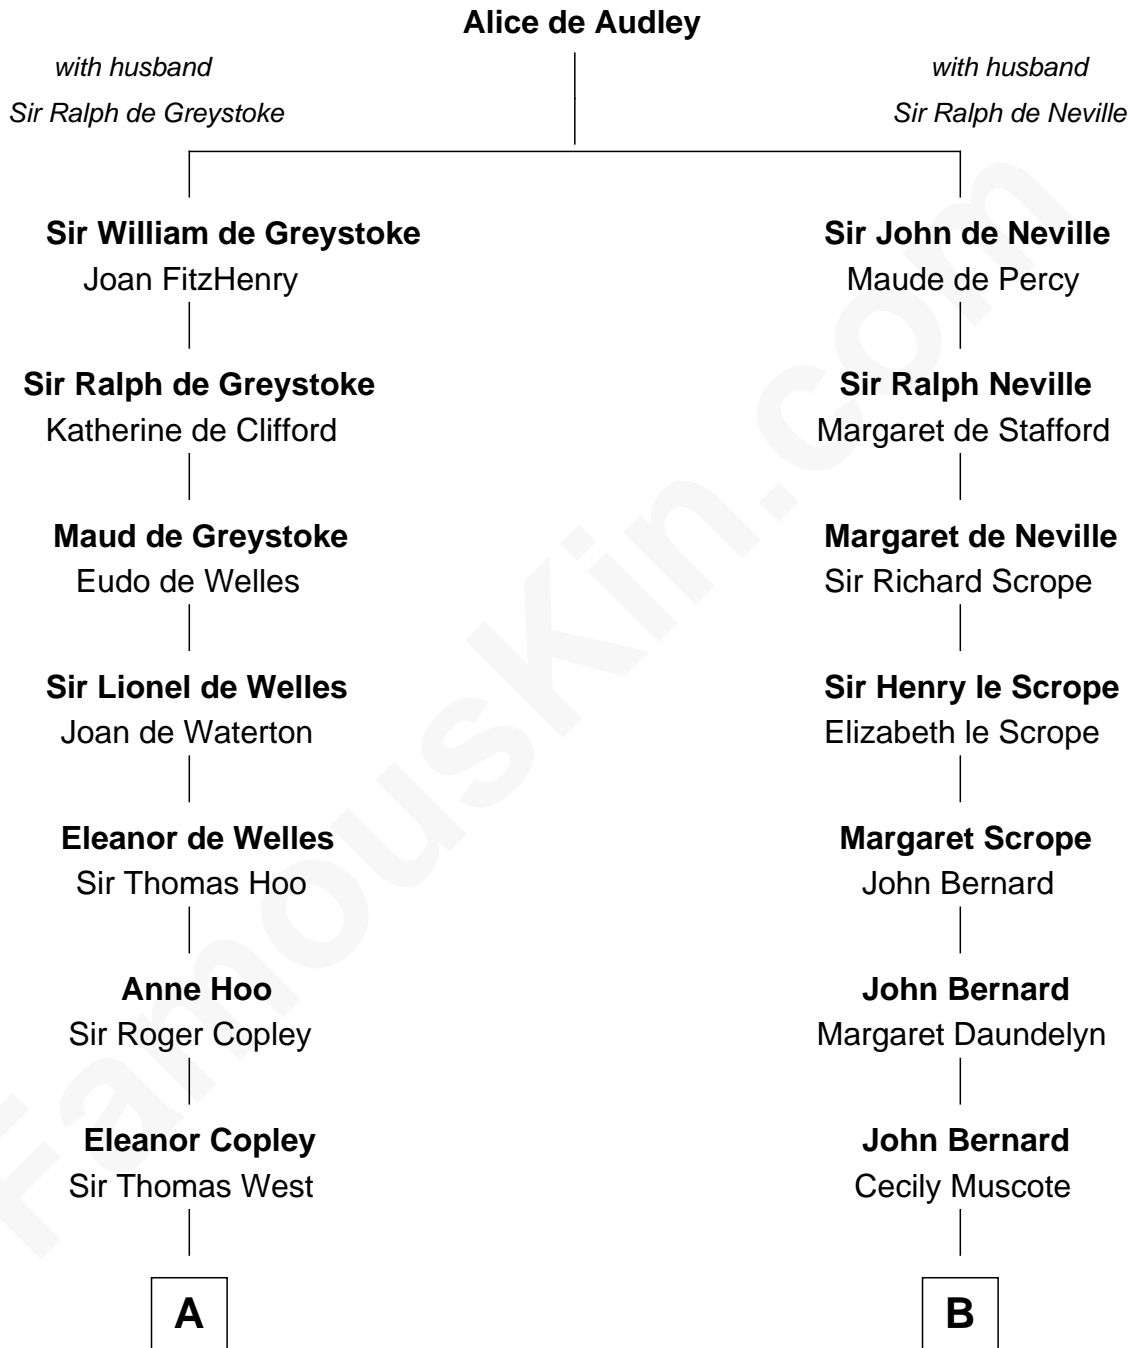

# FamousKin.com Relationship Chart of

**John D. Rockefeller**

*Founder of the Standard Oil Company*

16th cousin 3 times removed of

**Benjamin Harrison**

*23rd U.S. President*

**C**

—  
**Lucy Avery**

Godfrey Lewis Rockefeller

—  
**William Avery Rockefeller**

Eliza Davison

—  
**John D. Rockefeller**

*Founder of the Standard Oil Company*

FamousKin.com