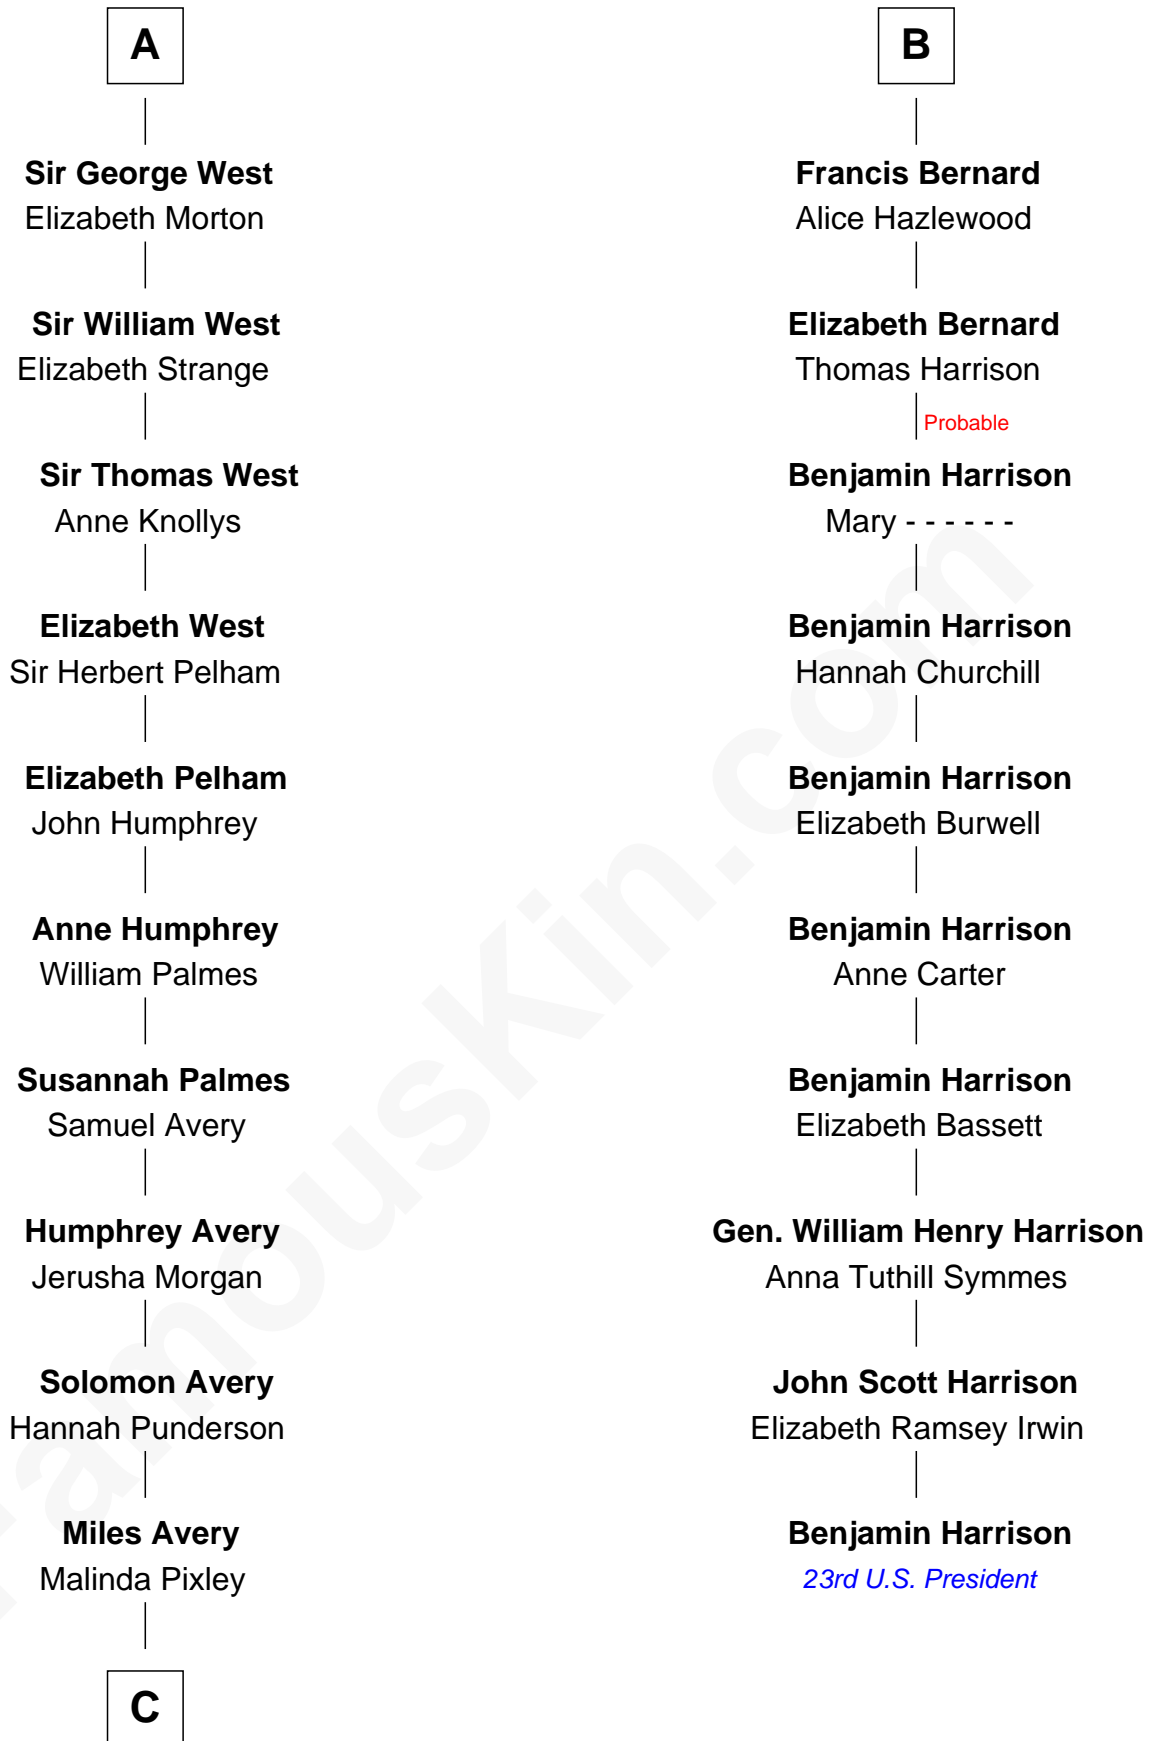

# FamousKin.com Relationship Chart of

**John D. Rockefeller**

*Founder of the Standard Oil Company*

16th cousin 3 times removed of

**Benjamin Harrison**

*23rd U.S. President*

**C**

—  
**Lucy Avery**

Godfrey Lewis Rockefeller

—  
**William Avery Rockefeller**

Eliza Davison

—  
**John D. Rockefeller**

*Founder of the Standard Oil Company*

FamousKin.com