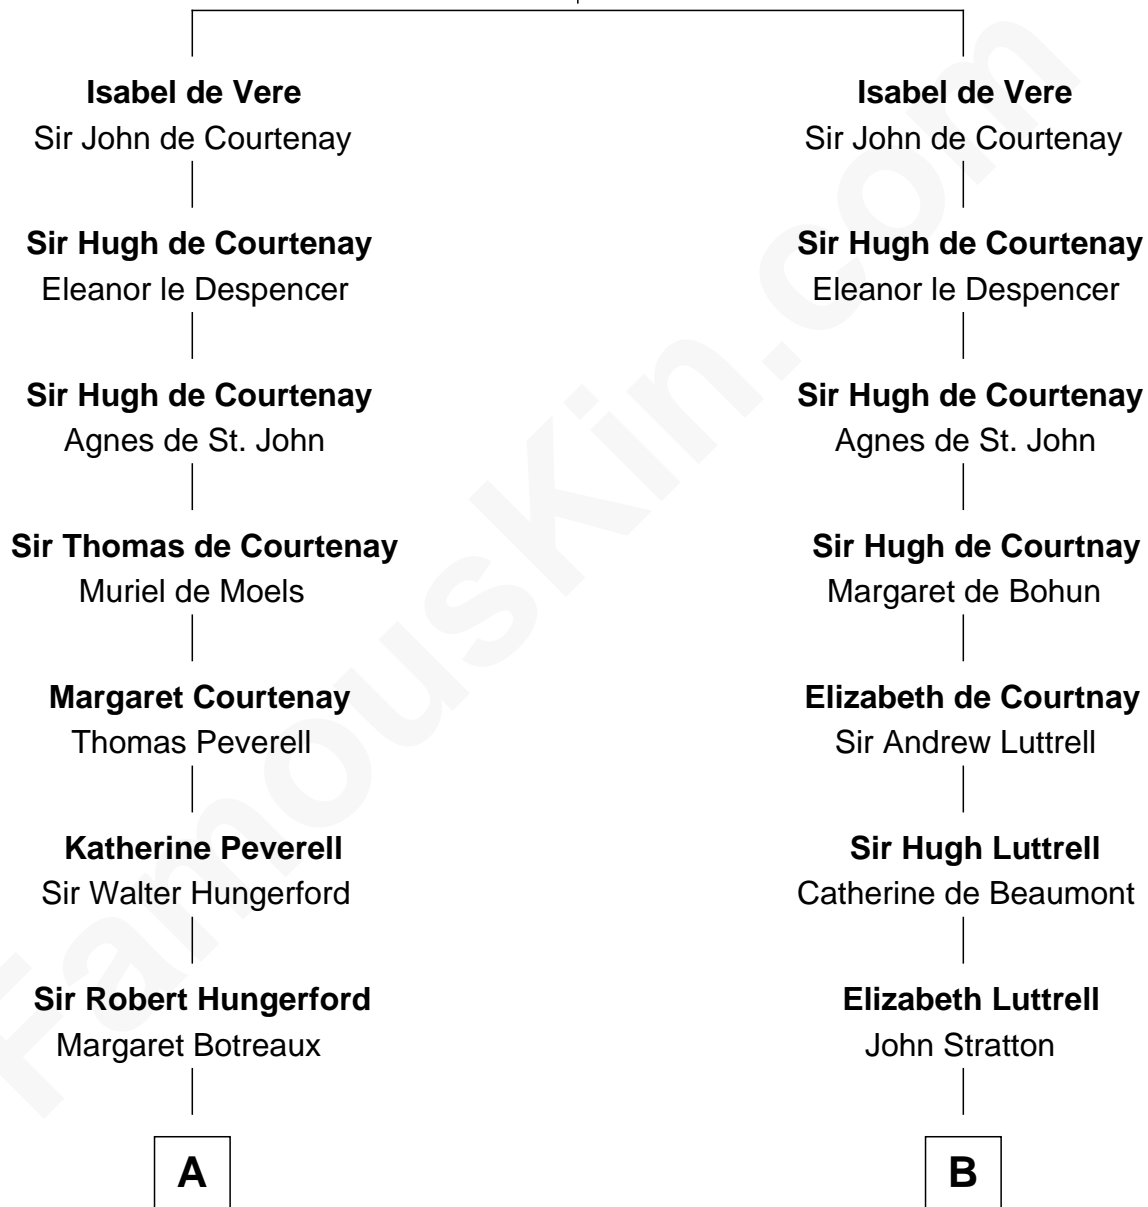

FamousKin.com Relationship Chart of

John D. Rockefeller

Founder of the Standard Oil Company

19th cousin 2 times removed of

Benjamin Harrison

23rd U.S. President

Hugh de Vere
Hawise de Quincy

C

Solomon Avery
Hannah Punderson

Miles Avery
Malinda Pixley

Lucy Avery
Godfrey Lewis Rockefeller

William Avery Rockefeller
Eliza Davison

John D. Rockefeller
Founder of the Standard Oil Company

D

Gen. William Henry Harrison
Anna Tuthill Symmes

John Scott Harrison
Elizabeth Ramsey Irwin

Benjamin Harrison
23rd U.S. President

FamousKin.com