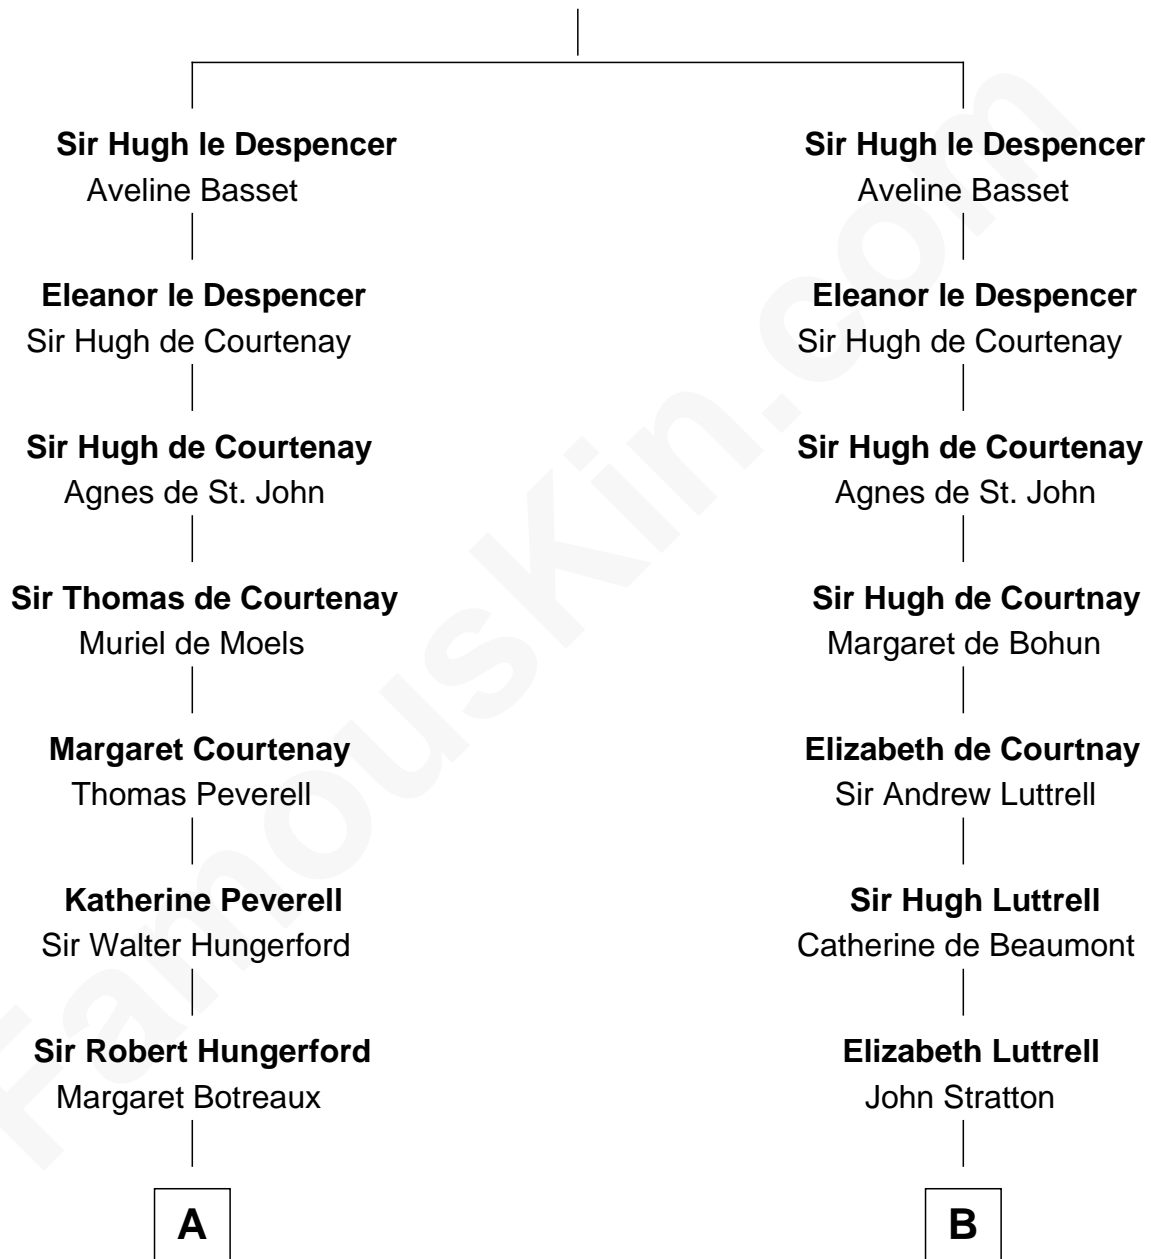

FamousKin.com Relationship Chart of

John D. Rockefeller

Founder of the Standard Oil Company

19th cousin 2 times removed of

Benjamin Harrison

23rd U.S. President

Sir Hugh le Despencer

C

Solomon Avery
Hannah Punderson

Miles Avery
Malinda Pixley

Lucy Avery
Godfrey Lewis Rockefeller

William Avery Rockefeller
Eliza Davison

John D. Rockefeller
Founder of the Standard Oil Company

D

Gen. William Henry Harrison
Anna Tuthill Symmes