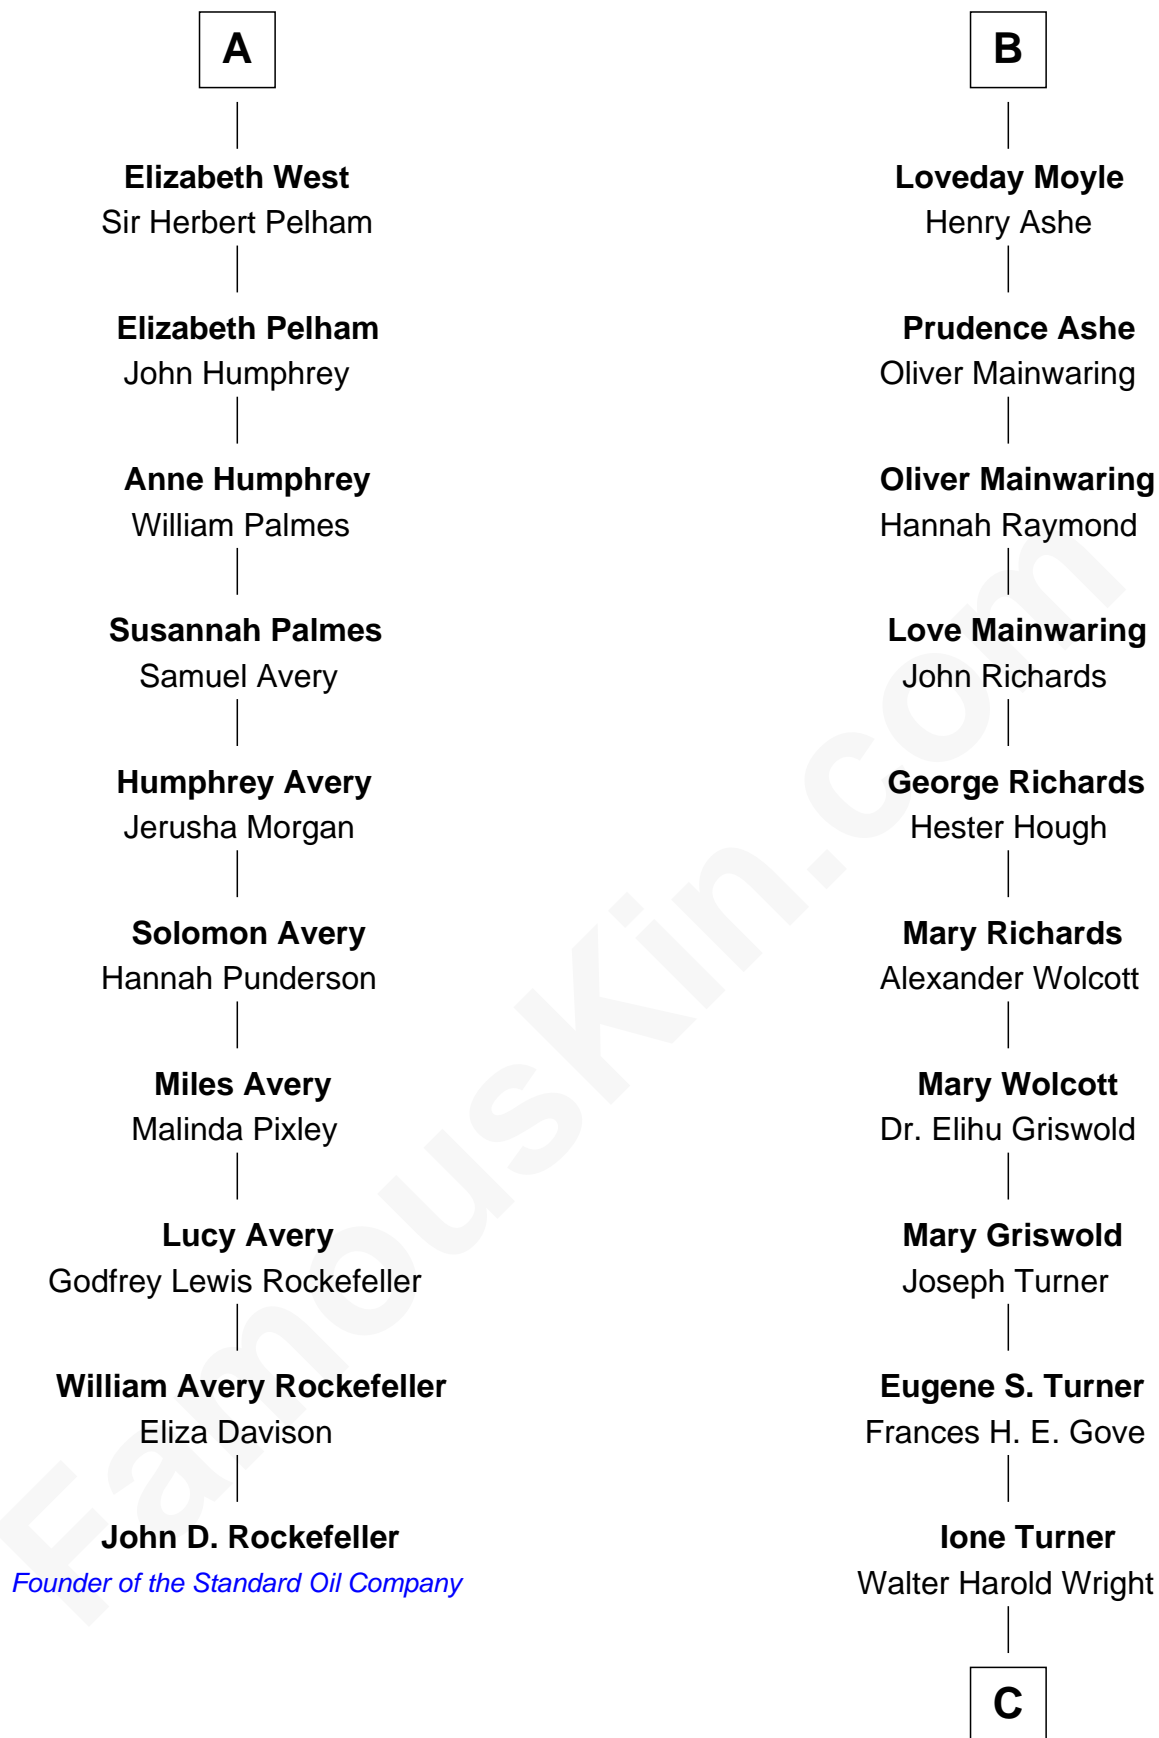

# FamousKin.com Relationship Chart of

**John D. Rockefeller**

*Founder of the Standard Oil Company*

16th cousin 4 times removed of

**Ed Helms**

*TV and Movie Actor*

**John of Gaunt**

*with wife  
Katherine Roet*

*with wife  
Blanche of Lancaster*

**Sir John Beaufort**  
Margaret de Holand

**Elizabeth of Lancaster**  
John de Holand

**Edmund Beaufort**  
Eleanor Beauchamp

**John Holand**  
-----

**Eleanor Beaufort**  
Sir Robert Spencer

**Robert Holand**  
Margaret -----

**Margaret Spencer**  
Sir Thomas Carey

**Jane Holand**  
John Kendall

**Sir William Carey**  
Mary Boleyn

**Walter Kendall**  
Jane Rous

**Catherine Carey**  
Sir Francis Knollys

**Lawrence Kendall**  
Katherine Munday

**Anne Knollys**  
Sir Thomas West

**Mary Kendall**  
Richard Moyle

**A**

**B**

C

**Inez Emeline Wright**  
George Pullen Jackson

**Frances Helen Jackson**  
Fitzgerald Sale Parker