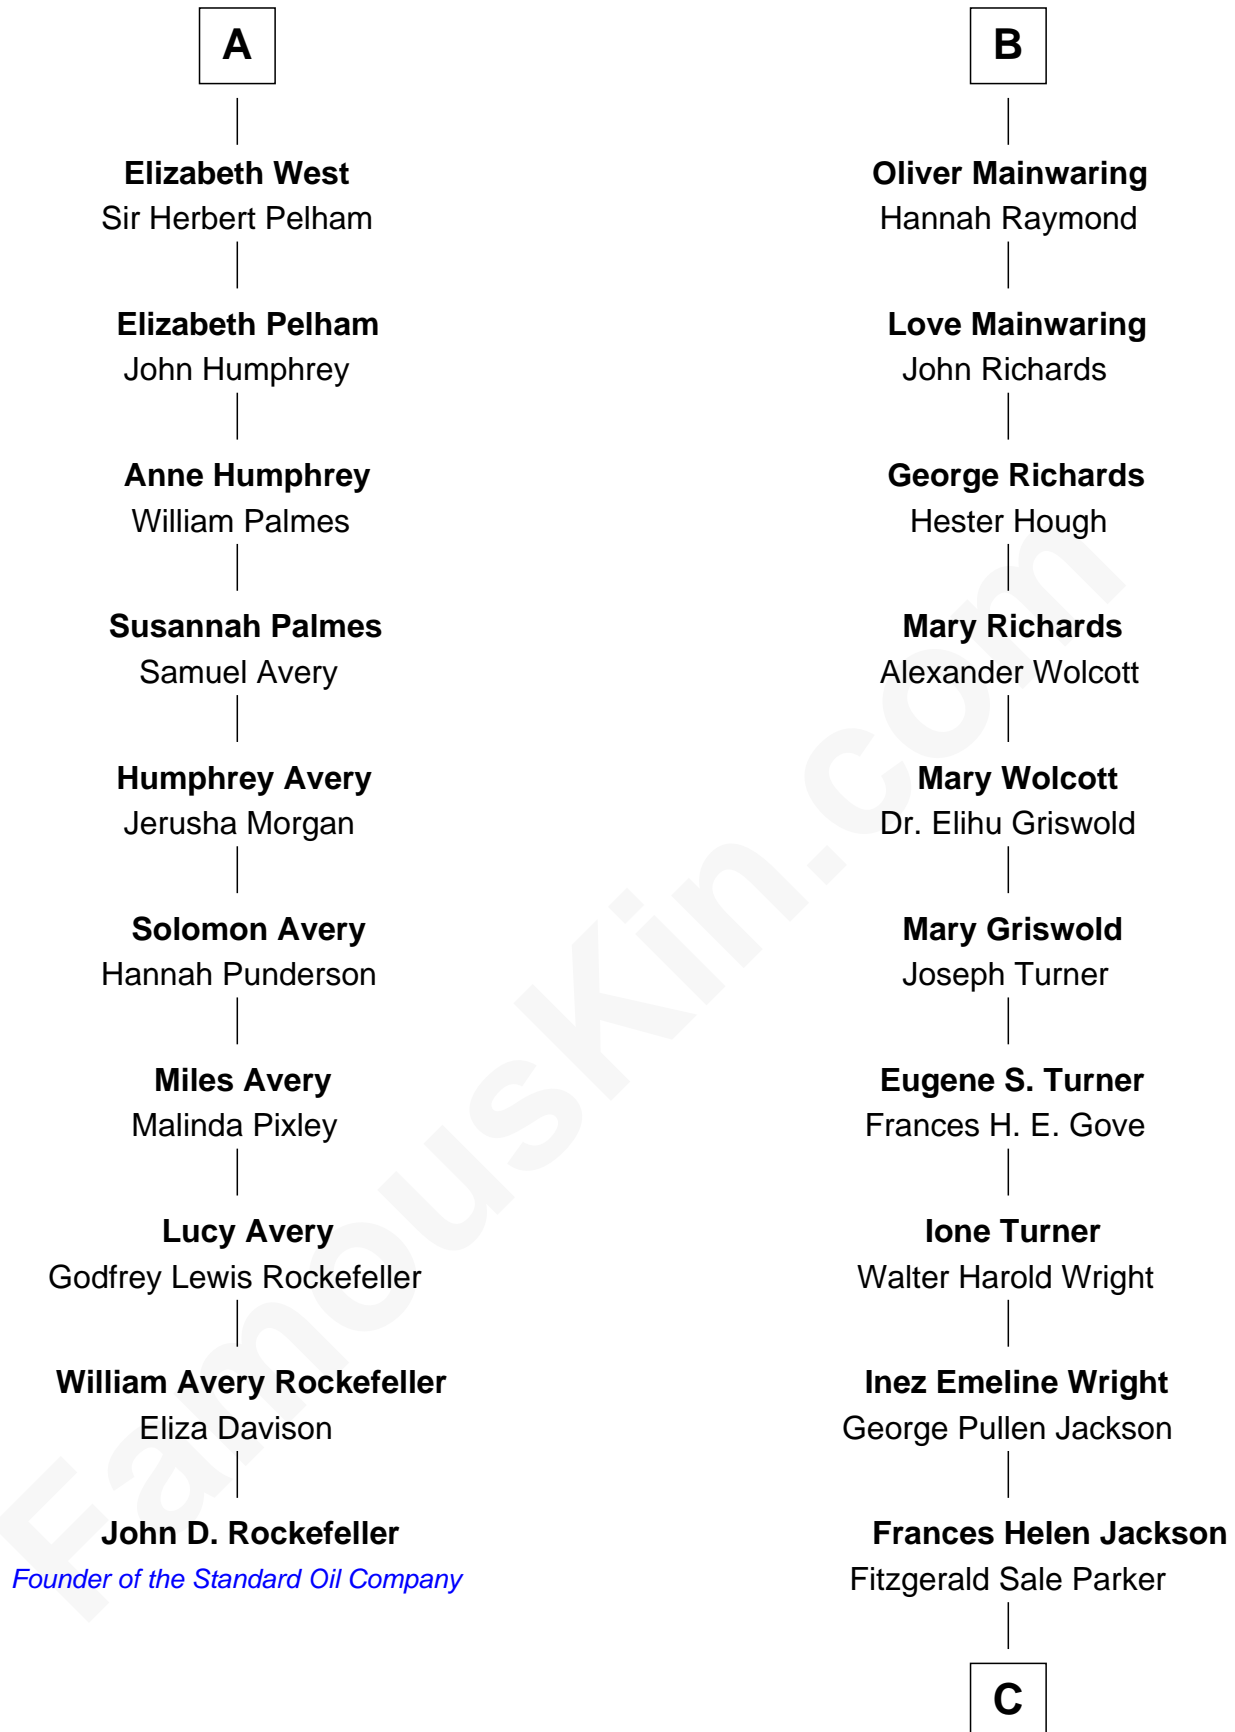

FamousKin.com Relationship Chart of

John D. Rockefeller

Founder of the Standard Oil Company

16th cousin 2 times removed of

Ed Helms

TV and Movie Actor

Elizabeth Fitzalan

with husband
Sir Thomas Mowbray

Thomas Boleyn

Mary Boleyn

Sir William Carey

Catherine Carey

Sir Francis Knollys

Anne Knollys

Sir Thomas West

A

Joan Goushill

Sir Thomas Stanley

Sir John Stanley

Elizabeth Weever

Margery Stanley

Sir William Torbock

Thomas Torbock

Elizabeth Moore

William Torbock

Catherine Gerard

Margaret Torbock

Oliver Mainwaring

Oliver Mainwaring

Prudence Ashe

B

C