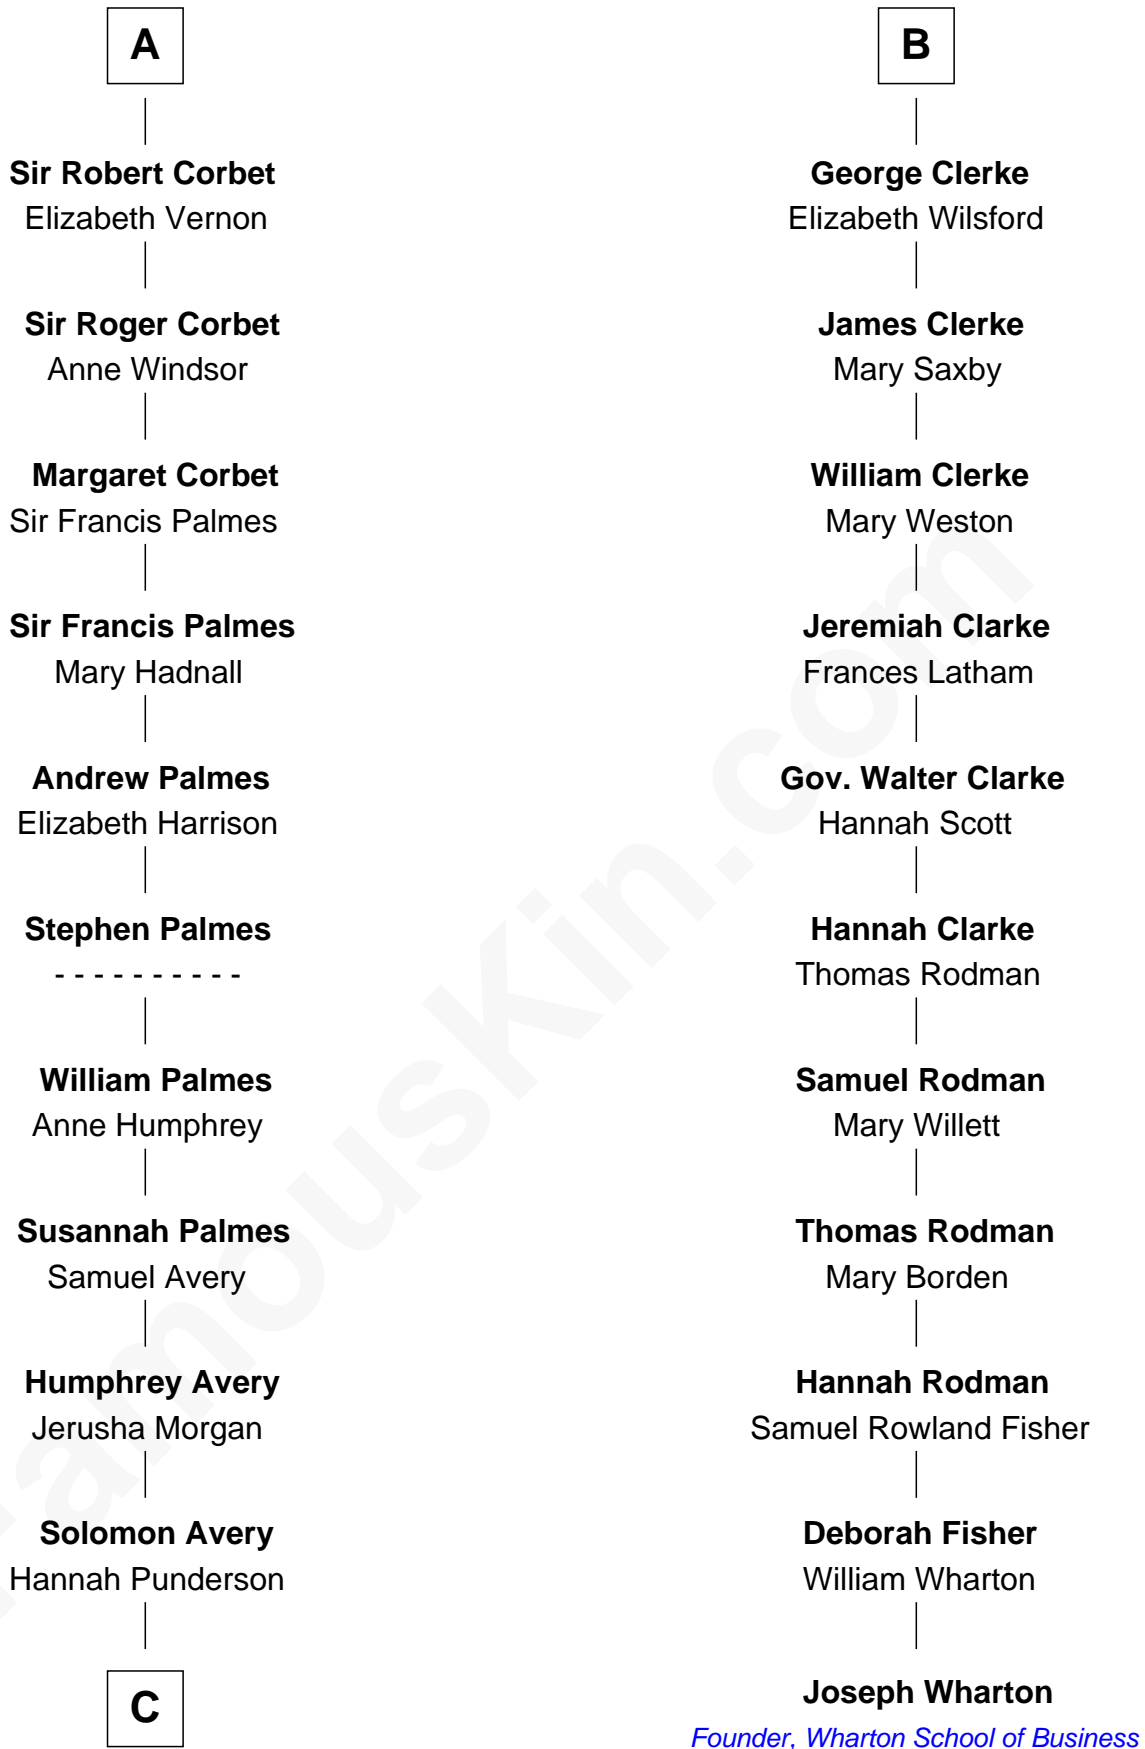

# FamousKin.com Relationship Chart of

**John D. Rockefeller**

*Founder of the Standard Oil Company*

**17th cousin 3 times removed of**

**Joseph Wharton**

*Founder of the Wharton School of Business*

Sir Walter Devereux

**Sir Walter Devereux**

Elizabeth Bromwich

**Sir Walter Devereux**

Elizabeth Merbery

**Sir Walter Devereux**

Anne Ferrers

**Elizabeth Devereux**

**Sir William Ferrers**

Philippa Clifford

**Sir Thomas Ferrers**

Elizabeth Freville

**Sir Henry Ferrers**

Margaret Heckstall

**Elizabeth Ferrers**

James Clerke

**B**

**C**

—  
**Miles Avery**  
Malinda Pixley

—  
**Lucy Avery**  
Godfrey Lewis Rockefeller

—  
**William Avery Rockefeller**  
Eliza Davison

—  
**John D. Rockefeller**  
*Founder of the Standard Oil Company*