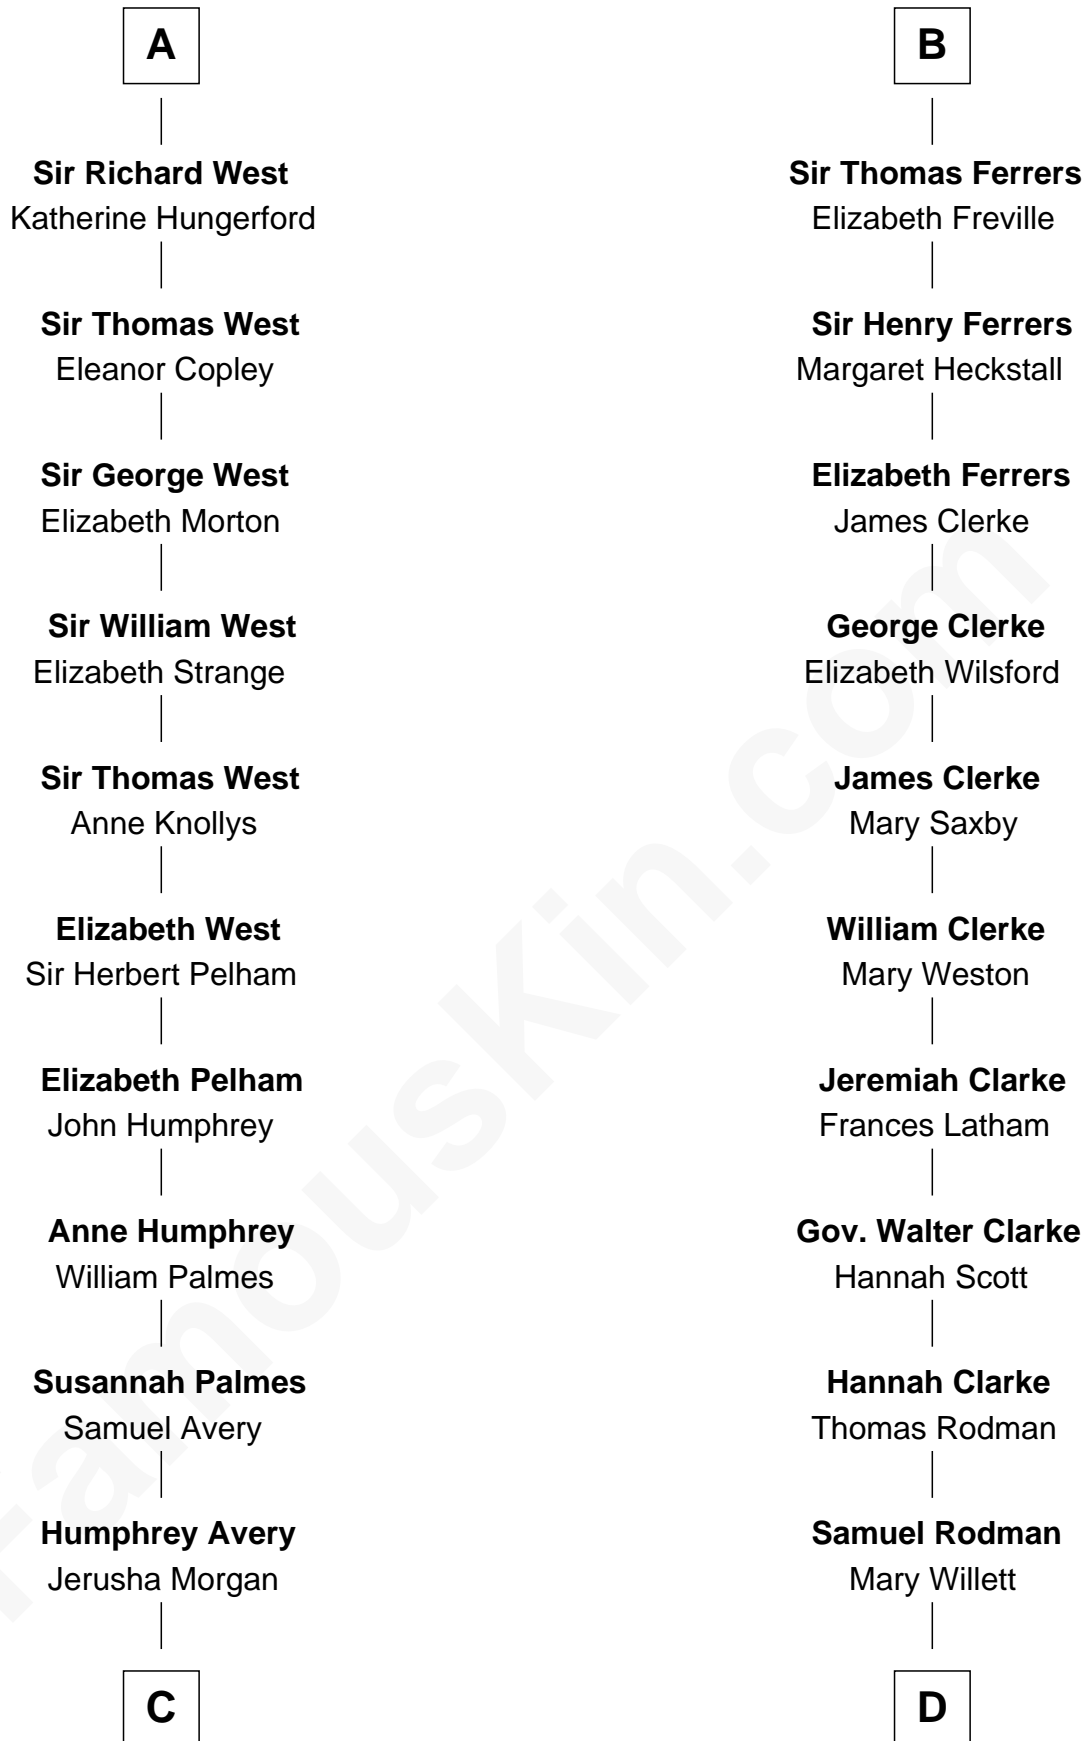

FamousKin.com Relationship Chart of

John D. Rockefeller

Founder of the Standard Oil Company

20th cousin 1 time removed of

Joseph Wharton

Founder of the Wharton School of Business

C

Solomon Avery
Hannah Punderson

Miles Avery
Malinda Pixley

Lucy Avery
Godfrey Lewis Rockefeller

William Avery Rockefeller
Eliza Davison

John D. Rockefeller
Founder of the Standard Oil Company

D

Thomas Rodman
Mary Borden

Hannah Rodman
Samuel Rowland Fisher

Deborah Fisher
William Wharton

Joseph Wharton
Founder, Wharton School of Business

FamousKin.com