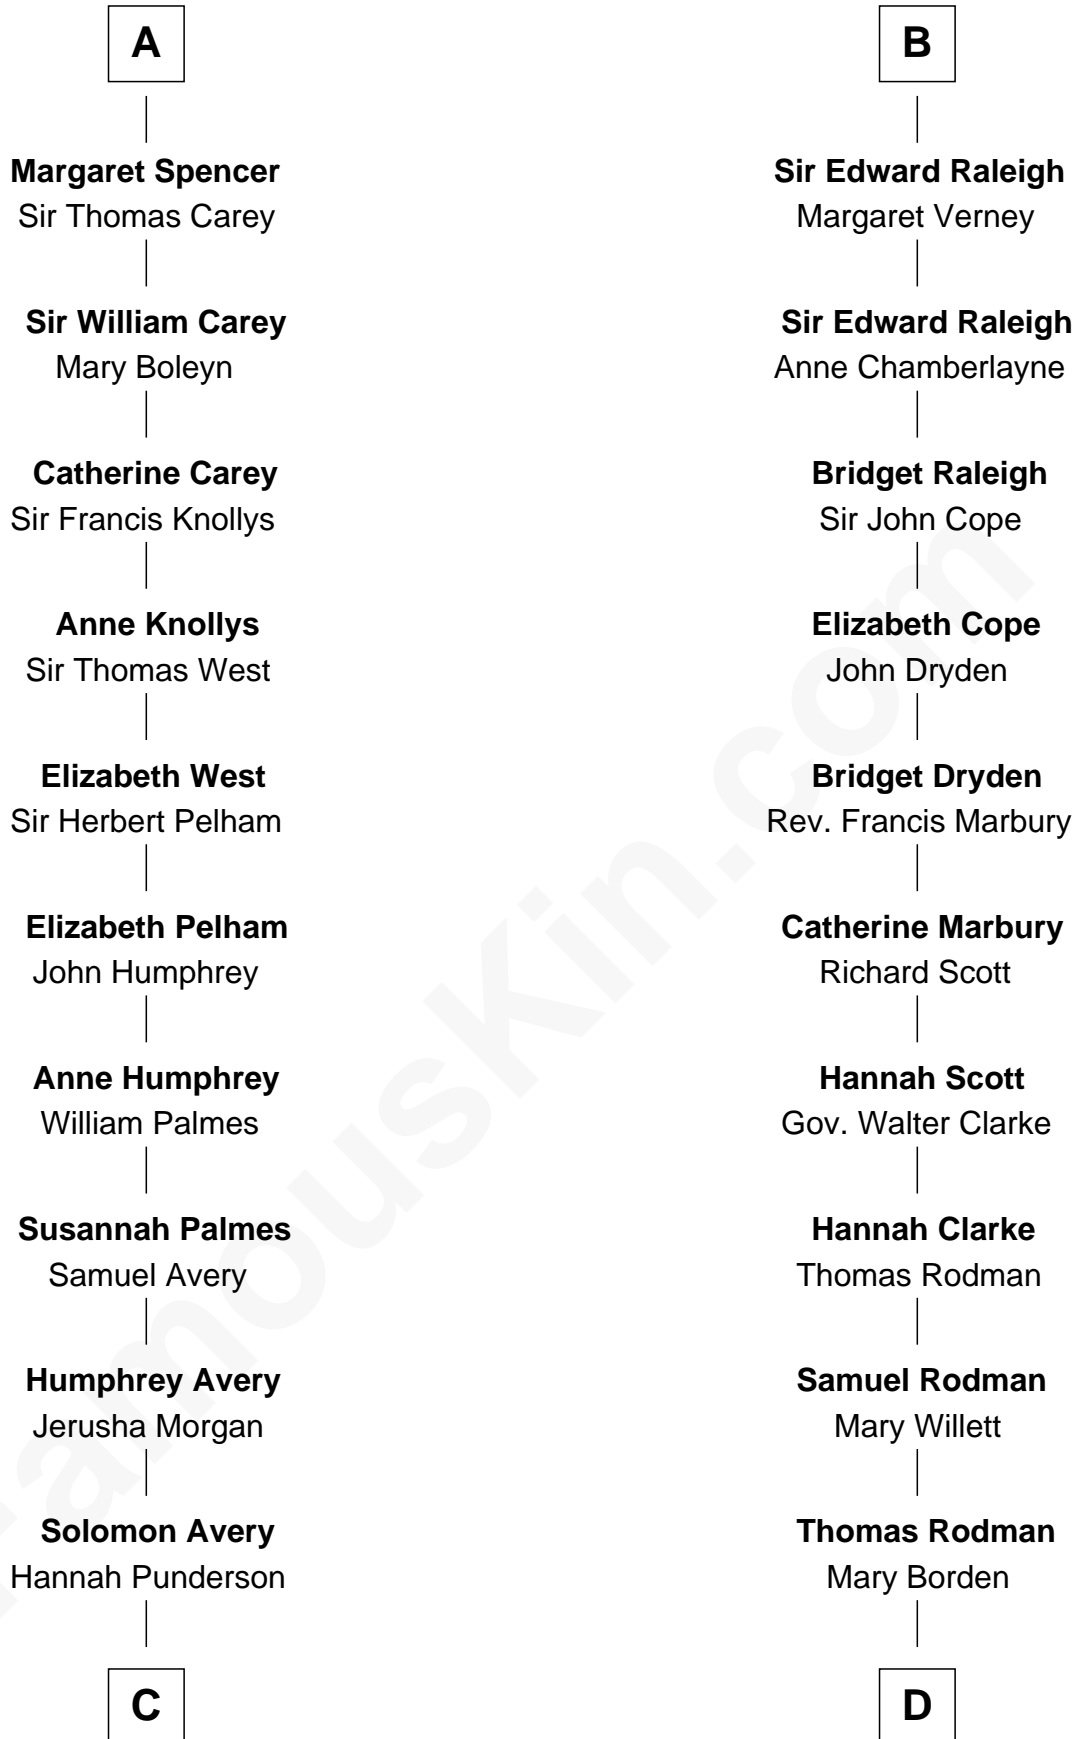

FamousKin.com Relationship Chart of

John D. Rockefeller

Founder of the Standard Oil Company

19th cousin 1 time removed of

Joseph Wharton

Founder of the Wharton School of Business

Sir Edmund Mortimer

Margaret de Fiennes

C

Miles Avery
Malinda Pixley

Lucy Avery
Godfrey Lewis Rockefeller

William Avery Rockefeller
Eliza Davison

John D. Rockefeller
Founder of the Standard Oil Company

D

Hannah Rodman
Samuel Rowland Fisher

Deborah Fisher
William Wharton

Joseph Wharton
Founder, Wharton School of Business

FamousKin.com