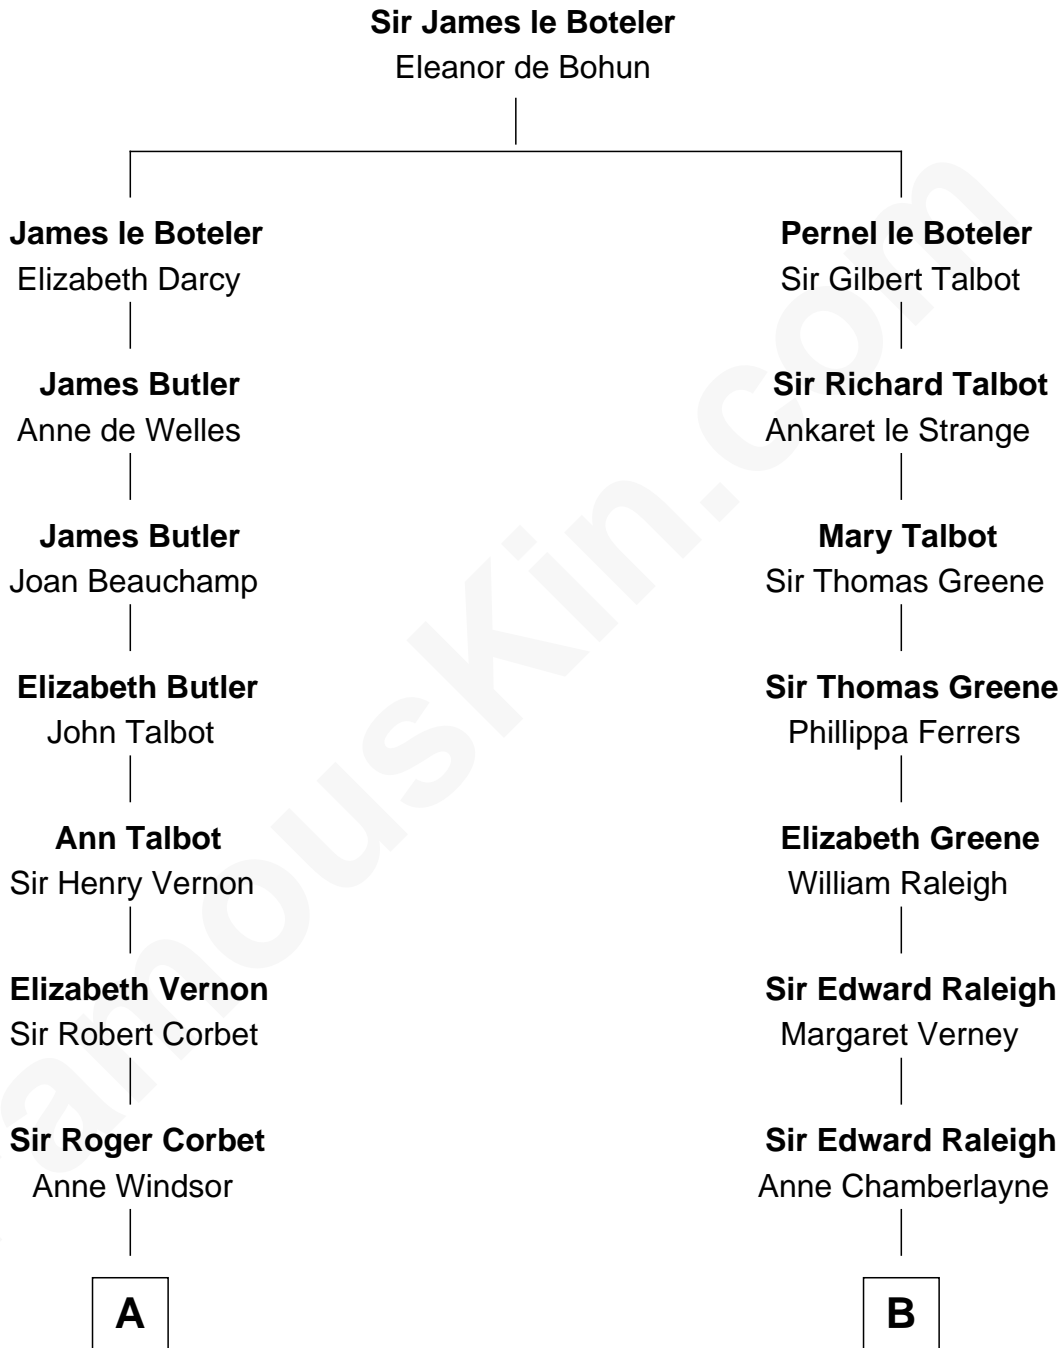

FamousKin.com Relationship Chart of

John D. Rockefeller

Founder of the Standard Oil Company

17th cousin 1 time removed of

Joseph Wharton

Founder of the Wharton School of Business

C

—
William Avery Rockefeller

Eliza Davison

—
John D. Rockefeller

Founder of the Standard Oil Company

FamousKin.com