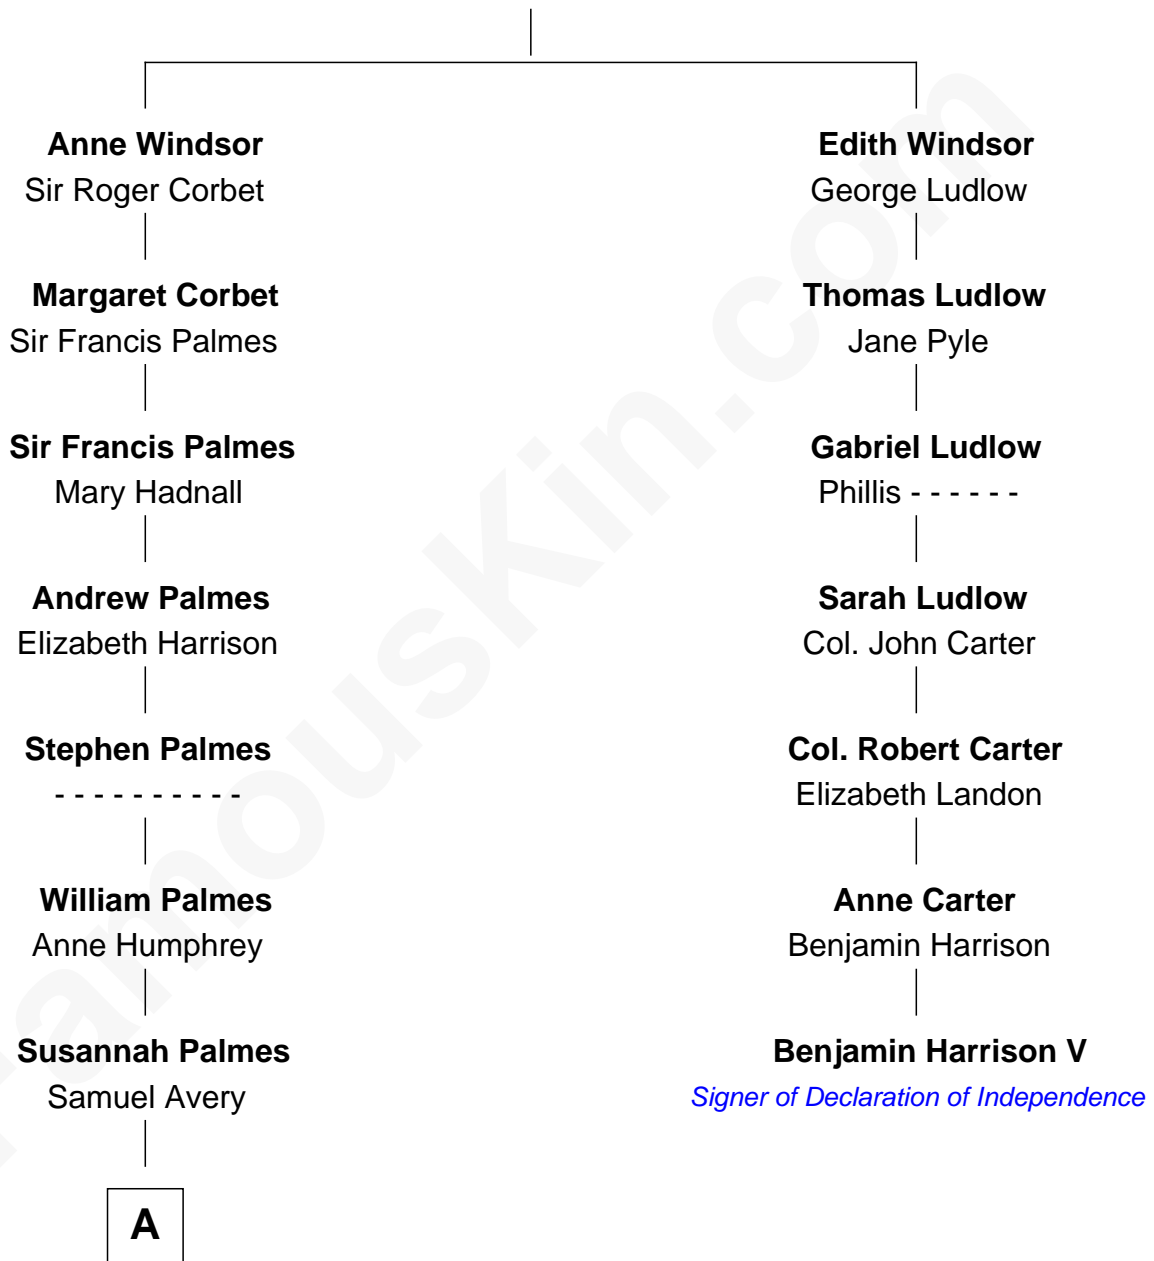

# FamousKin.com Relationship Chart of

**John D. Rockefeller**

*Founder of the Standard Oil Company*

6th cousin 6 times removed of

**Benjamin Harrison V**

*Signer of the Declaration of Independence*

**Sir Andrews de Windsor**

Elizabeth Blount

**A**

—  
**Humphrey Avery**

Jerusha Morgan

—  
**Solomon Avery**

Hannah Punderson

—  
**Miles Avery**

Malinda Pixley

—  
**Lucy Avery**

Godfrey Lewis Rockefeller

—  
**William Avery Rockefeller**

Eliza Davison

—  
**John D. Rockefeller**

*Founder of the Standard Oil Company*