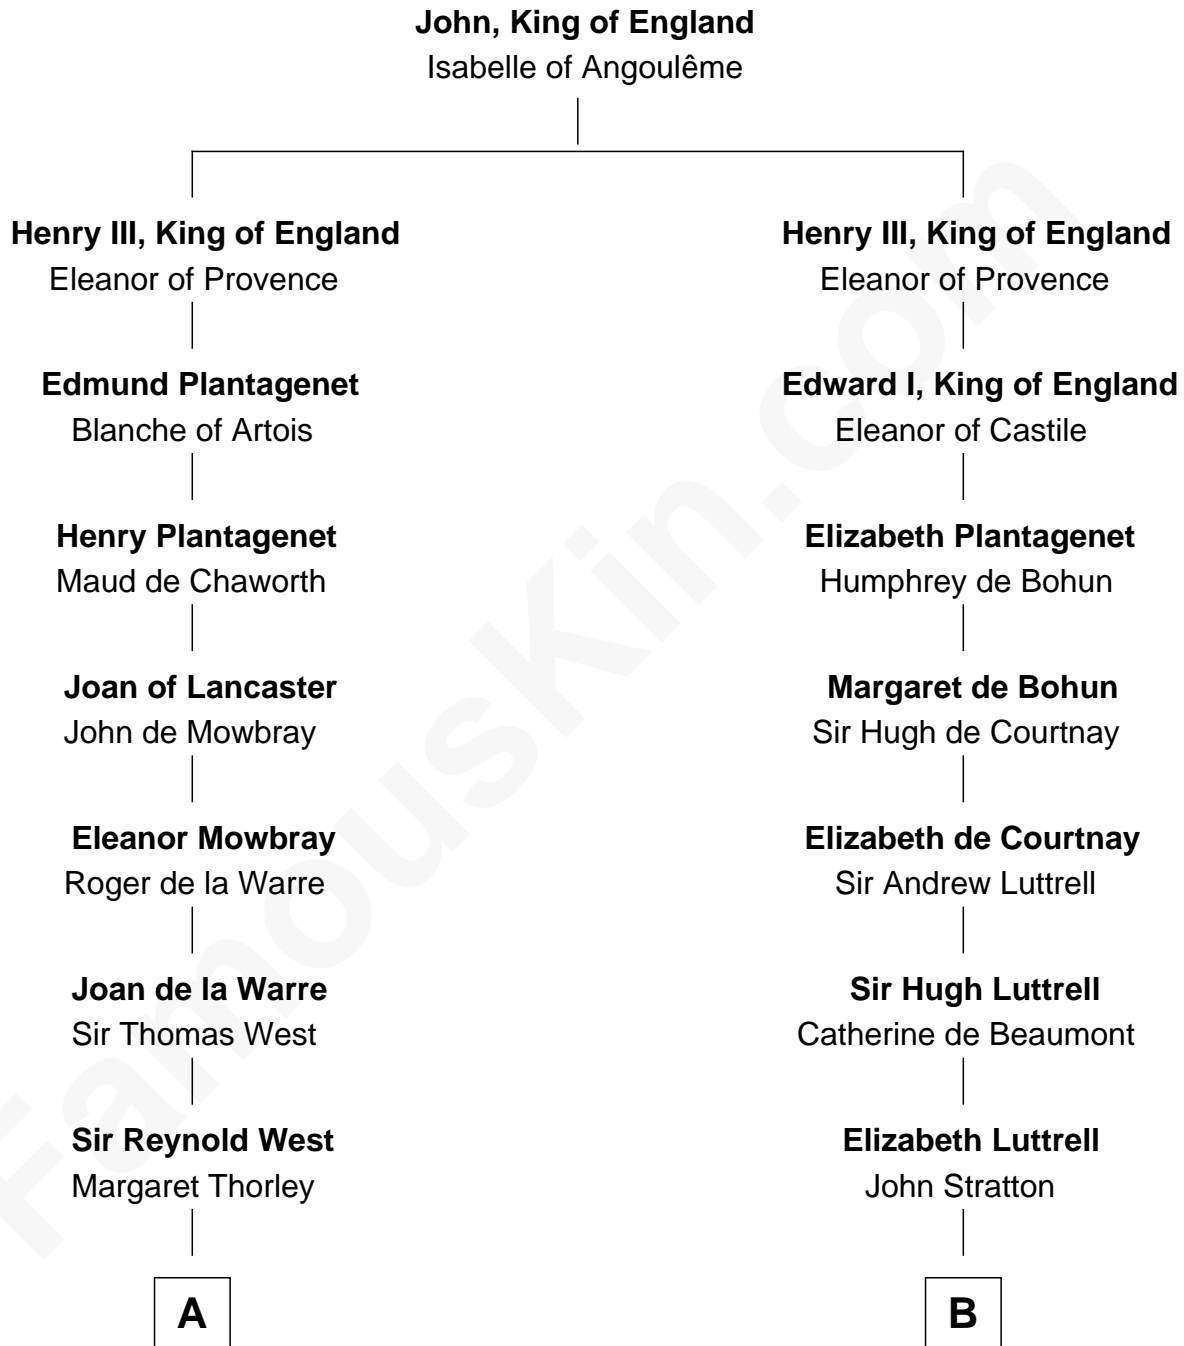

# FamousKin.com Relationship Chart of

**John D. Rockefeller**

*Founder of the Standard Oil Company*

16th cousin 5 times removed of

**Benjamin Harrison V**

*Signer of the Declaration of Independence*

**C**

—  
**Solomon Avery**  
Hannah Punderson

—  
**Miles Avery**  
Malinda Pixley

—  
**Lucy Avery**  
Godfrey Lewis Rockefeller

—  
**William Avery Rockefeller**  
Eliza Davison

—  
**John D. Rockefeller**  
*Founder of the Standard Oil Company*

FamousKin.com