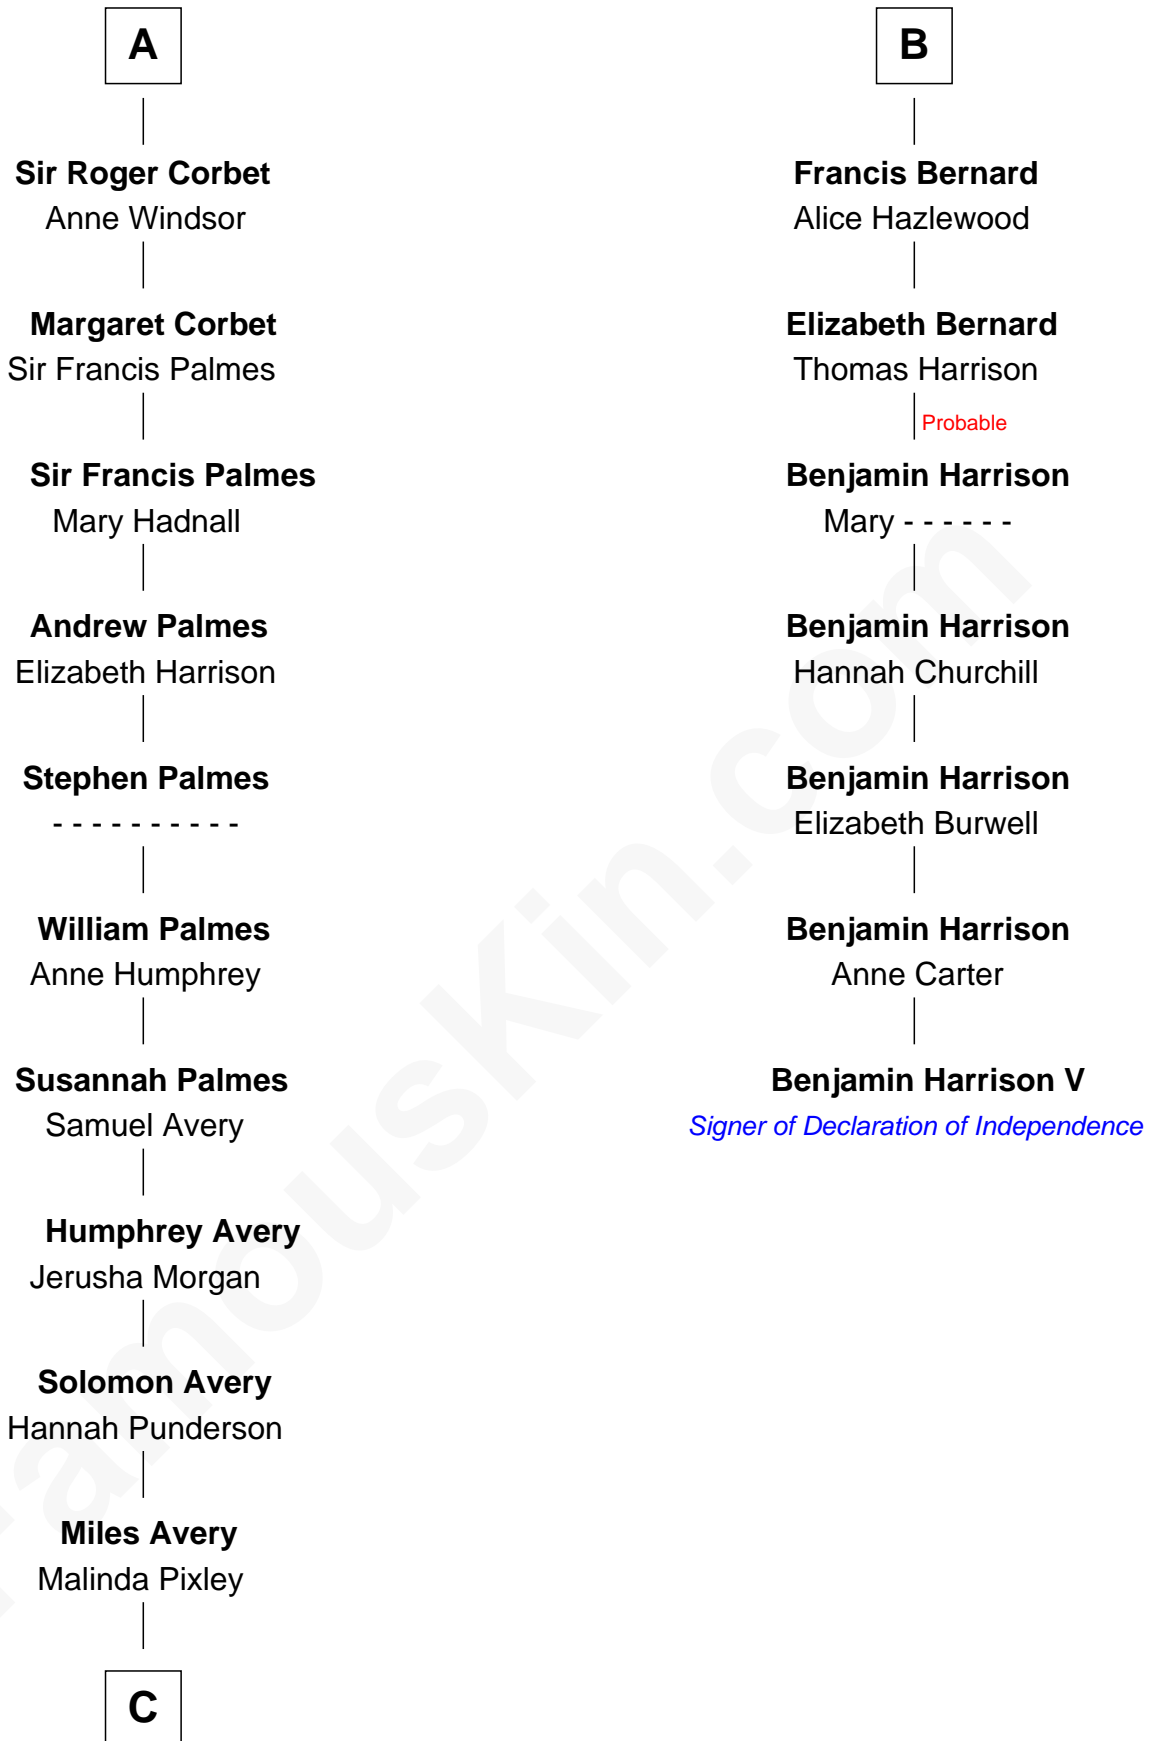

# FamousKin.com Relationship Chart of

**John D. Rockefeller**

*Founder of the Standard Oil Company*

13th cousin 6 times removed of

**Benjamin Harrison V**

*Signer of the Declaration of Independence*

**C**

—  
**Lucy Avery**

Godfrey Lewis Rockefeller

—  
**William Avery Rockefeller**

Eliza Davison

—  
**John D. Rockefeller**

*Founder of the Standard Oil Company*

FamousKin.com