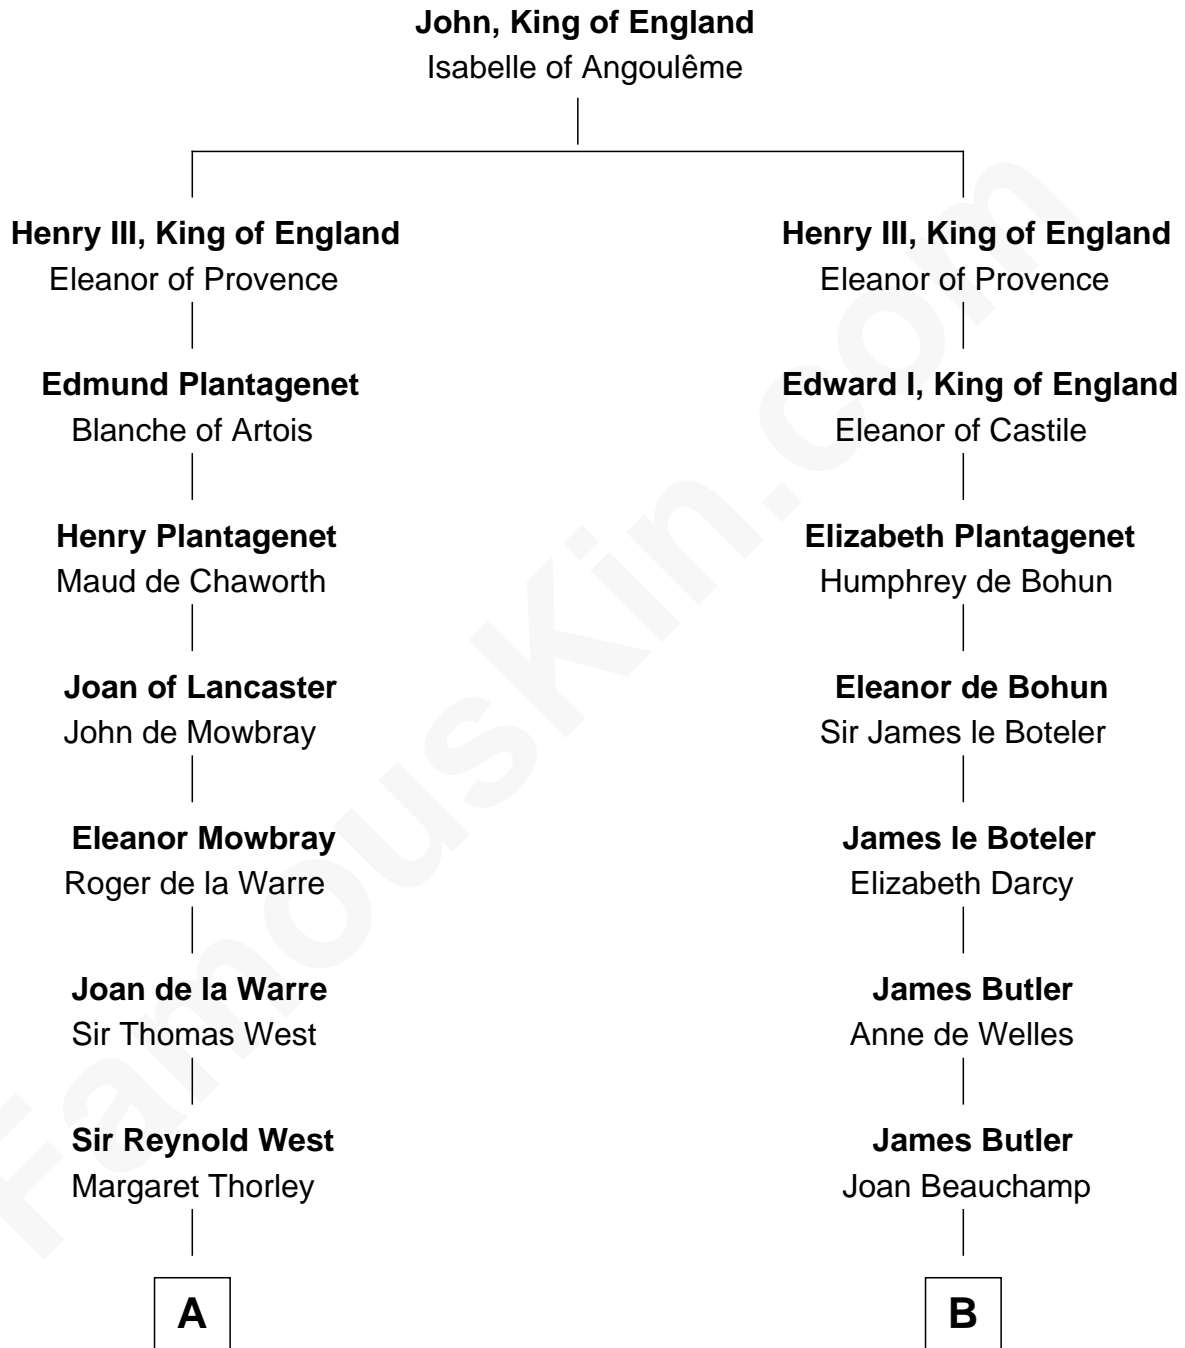

FamousKin.com Relationship Chart of

John D. Rockefeller

Founder of the Standard Oil Company

20th cousin 1 time removed of

Jay Gould

American Railroad "Robber Baron"

C

Solomon Avery
Hannah Punderson

Miles Avery
Malinda Pixley

Lucy Avery
Godfrey Lewis Rockefeller

William Avery Rockefeller
Eliza Davison

John D. Rockefeller
Founder of the Standard Oil Company

D

Eleazer Osborn
Sarah Burr

Anna Osborn
Abraham Gould

John Burr Gould
Mary More

Jay Gould
"Robber Baron"