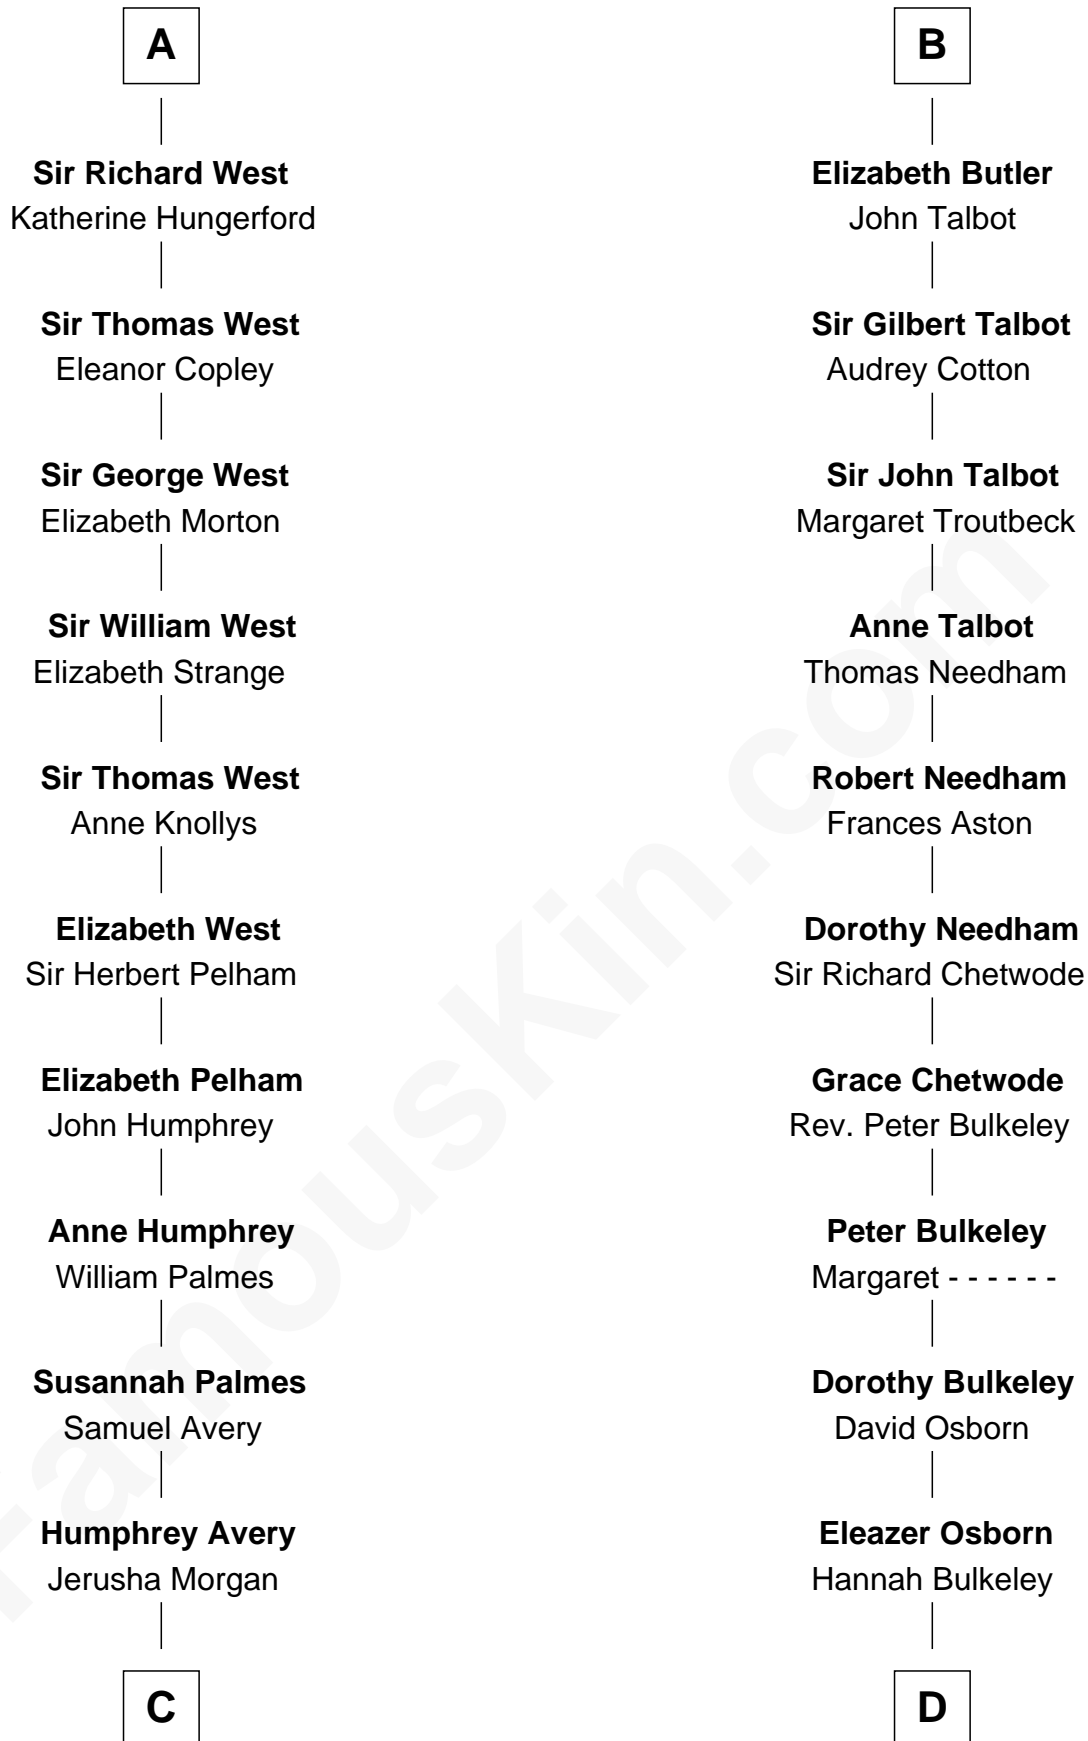

FamousKin.com

Relationship Chart of

John D. Rockefeller

Founder of the Standard Oil Company

20th cousin 1 time removed of

Jay Gould

American Railroad "Robber Baron"

John de Lacy
Margaret de Quincy

Maud de Lacy
Sir Richard de Clare

Roese de Clare
Sir Roger de Mowbray

Sir John de Mowbray
Aline de Braiose

John de Mowbray
Joan of Lancaster

Eleanor Mowbray
Roger de la Warre

Joan de la Warre
Sir Thomas West

Sir Reynold West
Margaret Thorley

A

Maud de Lacy
Sir Richard de Clare

Thomas de Clare
Juliana FitzMaurice

Margaret de Clare
Bartholomew de Badlesmere

Margery de Badlesmere
Sir William de Ros

Maud de Roos
John de Welles

Anne de Welles
James Butler

James Butler
Joan Beauchamp

B

C

Solomon Avery
Hannah Punderson

Miles Avery
Malinda Pixley

Lucy Avery
Godfrey Lewis Rockefeller

William Avery Rockefeller
Eliza Davison