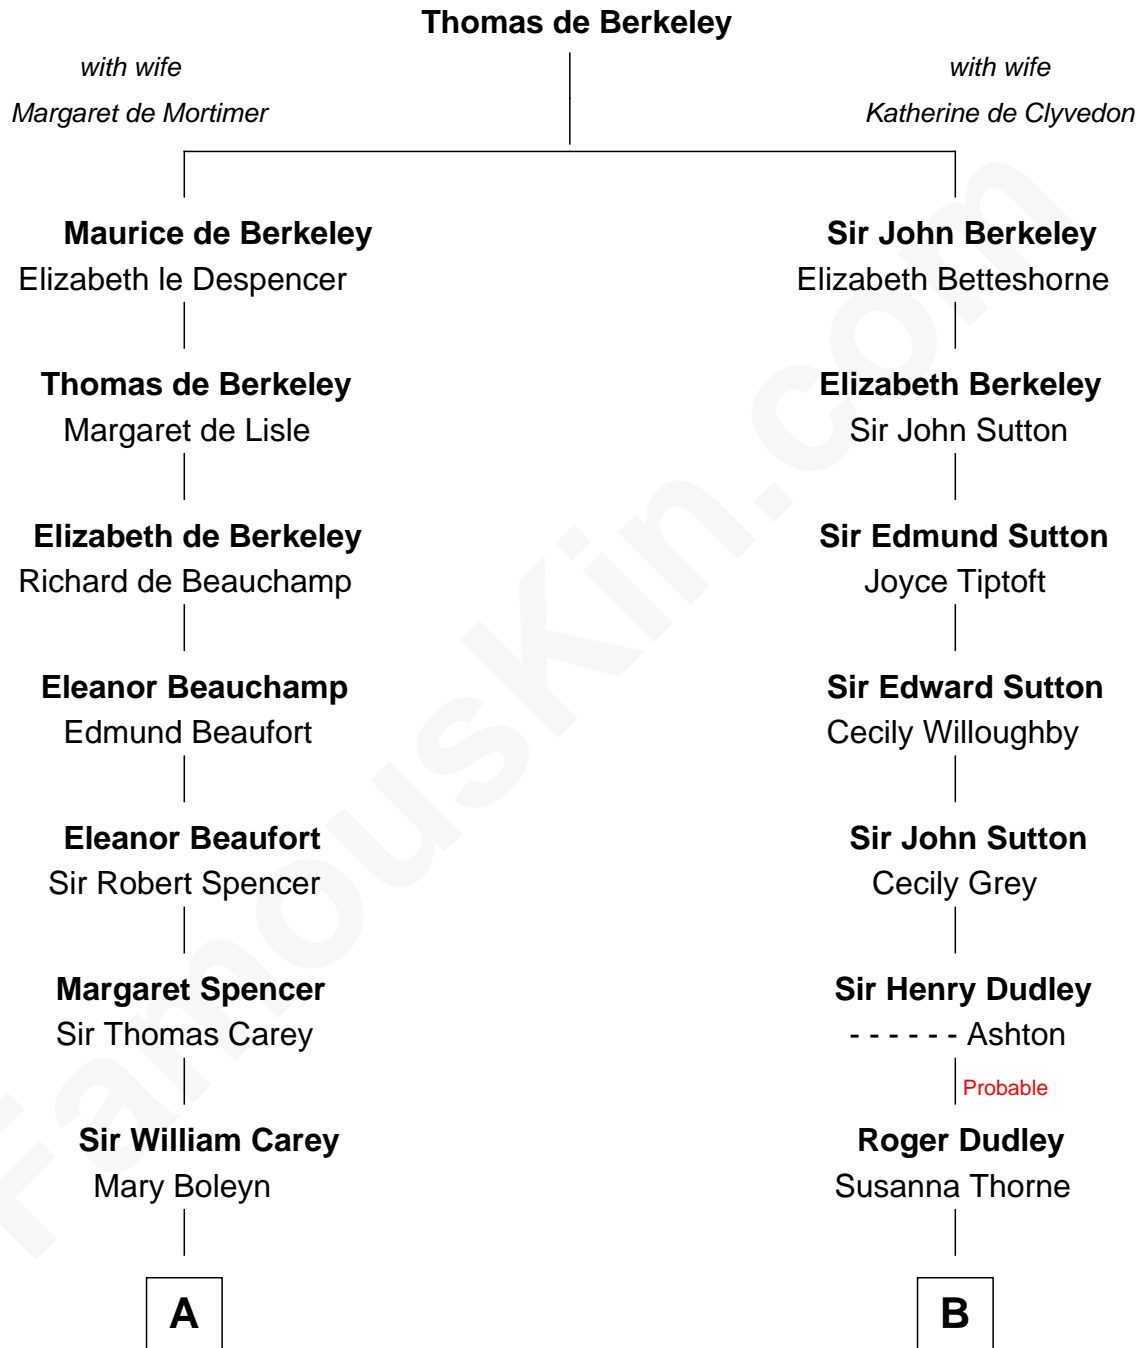

FamousKin.com Relationship Chart of

John D. Rockefeller

Founder of the Standard Oil Company

15th cousin 3 times removed of

William Marsh Rice

Founder of Rice University

C

—
William Avery Rockefeller

Eliza Davison

—
John D. Rockefeller

Founder of the Standard Oil Company

FamousKin.com