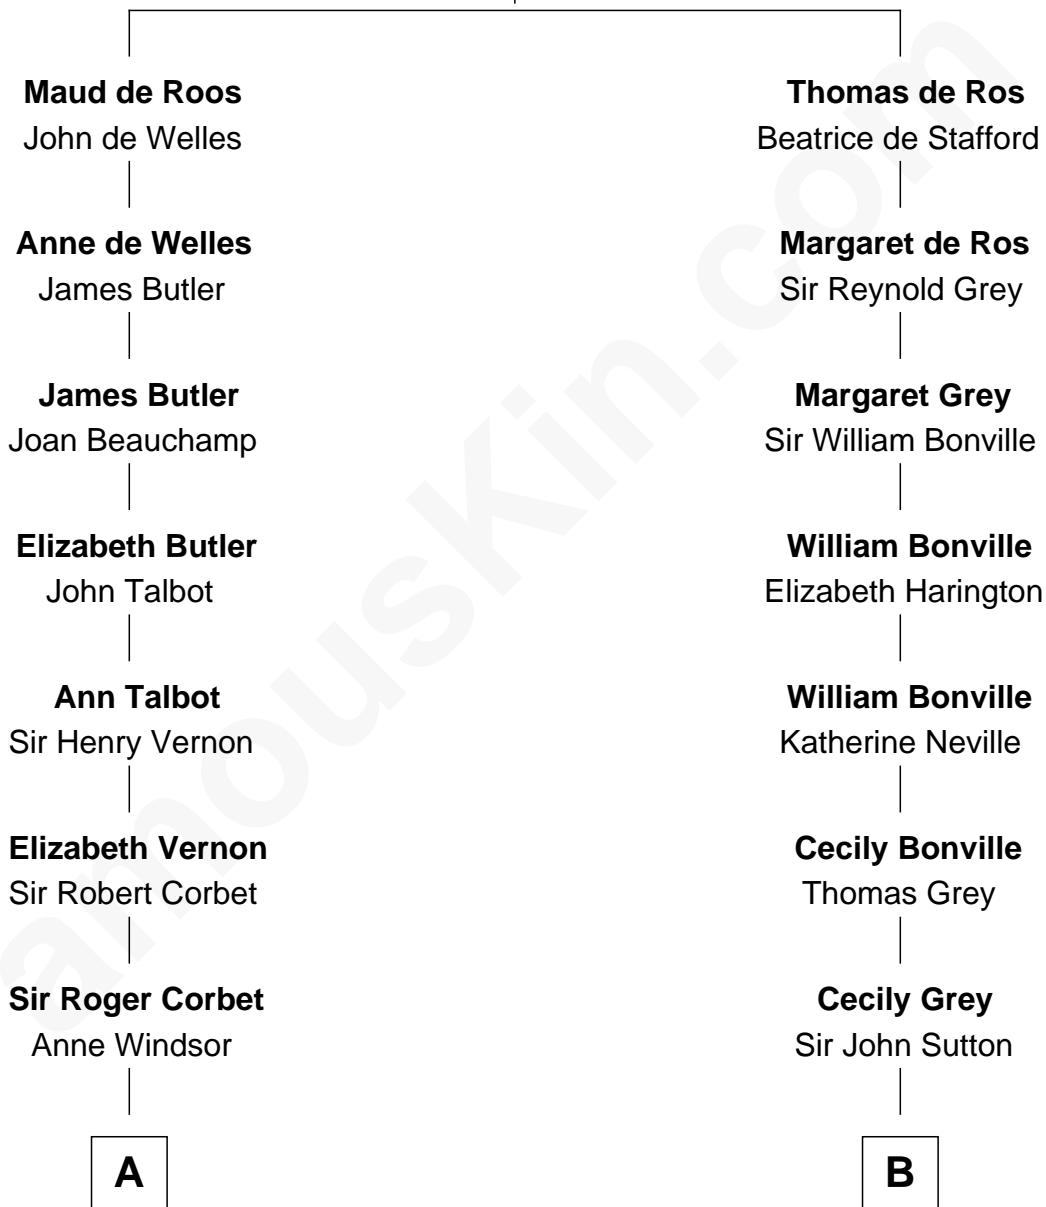

FamousKin.com Relationship Chart of

John D. Rockefeller

Founder of the Standard Oil Company

17th cousin 1 time removed of

William Marsh Rice

Founder of Rice University

Sir William de Ros
Margery de Badlesmere

C

|
William Avery Rockefeller

Eliza Davison

|
John D. Rockefeller

Founder of the Standard Oil Company

FamousKin.com