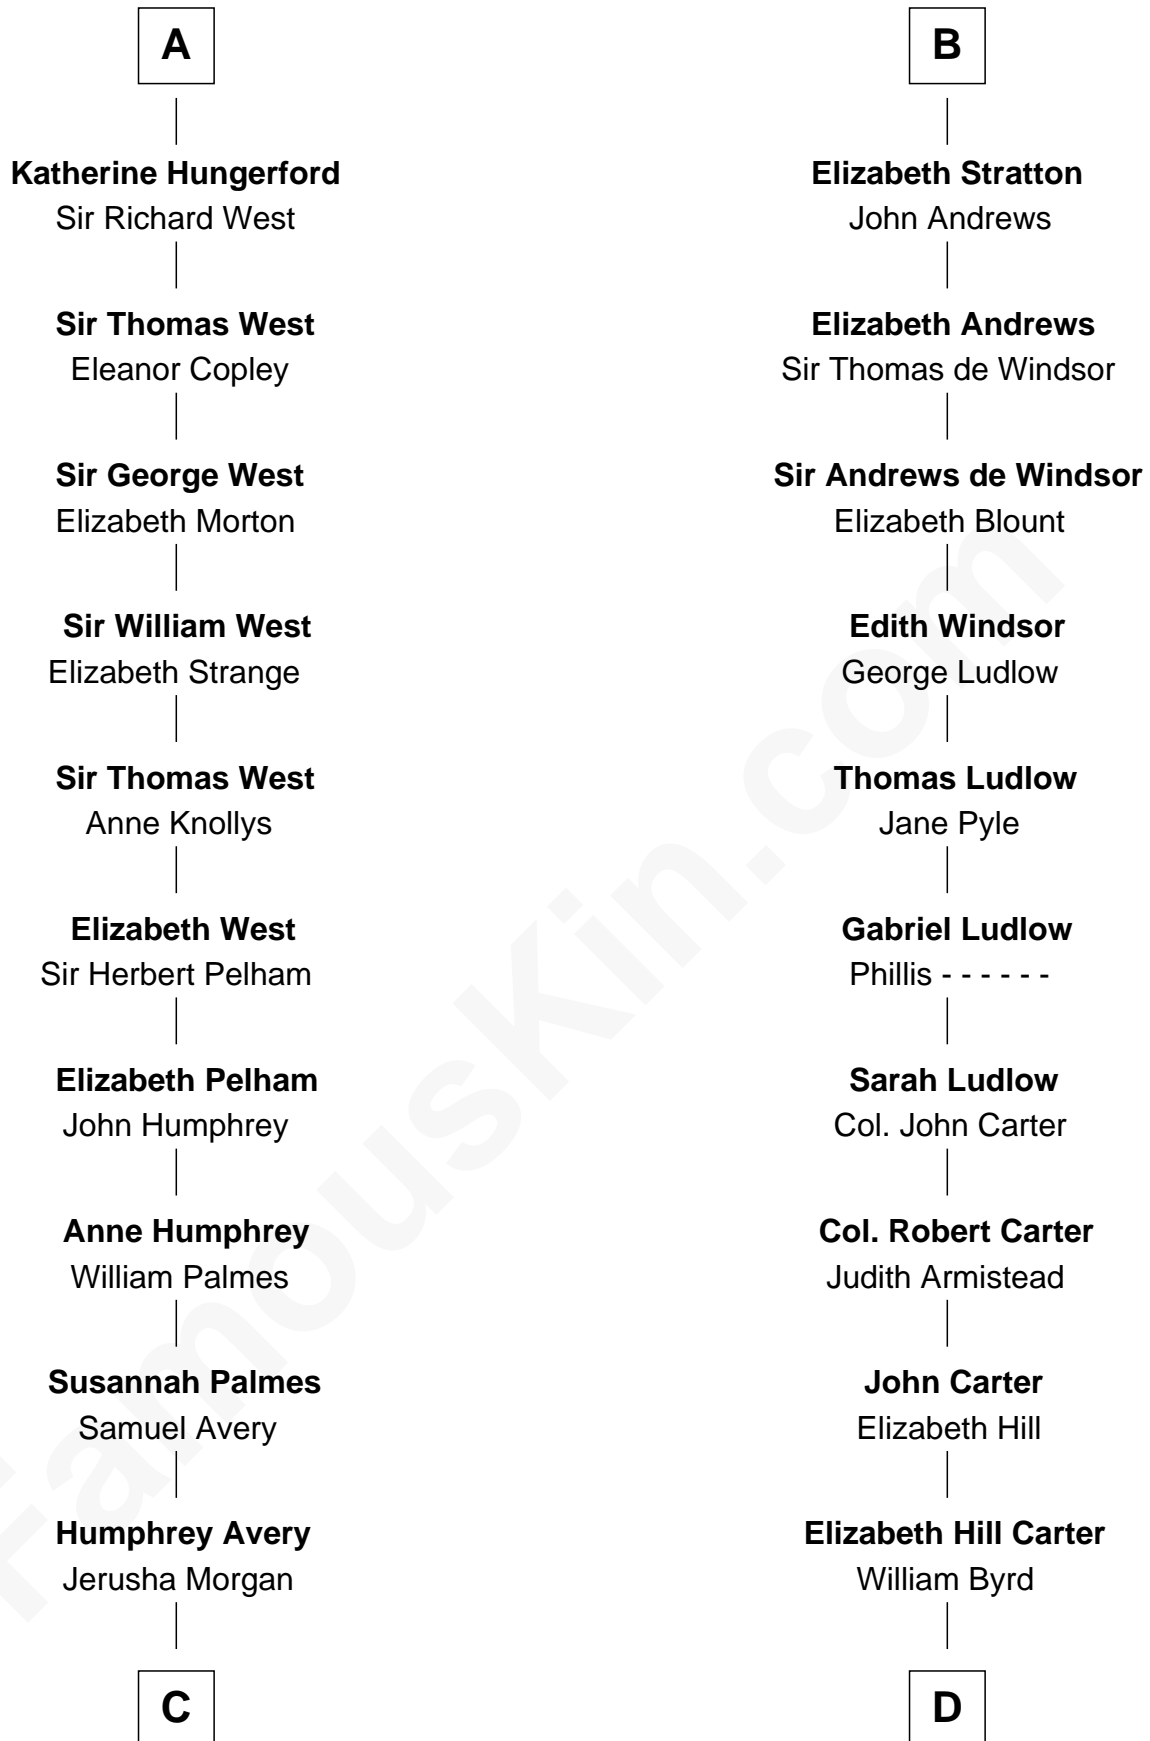

FamousKin.com Relationship Chart of

John D. Rockefeller

Founder of the Standard Oil Company

21st cousin of

Harry F. Byrd

50th Governor of Virginia

Sir Robert Courtenay

Mary de Vernon

C

Solomon Avery
Hannah Punderson

Miles Avery
Malinda Pixley

Lucy Avery
Godfrey Lewis Rockefeller

William Avery Rockefeller
Eliza Davison

John D. Rockefeller
Founder of the Standard Oil Company

D

Thomas Taylor Byrd
Mary Armistead