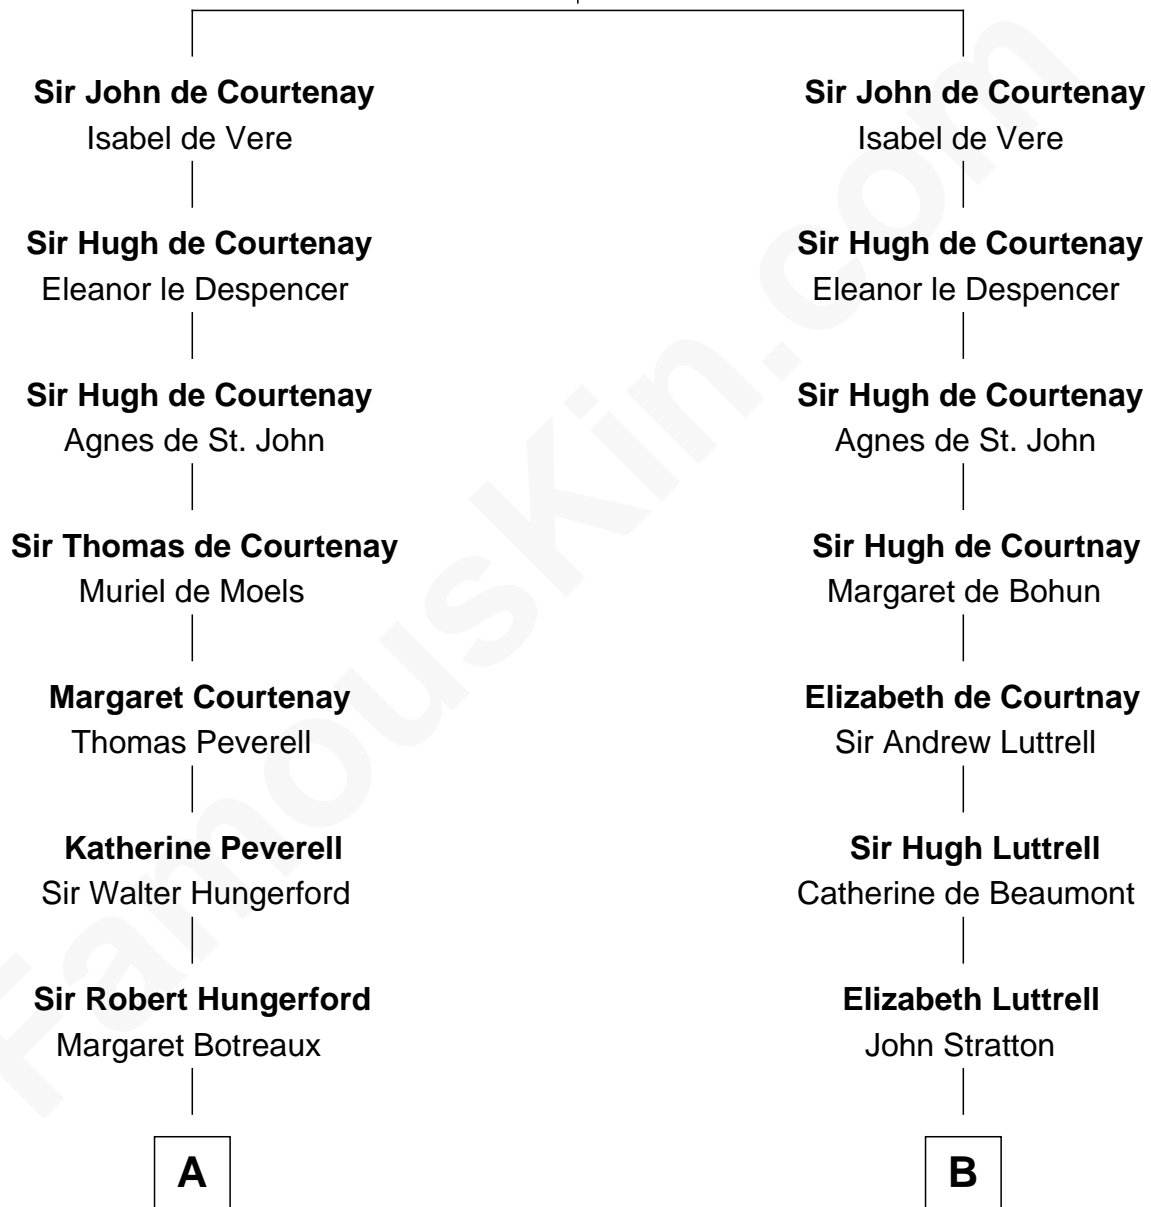

FamousKin.com Relationship Chart of

John D. Rockefeller

Founder of the Standard Oil Company

21st cousin of

Harry F. Byrd

50th Governor of Virginia

Sir Robert Courtenay

Mary de Vernon

C

Solomon Avery
Hannah Punderson

Miles Avery
Malinda Pixley

Lucy Avery
Godfrey Lewis Rockefeller

William Avery Rockefeller
Eliza Davison

John D. Rockefeller
Founder of the Standard Oil Company

D

Thomas Taylor Byrd
Mary Armistead