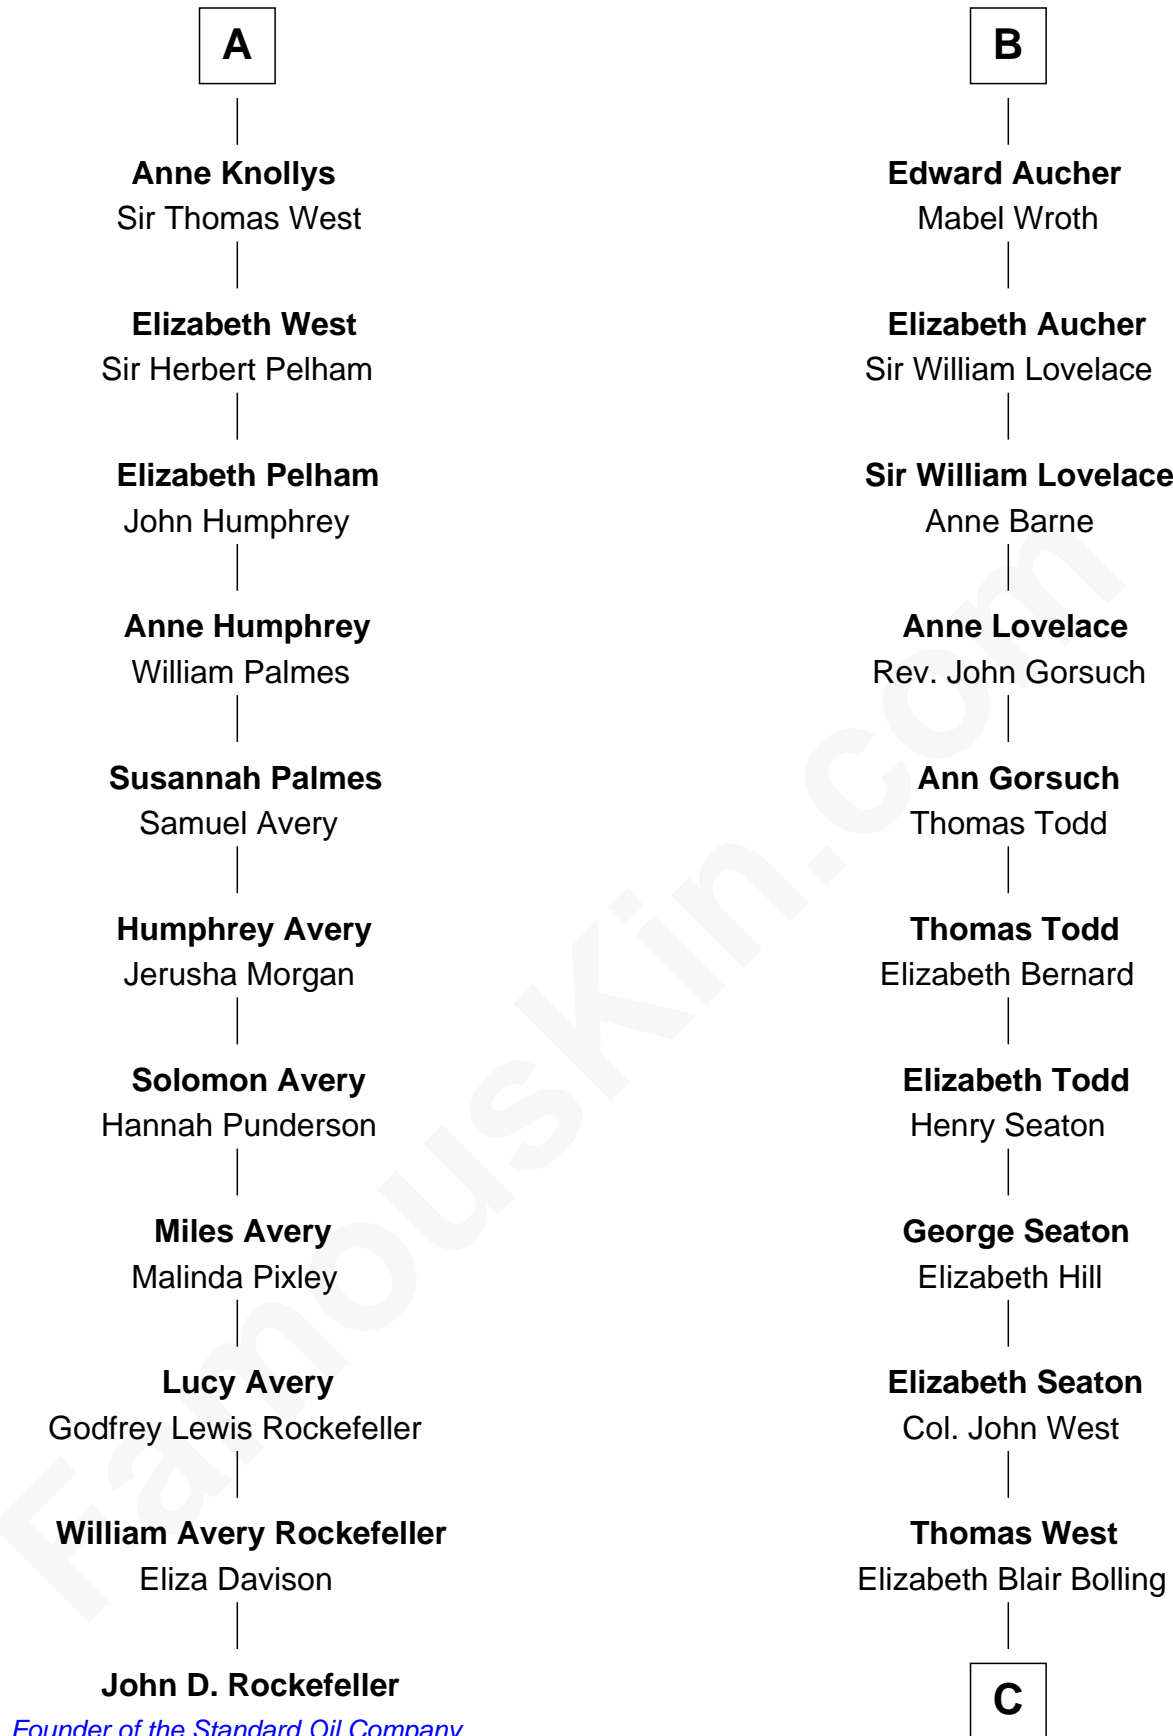

FamousKin.com Relationship Chart of

John D. Rockefeller

Founder of the Standard Oil Company

17th cousin 4 times removed of

Harry F. Byrd

50th Governor of Virginia

C

Eliza Bolling West
Dr. Joel Walker Flood

Col. Henry De La Warr Flood
Mary Elizabeth Trent

Joel Walker Flood
Ella Faulkner

Eleanor Bolling Flood
Richard Evelyn Byrd

Harry F. Byrd
50th Governor of Virginia

FamousKin.com