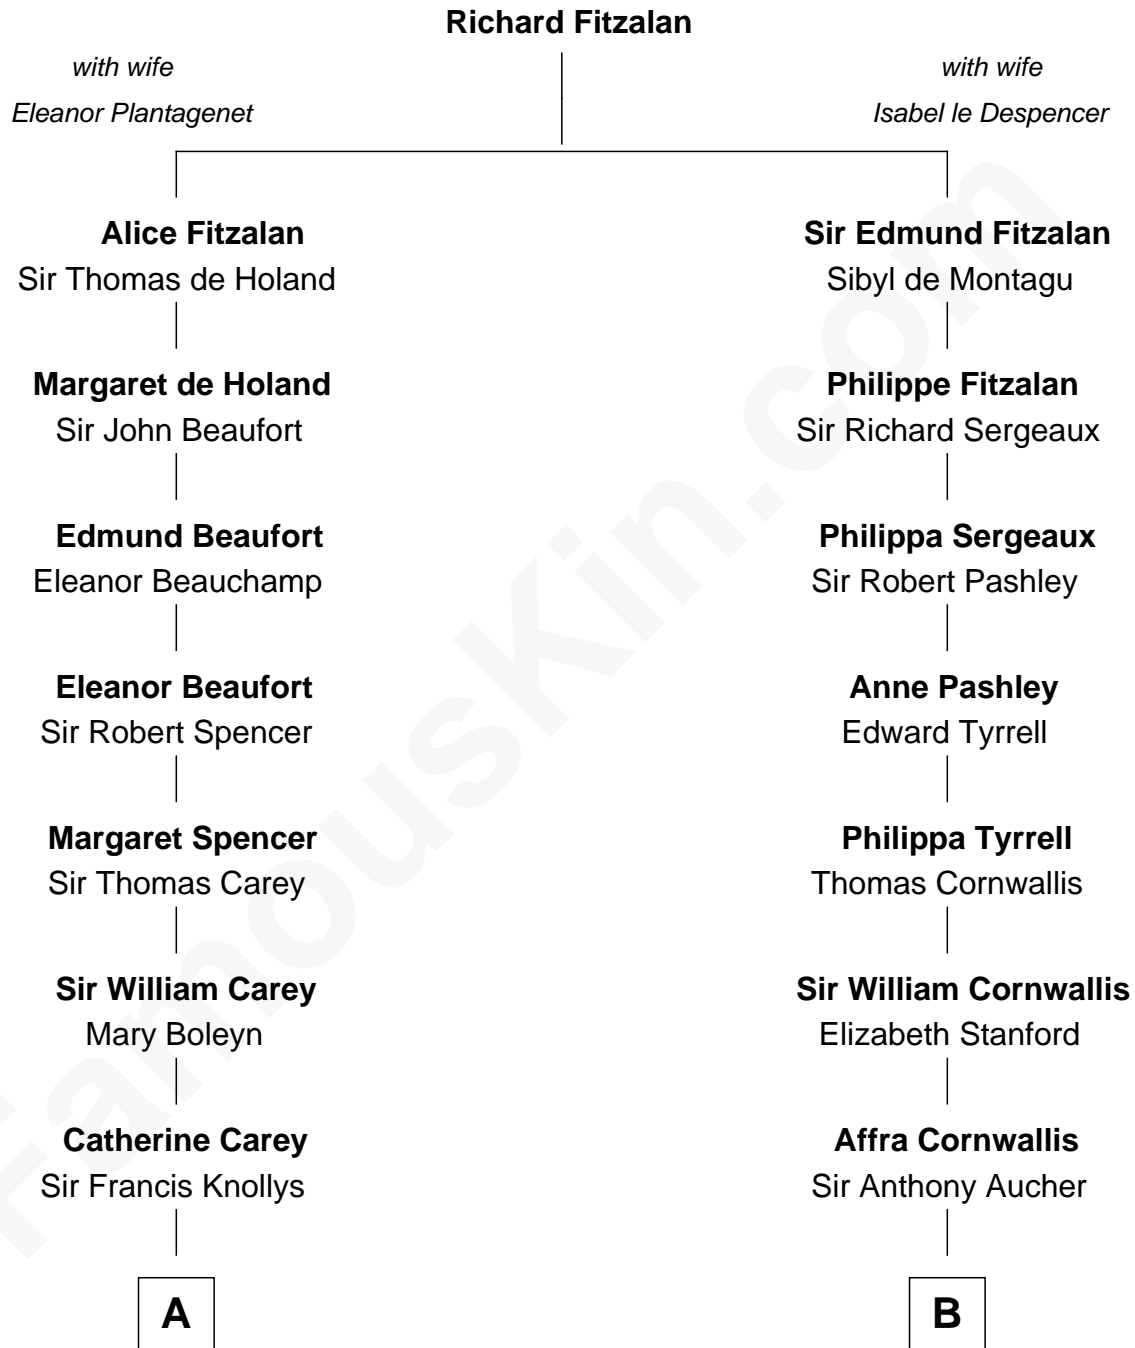

FamousKin.com Relationship Chart of

John D. Rockefeller

Founder of the Standard Oil Company

17th cousin 4 times removed of

Harry F. Byrd

50th Governor of Virginia

C

Eliza Bolling West
Dr. Joel Walker Flood

Col. Henry De La Warr Flood
Mary Elizabeth Trent

Joel Walker Flood
Ella Faulkner

Eleanor Bolling Flood
Richard Evelyn Byrd

Harry F. Byrd
50th Governor of Virginia

FamousKin.com