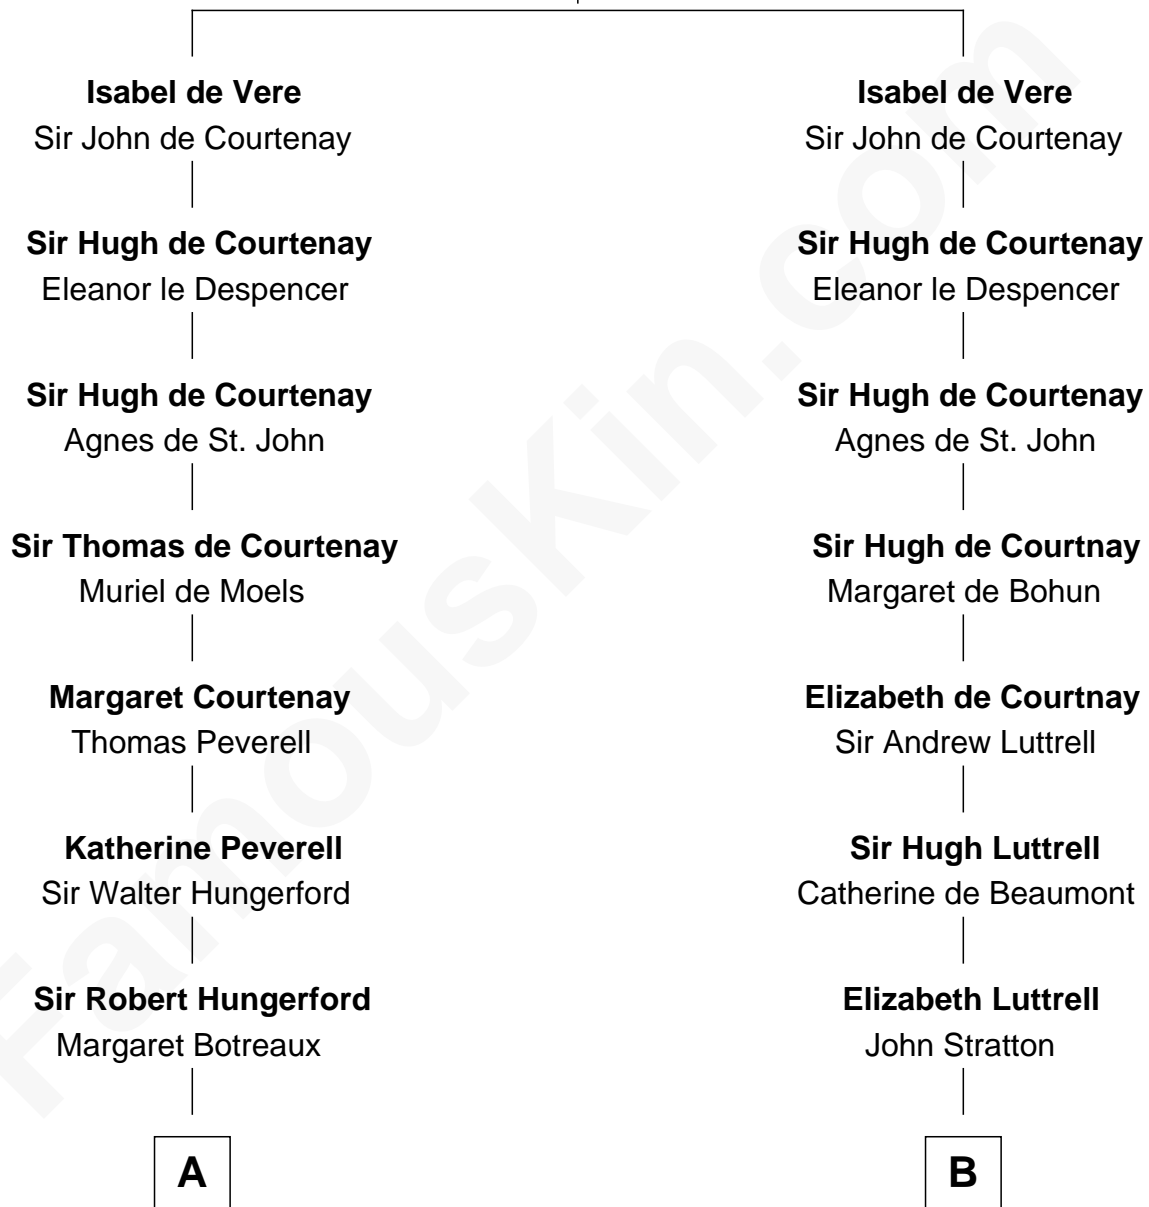

FamousKin.com Relationship Chart of

John D. Rockefeller

Founder of the Standard Oil Company

21st cousin of

Harry F. Byrd

50th Governor of Virginia

Hugh de Vere
Hawise de Quincy

C

Solomon Avery
Hannah Punderson

Miles Avery
Malinda Pixley

Lucy Avery
Godfrey Lewis Rockefeller

William Avery Rockefeller
Eliza Davison

John D. Rockefeller
Founder of the Standard Oil Company

D

Thomas Taylor Byrd
Mary Armistead