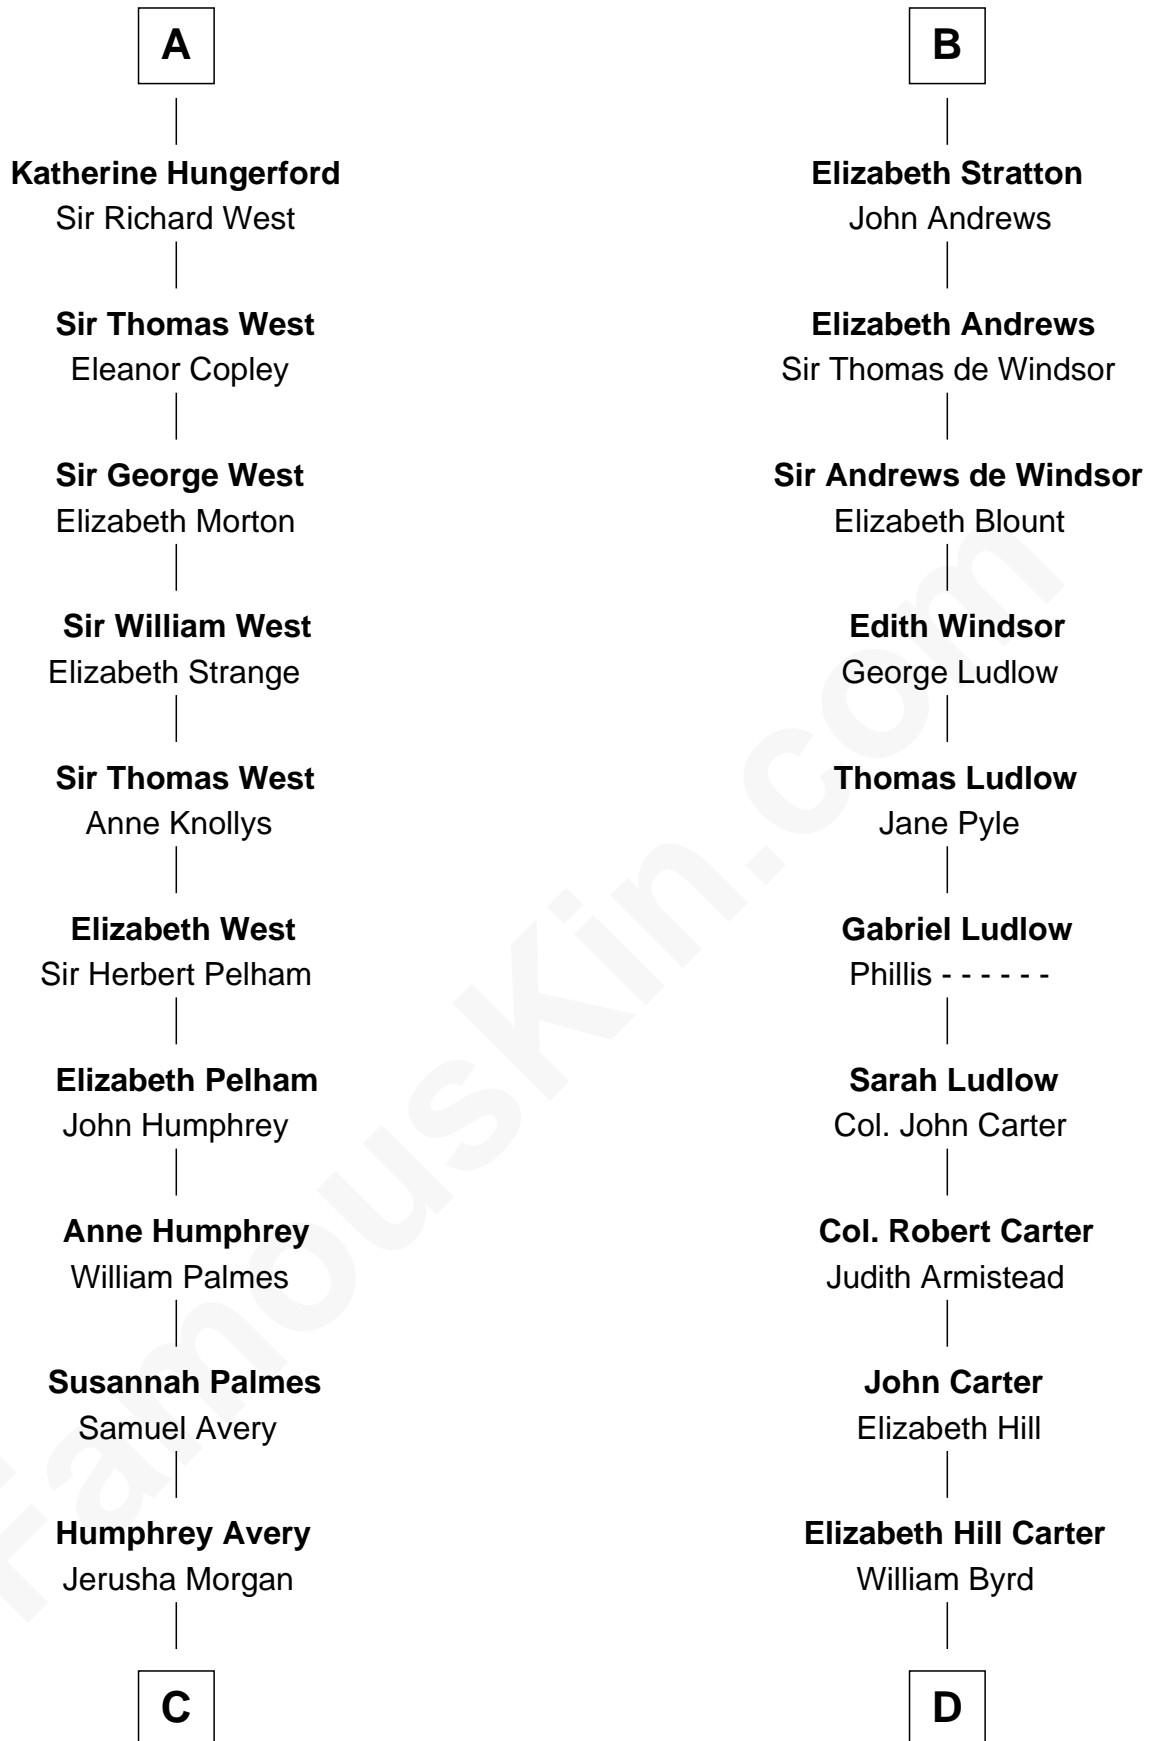

FamousKin.com Relationship Chart of

John D. Rockefeller

Founder of the Standard Oil Company

21st cousin of

Harry F. Byrd

50th Governor of Virginia

Hugh de Vere
Hawise de Quincy

C

Solomon Avery
Hannah Punderson

Miles Avery
Malinda Pixley

Lucy Avery
Godfrey Lewis Rockefeller

William Avery Rockefeller
Eliza Davison

John D. Rockefeller
Founder of the Standard Oil Company

D

Thomas Taylor Byrd
Mary Armistead