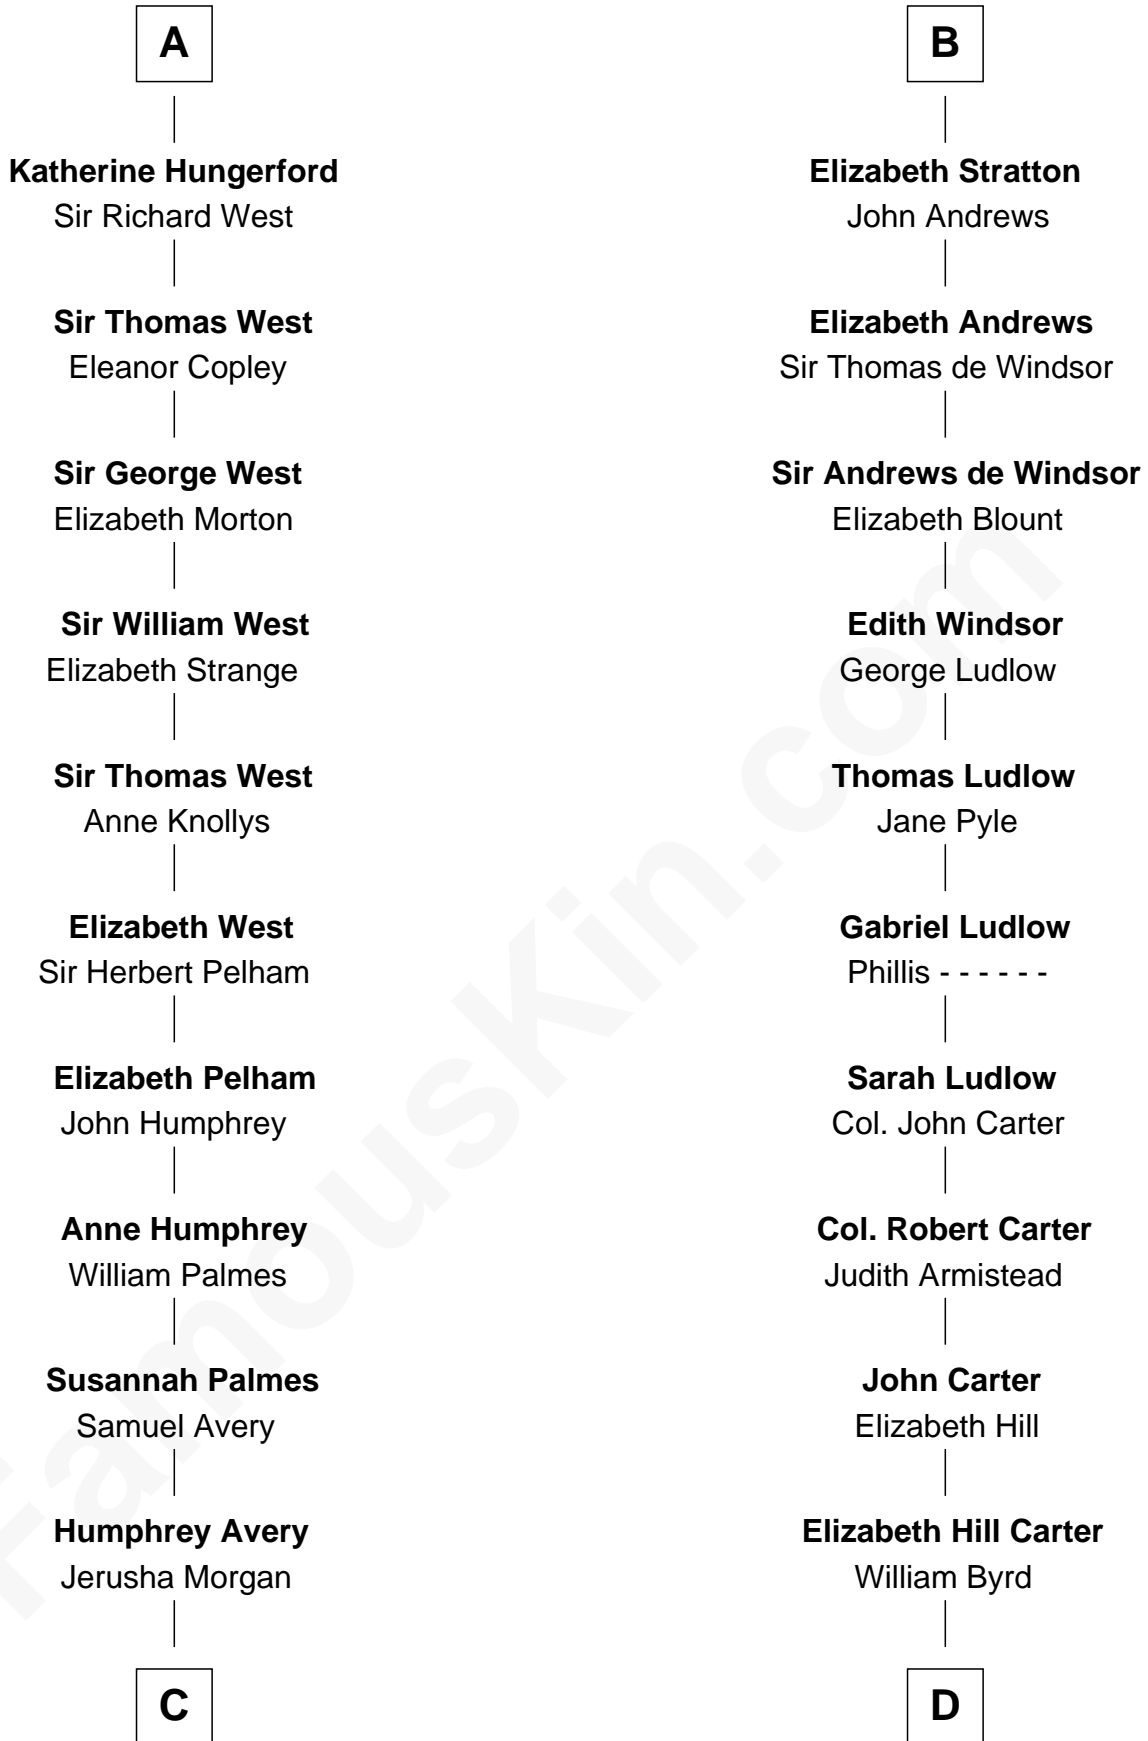

# FamousKin.com Relationship Chart of

**John D. Rockefeller**

*Founder of the Standard Oil Company*

21st cousin of

**Harry F. Byrd**

*50th Governor of Virginia*

**Sir Philip Basset**

**C**

**Solomon Avery**  
Hannah Punderson

**Miles Avery**  
Malinda Pixley

**Lucy Avery**  
Godfrey Lewis Rockefeller

**William Avery Rockefeller**  
Eliza Davison

**John D. Rockefeller**  
*Founder of the Standard Oil Company*

**D**

**Thomas Taylor Byrd**  
Mary Armistead

**Richard Evelyn Byrd**  
Anne Harrison

**Col. William Byrd**  
Jane Meriwether Rivers

**Richard Evelyn Byrd**  
Eleanor Bolling Flood

**Harry F. Byrd**  
*50th Governor of Virginia*