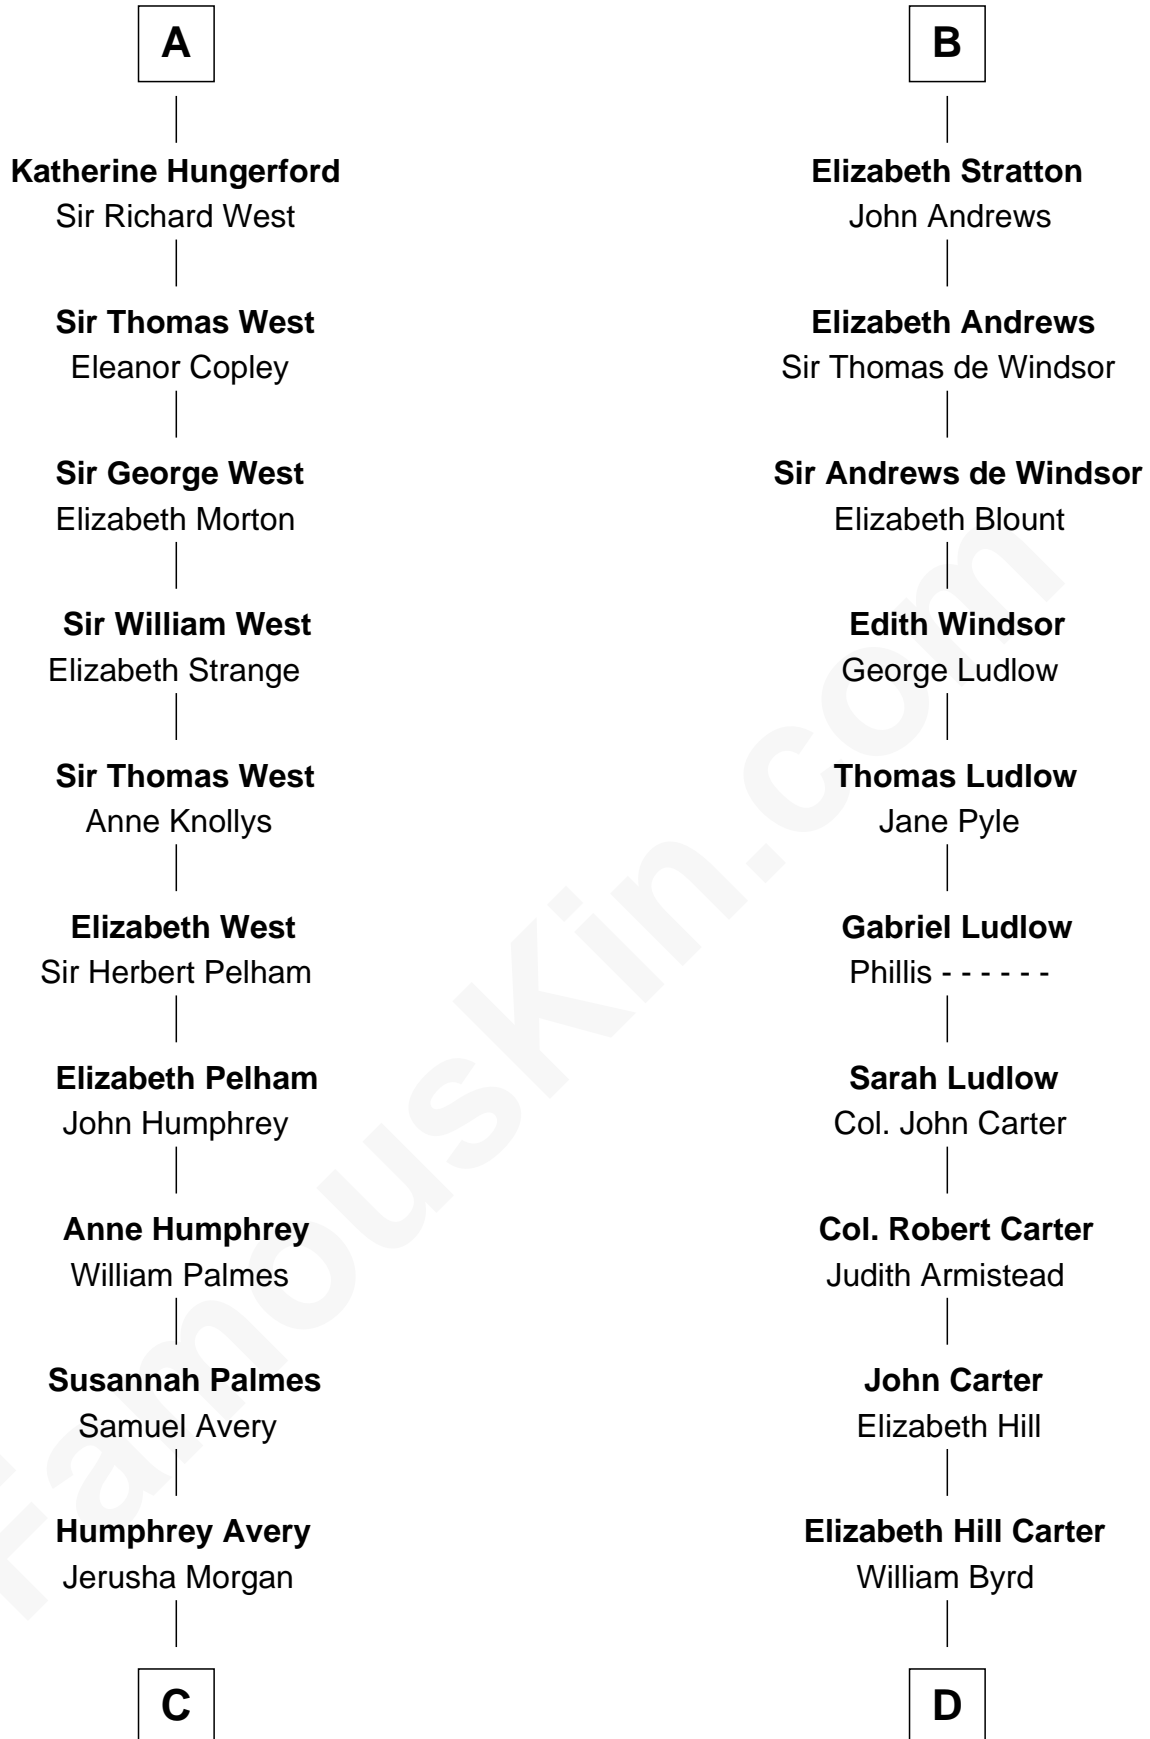

# FamousKin.com Relationship Chart of

**John D. Rockefeller**

*Founder of the Standard Oil Company*

21st cousin of

**Harry F. Byrd**

*50th Governor of Virginia*

**Sir Hugh le Despencer**

**C**

**Solomon Avery**  
Hannah Punderson

**Miles Avery**  
Malinda Pixley

**Lucy Avery**  
Godfrey Lewis Rockefeller

**William Avery Rockefeller**  
Eliza Davison

**John D. Rockefeller**  
*Founder of the Standard Oil Company*