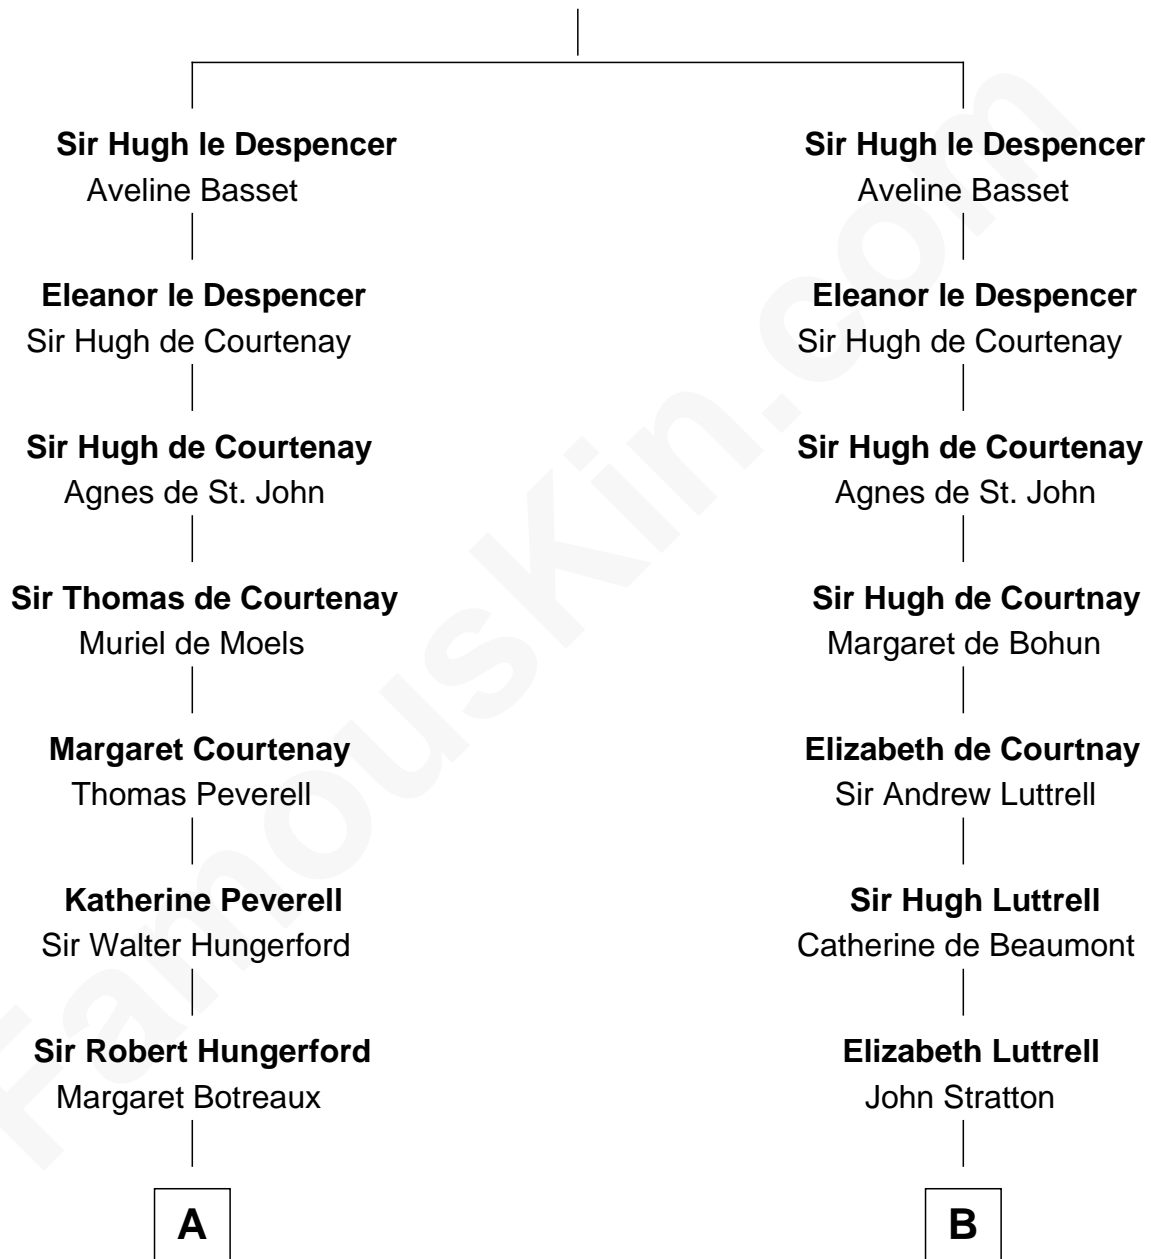

# FamousKin.com Relationship Chart of

**John D. Rockefeller**

*Founder of the Standard Oil Company*

21st cousin of

**Harry F. Byrd**

*50th Governor of Virginia*

**Sir Hugh le Despencer**

**C**

**Solomon Avery**  
Hannah Punderson

**Miles Avery**  
Malinda Pixley

**Lucy Avery**  
Godfrey Lewis Rockefeller

**William Avery Rockefeller**  
Eliza Davison

**John D. Rockefeller**  
*Founder of the Standard Oil Company*

**D**

**Thomas Taylor Byrd**  
Mary Armistead

**Richard Evelyn Byrd**  
Anne Harrison

**Col. William Byrd**  
Jane Meriwether Rivers

**Richard Evelyn Byrd**  
Eleanor Bolling Flood

**Harry F. Byrd**  
*50th Governor of Virginia*