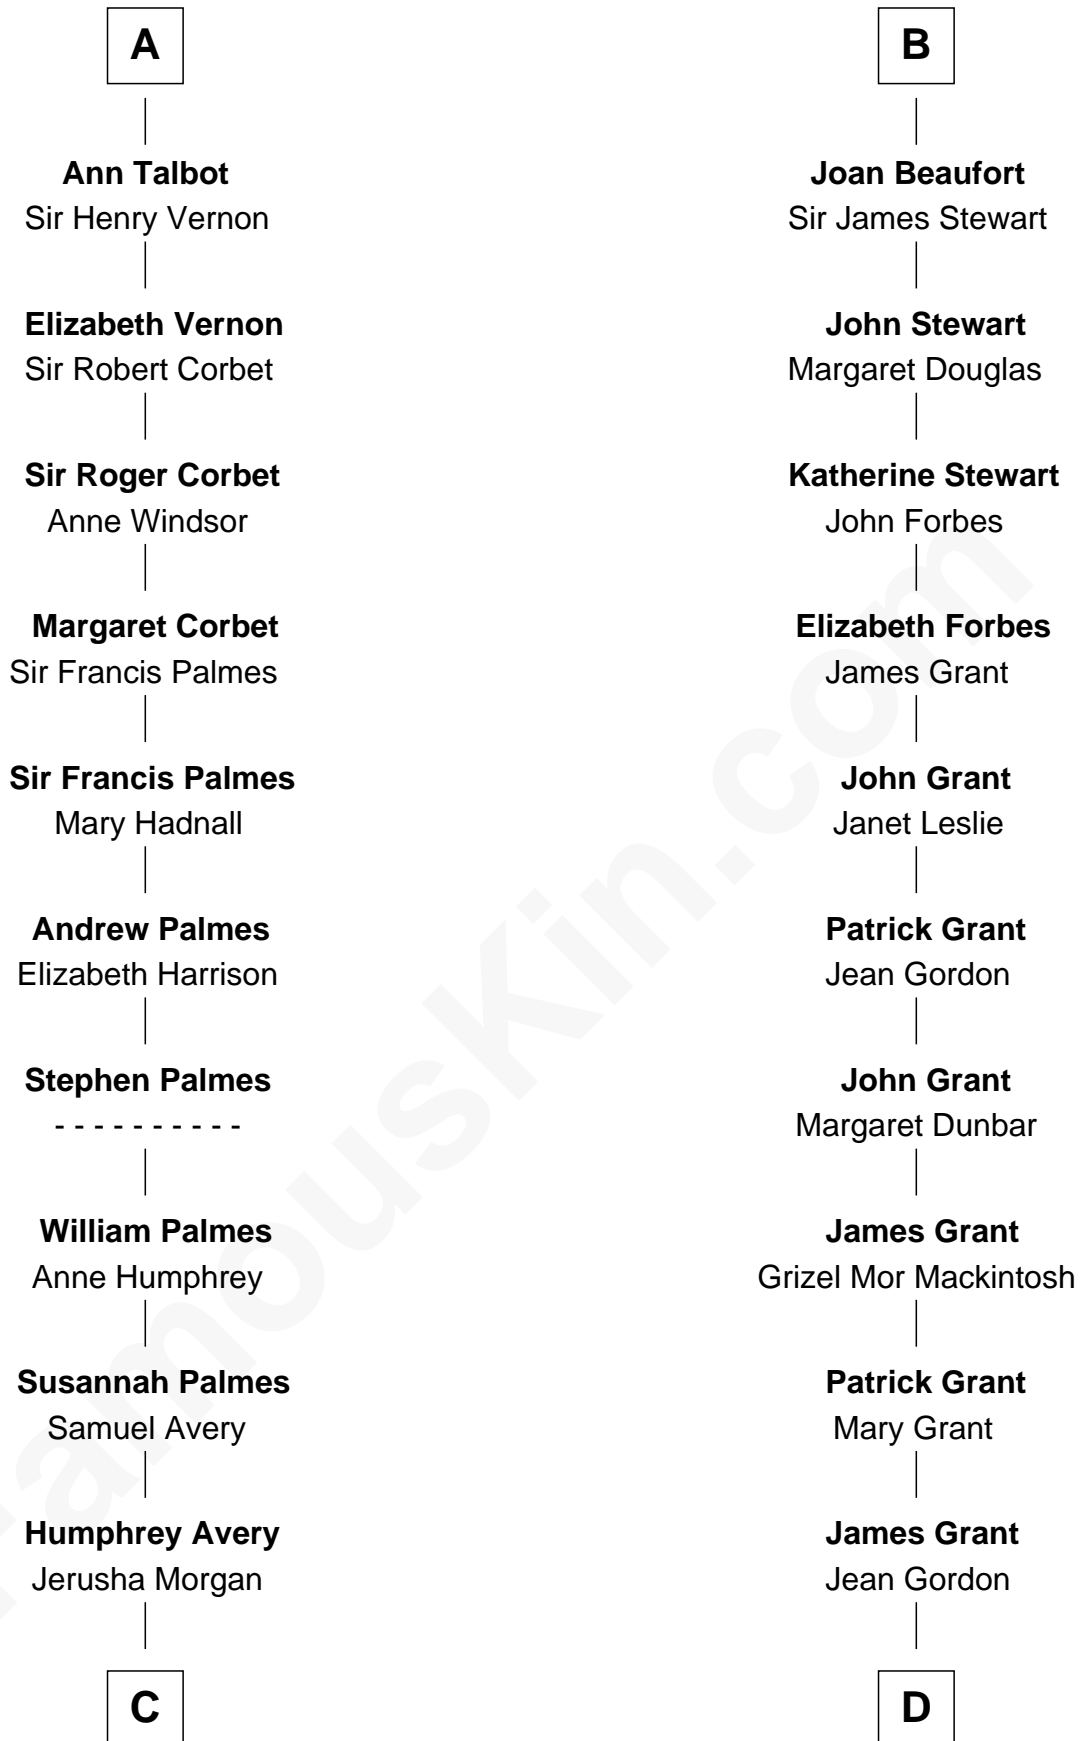

FamousKin.com Relationship Chart of

John D. Rockefeller

Founder of the Standard Oil Company

21st cousin of

Lytton Strachey

Author and Co-Founder of Bloomsbury Group

Sir Geoffrey FitzPiers

Aveline de Clare

C

Solomon Avery
Hannah Punderson

Miles Avery
Malinda Pixley

Lucy Avery
Godfrey Lewis Rockefeller

William Avery Rockefeller
Eliza Davison

John D. Rockefeller
Founder of the Standard Oil Company

D

William Grant
Elizabeth Raper