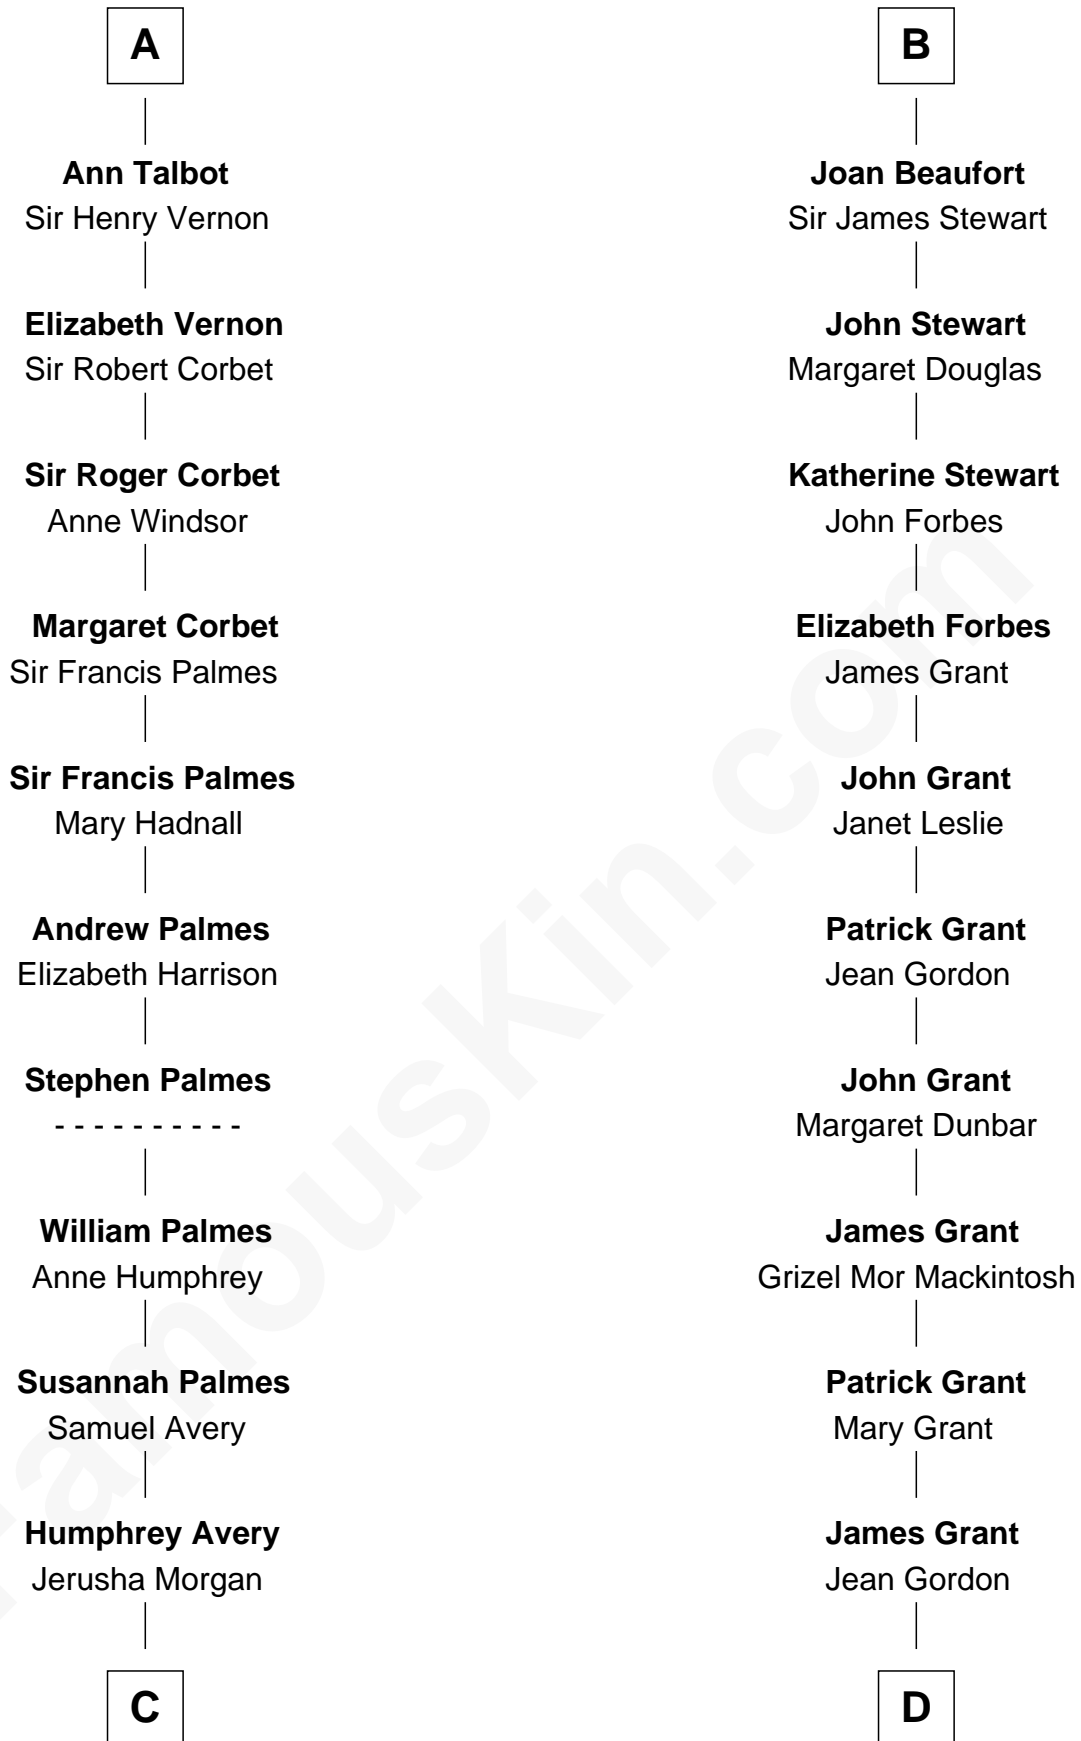

FamousKin.com Relationship Chart of

John D. Rockefeller

Founder of the Standard Oil Company

21st cousin of

Lytton Strachey

Author and Co-Founder of Bloomsbury Group

William Mauduit
Alice de Newburgh

Isabel Mauduit
Sir William de Beauchamp

William de Beauchamp
Maud FitzJohn

Guy de Beauchamp
Alice de Toeni

Sir Thomas de Beauchamp
Katherine de Mortimer

Sir William Beauchamp
Joan Fitzalan

Joan Beauchamp
James Butler

Elizabeth Butler
John Talbot

A

Isabel Mauduit
Sir William de Beauchamp

William de Beauchamp
Maud FitzJohn

Isabella de Beauchamp
Sir Patrick de Chaworth

Maud de Chaworth
Henry Plantagenet

Eleanor Plantagenet
Richard Fitzalan

Alice Fitzalan
Sir Thomas de Holand

Margaret de Holand
Sir John Beaufort

B

C

Solomon Avery
Hannah Punderson

Miles Avery
Malinda Pixley

Lucy Avery
Godfrey Lewis Rockefeller

William Avery Rockefeller
Eliza Davison

John D. Rockefeller
Founder of the Standard Oil Company