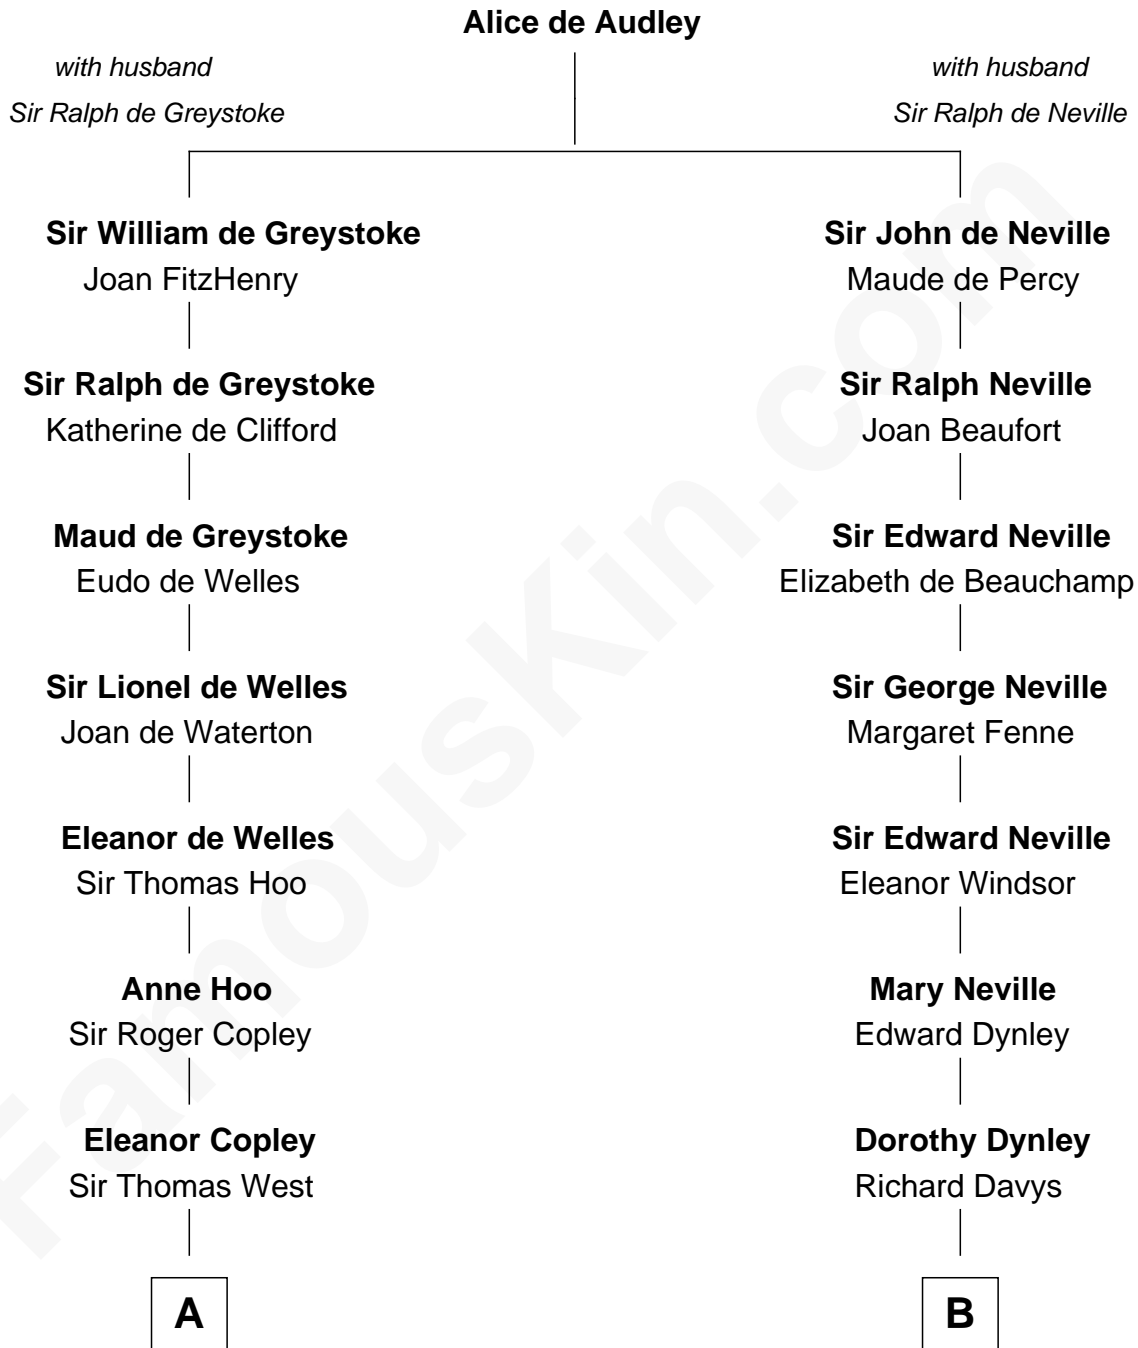

# FamousKin.com Relationship Chart of

**John D. Rockefeller**

*Founder of the Standard Oil Company*

15th cousin 4 times removed of

**Lytton Strachey**

*Author and Co-Founder of Bloomsbury Group*

**C**

—  
**Lucy Avery**

Godfrey Lewis Rockefeller

—  
**William Avery Rockefeller**

Eliza Davison

—  
**John D. Rockefeller**

*Founder of the Standard Oil Company*

FamousKin.com