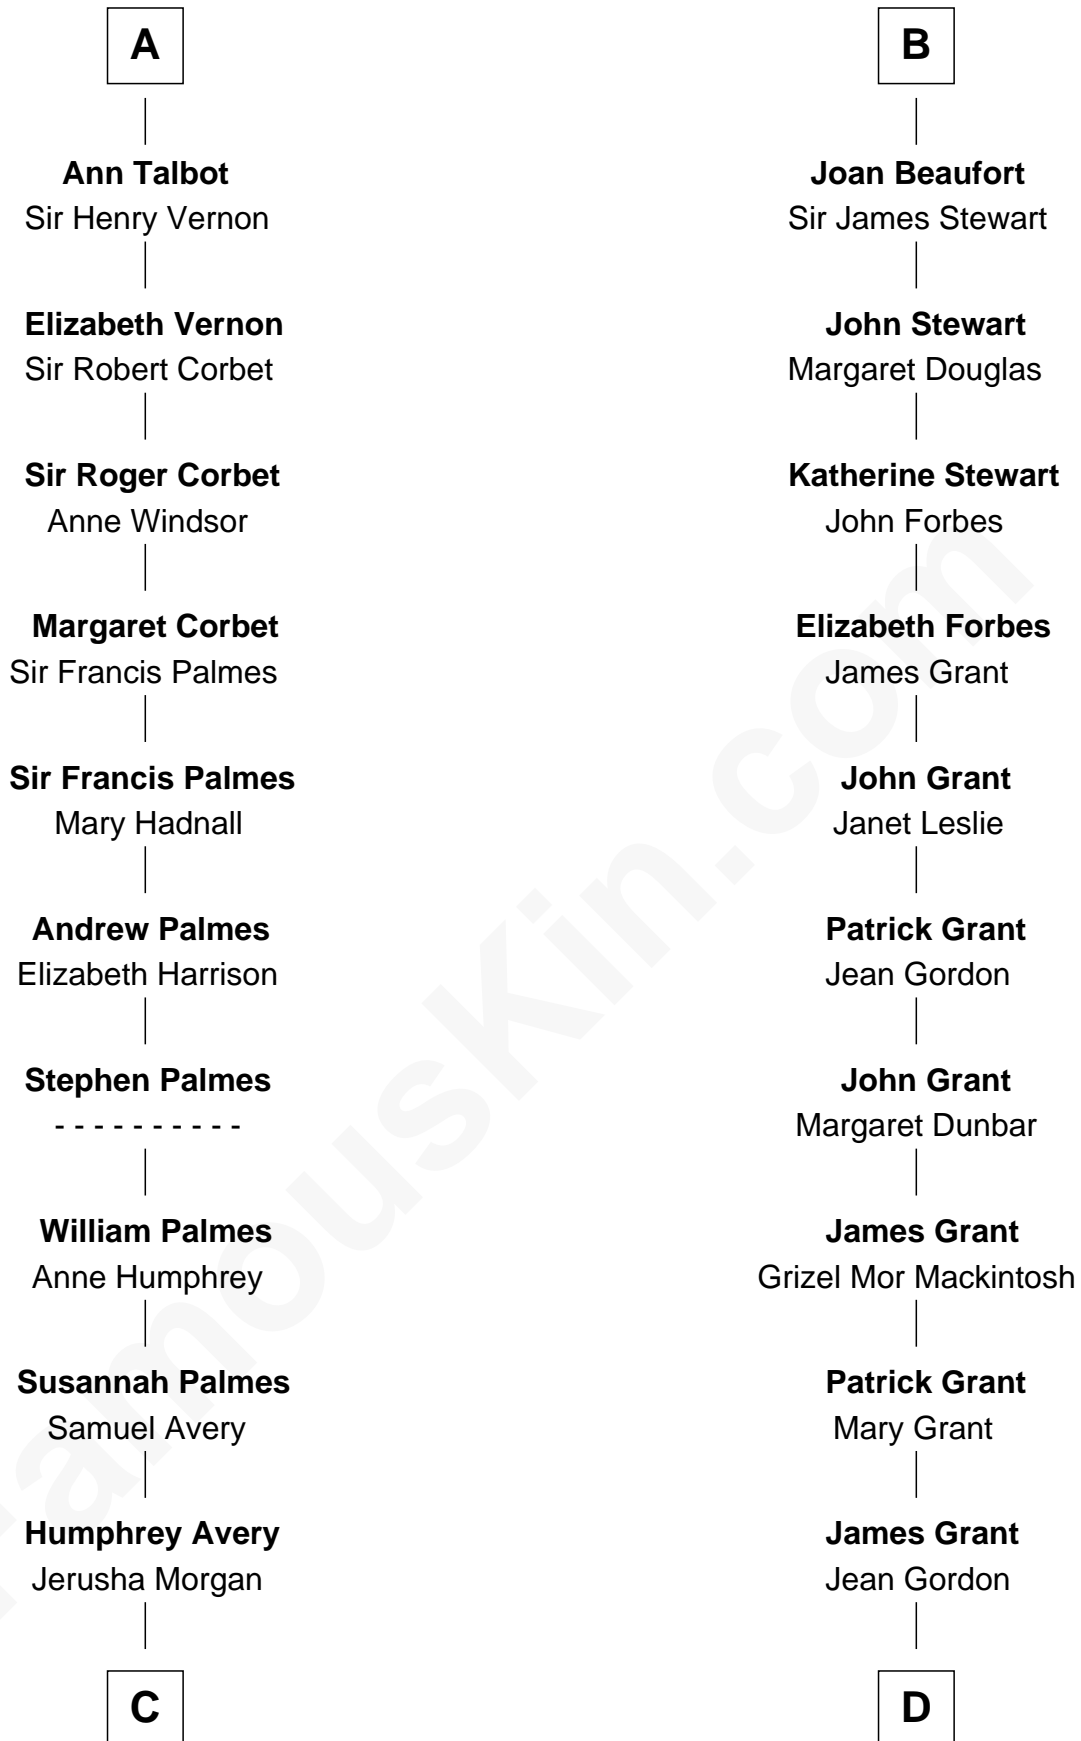

FamousKin.com Relationship Chart of

John D. Rockefeller

Founder of the Standard Oil Company

21st cousin of

Lytton Strachey

Author and Co-Founder of Bloomsbury Group

C

Solomon Avery
Hannah Punderson

Miles Avery
Malinda Pixley

Lucy Avery
Godfrey Lewis Rockefeller

William Avery Rockefeller
Eliza Davison

John D. Rockefeller
Founder of the Standard Oil Company

D

William Grant
Elizabeth Raper

Sir John Peter Grant
Jane Ironside