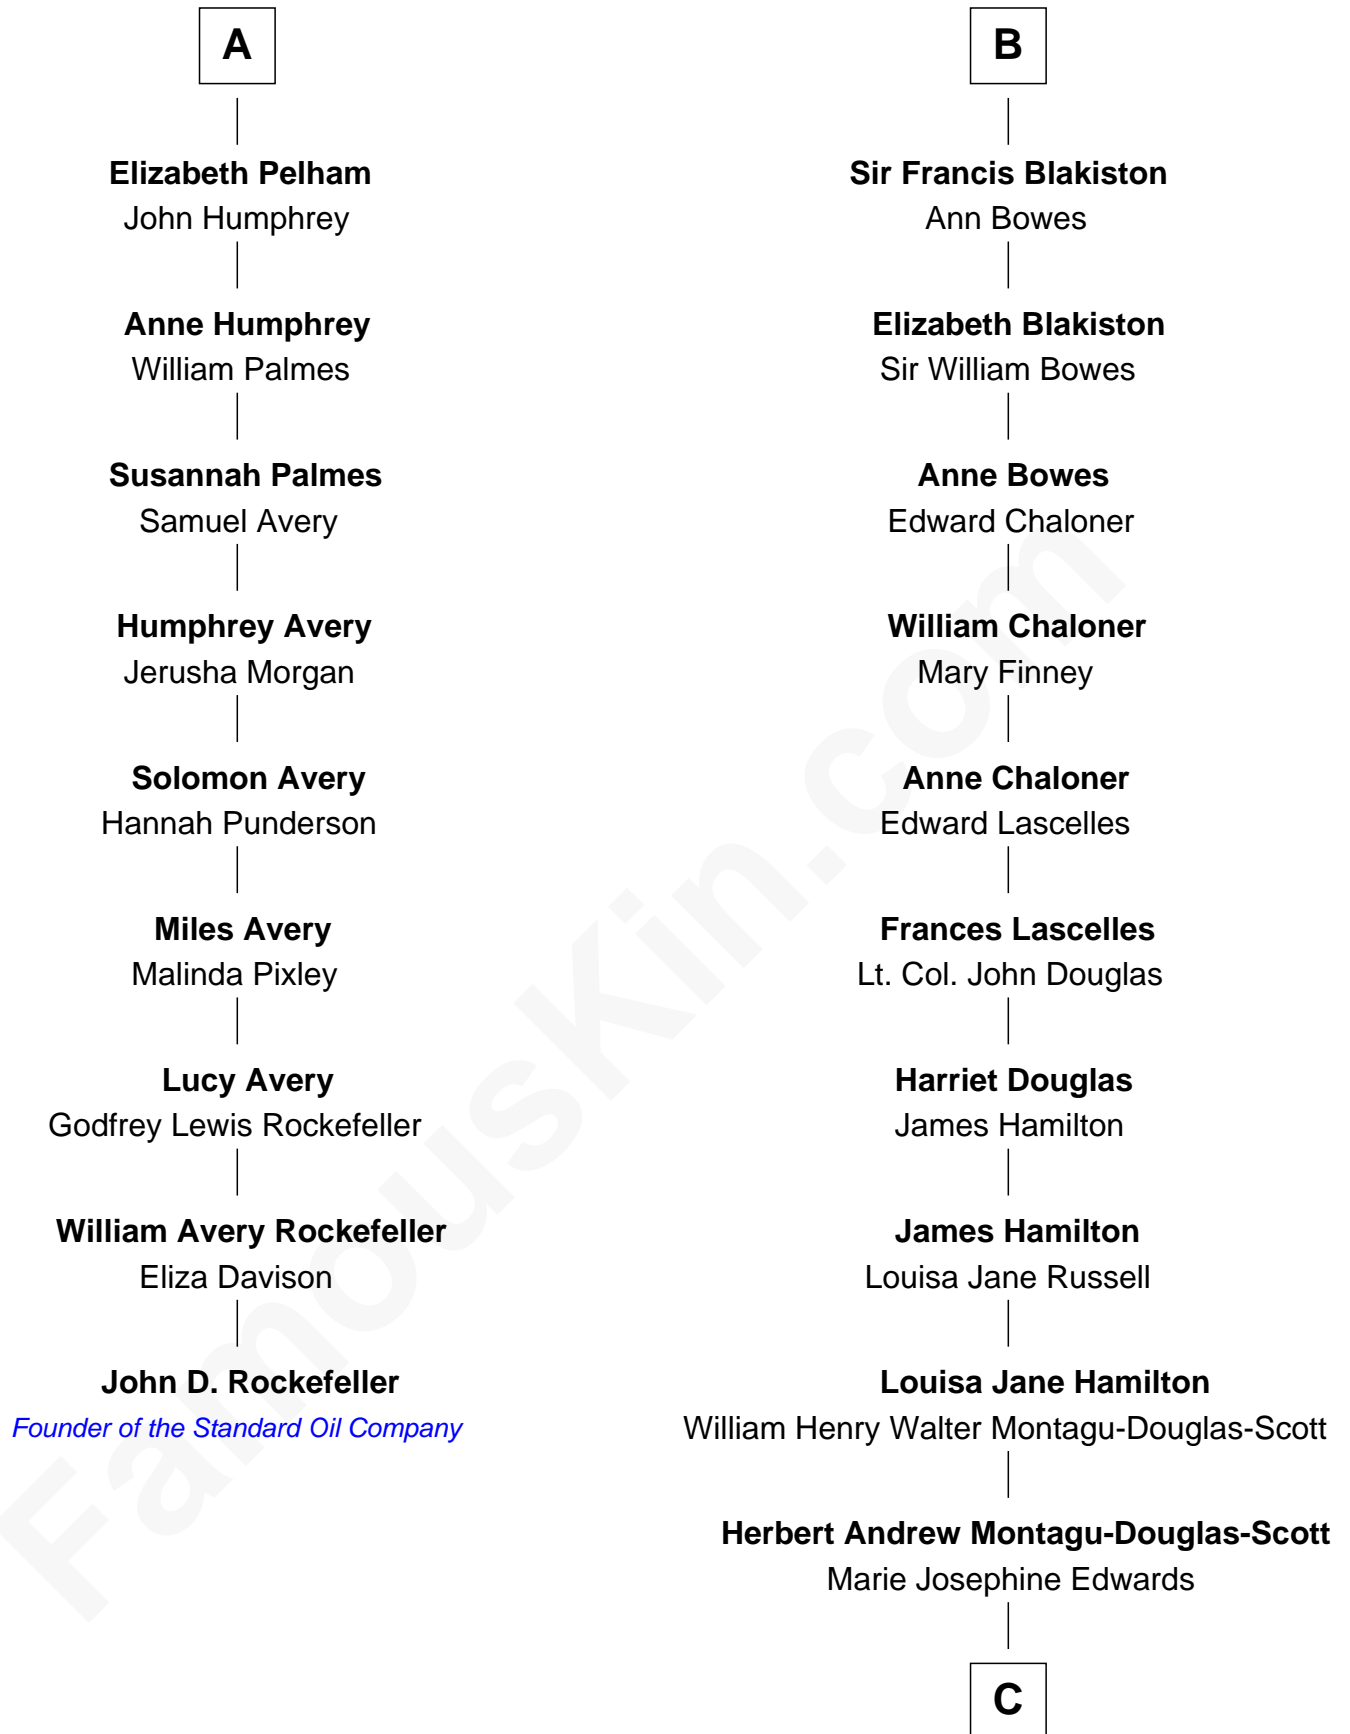

# FamousKin.com Relationship Chart of

**John D. Rockefeller**

*Founder of the Standard Oil Company*

15th cousin 4 times removed of

**Sarah Ferguson**

*Duchess of York*

**Sir Lionel de Welles**

Joan de Waterton

**C**

—  
**Marian Louisa Montagu-Douglas-Scott**

Andrew Henry Ferguson

—  
**Ronald Ivor Ferguson**

Susan Mary Wright

—  
**Sarah Ferguson**

*Duchess of York*

FamousKin.com