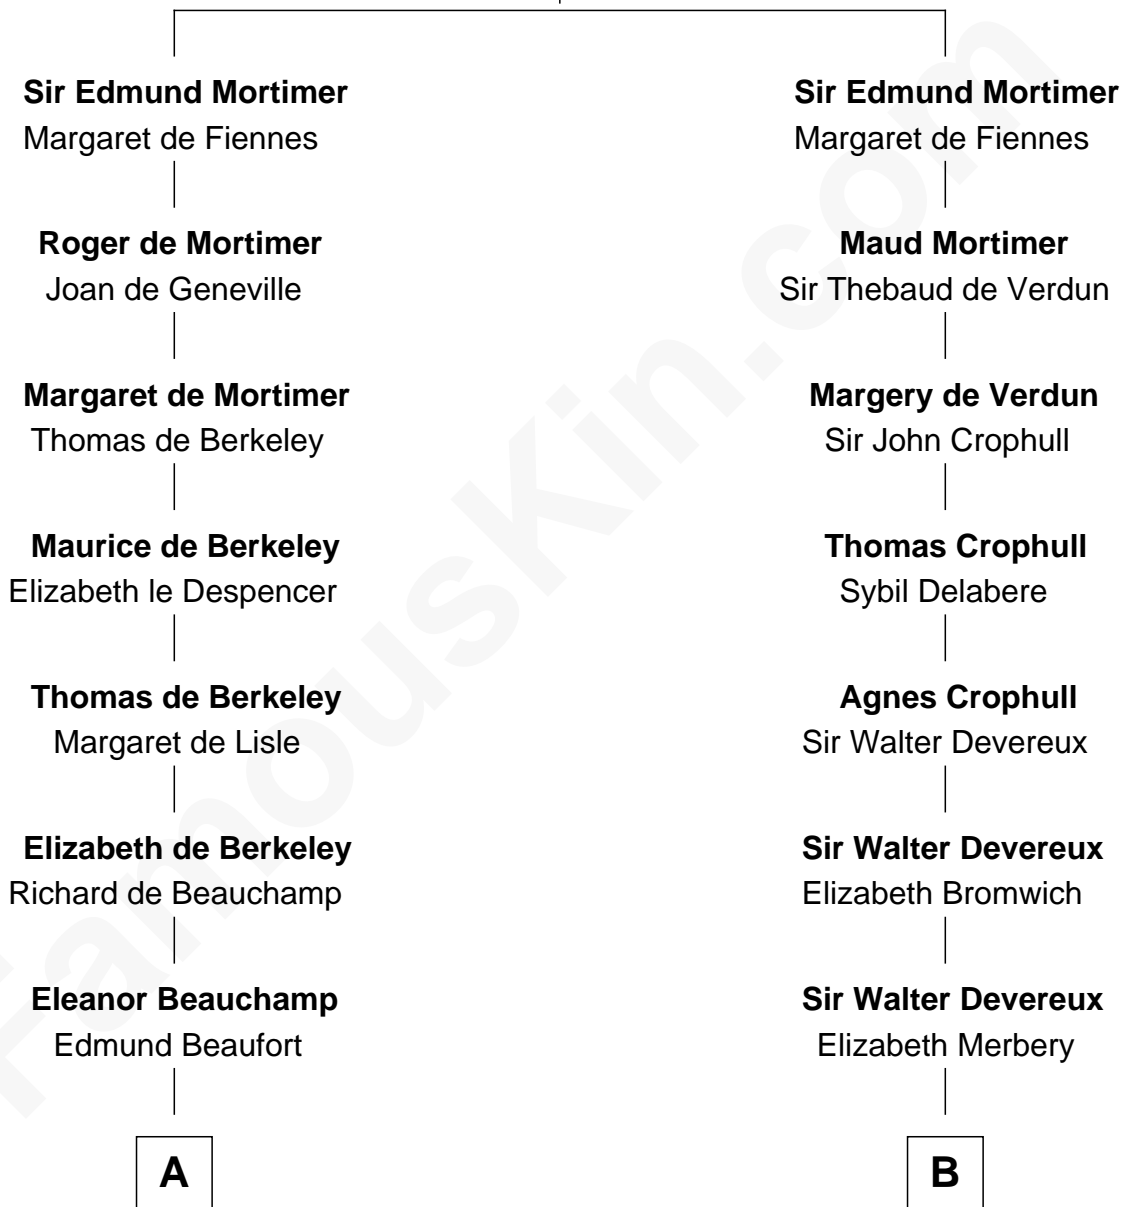

FamousKin.com

Relationship Chart of

John D. Rockefeller

Founder of the Standard Oil Company

21st cousin of

Olivia De Havilland

Movie Actress

Roger Mortimer
Maud de Braose

C

Solomon Avery
Hannah Punderson

Miles Avery
Malinda Pixley

Lucy Avery
Godfrey Lewis Rockefeller

William Avery Rockefeller
Eliza Davison

John D. Rockefeller
Founder of the Standard Oil Company

D

Richard Molesworth
Catherine Cobb

John Molesworth
Louise Tomkyns

Margaret Letitia Molesworth
Charles Richard De Havilland

Walter Augustus De Havilland
Lillian Augusta Ruse

Olivia De Havilland
Movie Actress

FamousKin.com