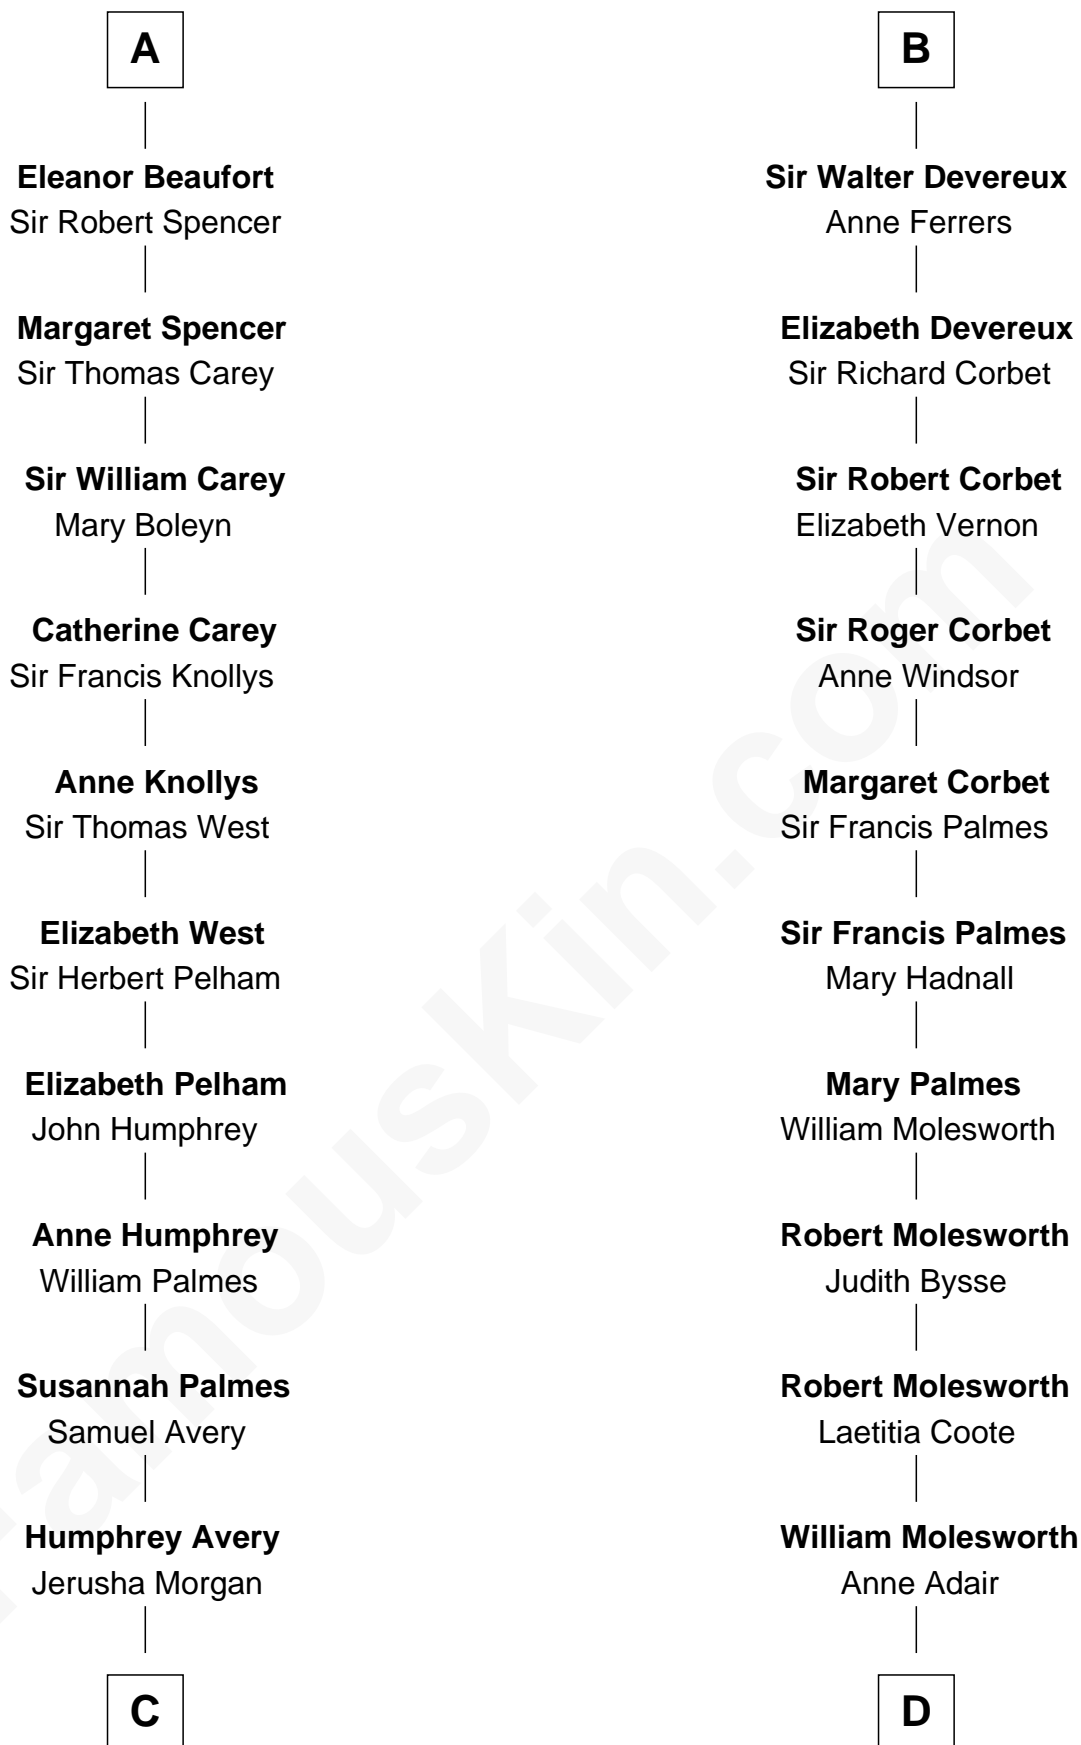

FamousKin.com

Relationship Chart of

John D. Rockefeller

Founder of the Standard Oil Company

21st cousin of

Olivia De Havilland

Movie Actress

Roger Mortimer
Maud de Braose

C

Solomon Avery
Hannah Punderson

Miles Avery
Malinda Pixley

Lucy Avery
Godfrey Lewis Rockefeller

William Avery Rockefeller
Eliza Davison

John D. Rockefeller
Founder of the Standard Oil Company

D

Richard Molesworth
Catherine Cobb

John Molesworth
Louise Tomkyns

Margaret Letitia Molesworth
Charles Richard De Havilland

Walter Augustus De Havilland
Lillian Augusta Ruse

Olivia De Havilland
Movie Actress

FamousKin.com