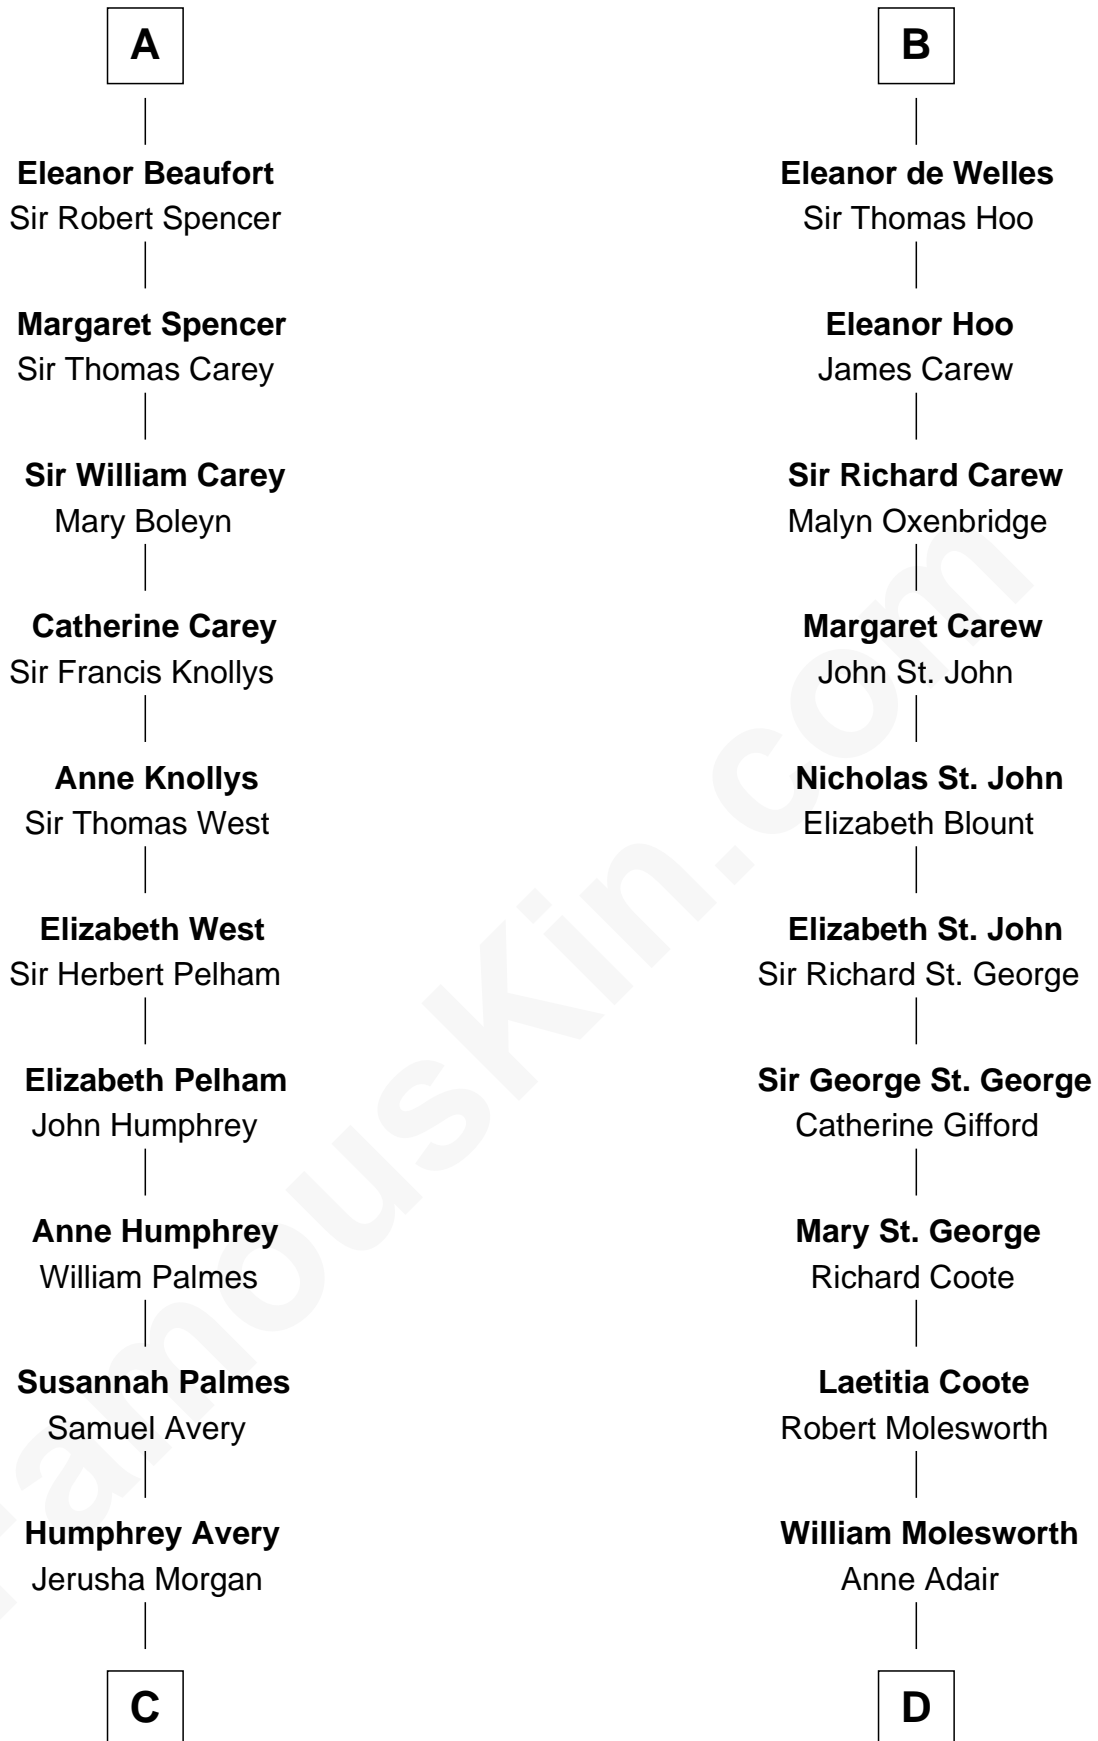

# FamousKin.com Relationship Chart of

**John D. Rockefeller**

*Founder of the Standard Oil Company*

21st cousin of

**Olivia De Havilland**

*Movie Actress*

**Roger la Zouche**

Margaret - - - - -

**C**

**Solomon Avery**  
Hannah Punderson

**Miles Avery**  
Malinda Pixley

**Lucy Avery**  
Godfrey Lewis Rockefeller

**William Avery Rockefeller**  
Eliza Davison

**John D. Rockefeller**  
*Founder of the Standard Oil Company*

**D**

**Richard Molesworth**  
Catherine Cobb

**John Molesworth**  
Louise Tomkyns

**Margaret Letitia Molesworth**  
Charles Richard De Havilland

**Walter Augustus De Havilland**  
Lillian Augusta Ruse

**Olivia De Havilland**  
*Movie Actress*