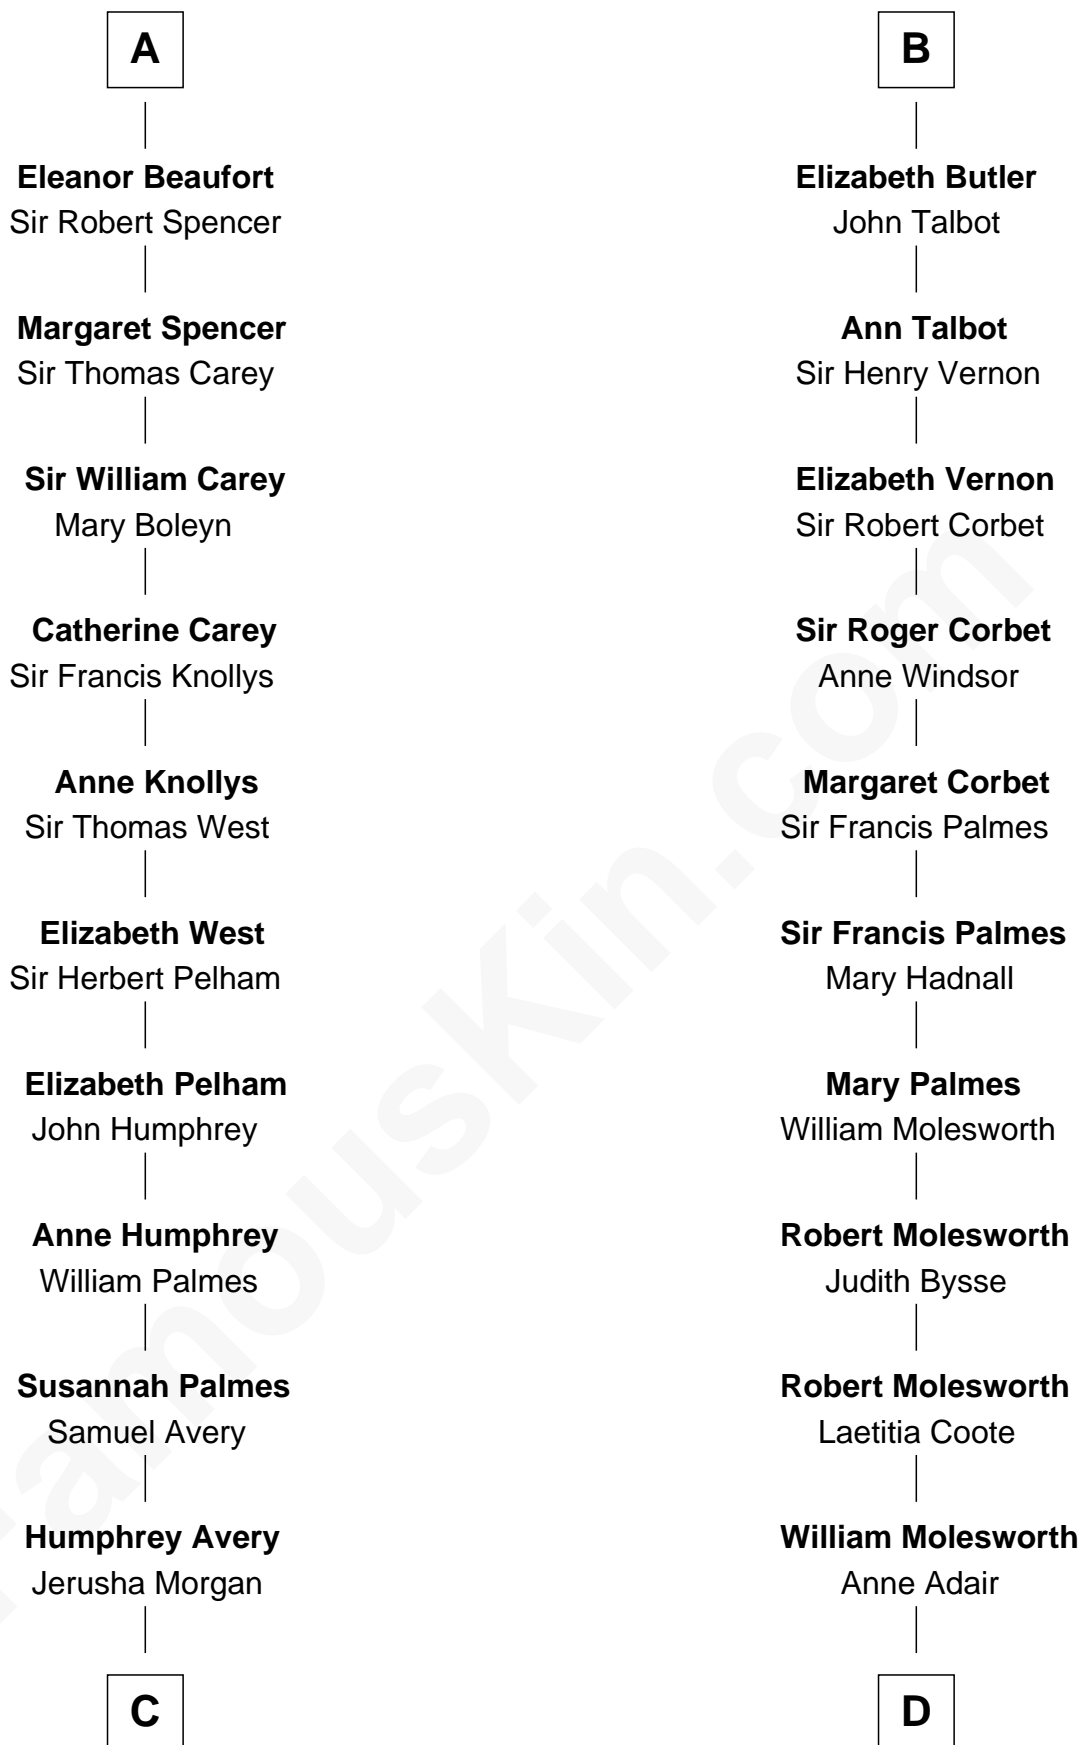

# FamousKin.com Relationship Chart of

**John D. Rockefeller**

*Founder of the Standard Oil Company*

21st cousin of

**Olivia De Havilland**

*Movie Actress*

**Sir Roger de Mortimer**

Maud de Brewes

**C**

**Solomon Avery**  
Hannah Punderson

**Miles Avery**  
Malinda Pixley

**Lucy Avery**  
Godfrey Lewis Rockefeller

**William Avery Rockefeller**  
Eliza Davison

**John D. Rockefeller**  
*Founder of the Standard Oil Company*

**D**

**Richard Molesworth**  
Catherine Cobb

**John Molesworth**  
Louise Tomkyns

**Margaret Letitia Molesworth**  
Charles Richard De Havilland

**Walter Augustus De Havilland**  
Lillian Augusta Ruse

**Olivia De Havilland**  
*Movie Actress*