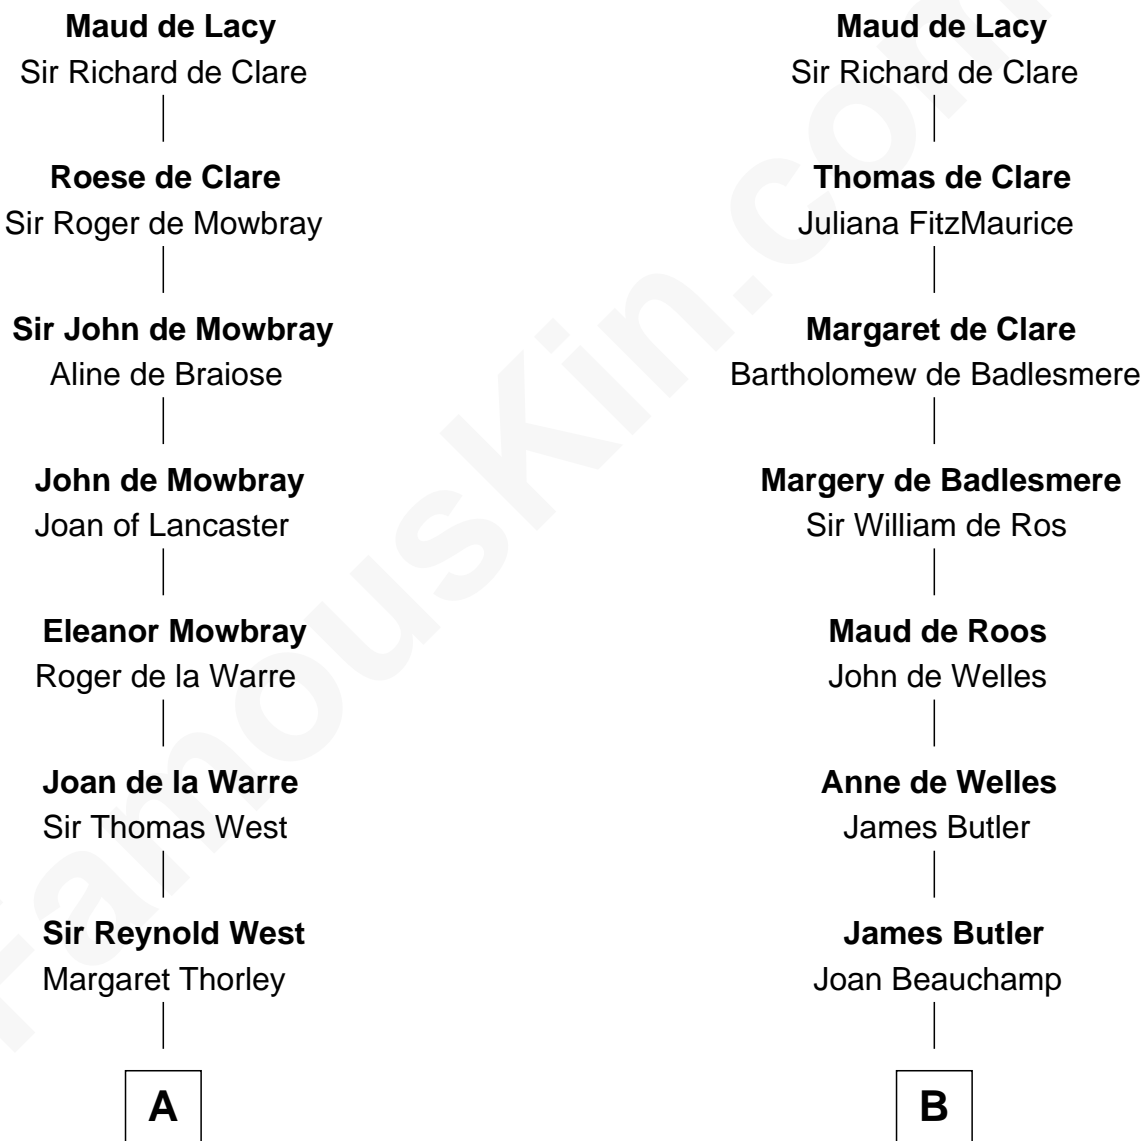

FamousKin.com

Relationship Chart of

John D. Rockefeller

Founder of the Standard Oil Company

21st cousin of

Joan Fontaine

Movie Actress

John de Lacy
Margaret de Quincy

C

Solomon Avery
Hannah Punderson

Miles Avery
Malinda Pixley

Lucy Avery
Godfrey Lewis Rockefeller

William Avery Rockefeller
Eliza Davison

John D. Rockefeller
Founder of the Standard Oil Company

D

Richard Molesworth
Catherine Cobb

John Molesworth
Louise Tomkyns

Margaret Letitia Molesworth
Charles Richard De Havilland

Walter Augustus De Havilland
Lillian Augusta Ruse

Joan Fontaine
Movie Actress

FamousKin.com