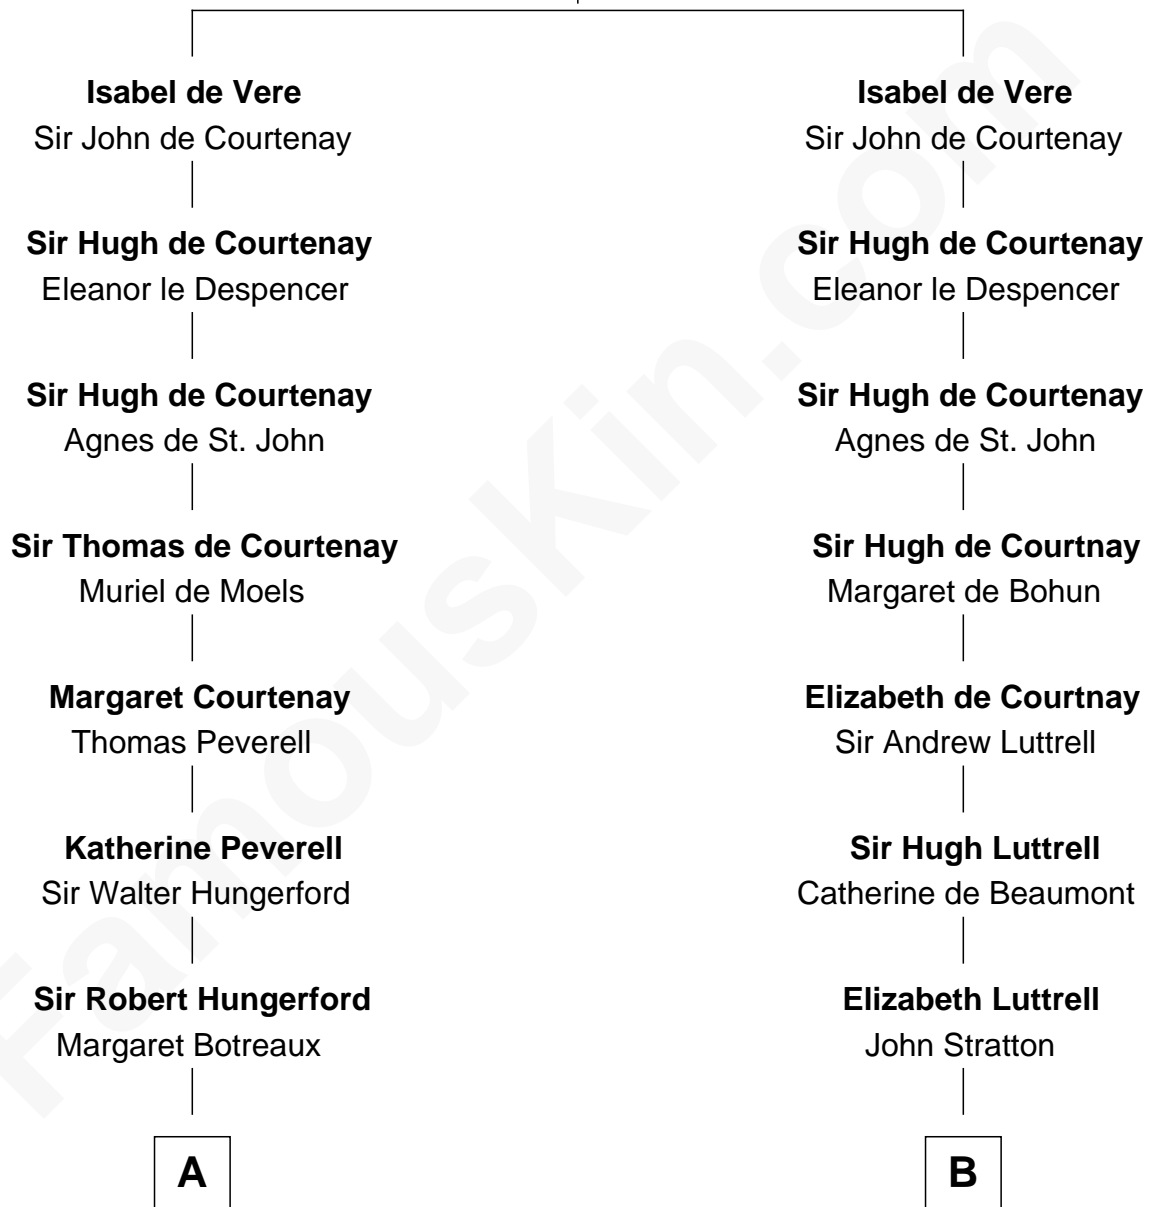

FamousKin.com Relationship Chart of

John D. Rockefeller

Founder of the Standard Oil Company

21st cousin of

Joan Fontaine

Movie Actress

Hugh de Vere
Hawise de Quincy

C

Solomon Avery
Hannah Punderson

Miles Avery
Malinda Pixley

Lucy Avery
Godfrey Lewis Rockefeller

William Avery Rockefeller
Eliza Davison

John D. Rockefeller
Founder of the Standard Oil Company

D

Richard Molesworth
Catherine Cobb

John Molesworth
Louise Tomkyns

Margaret Letitia Molesworth
Charles Richard De Havilland

Walter Augustus De Havilland
Lillian Augusta Ruse

Joan Fontaine
Movie Actress