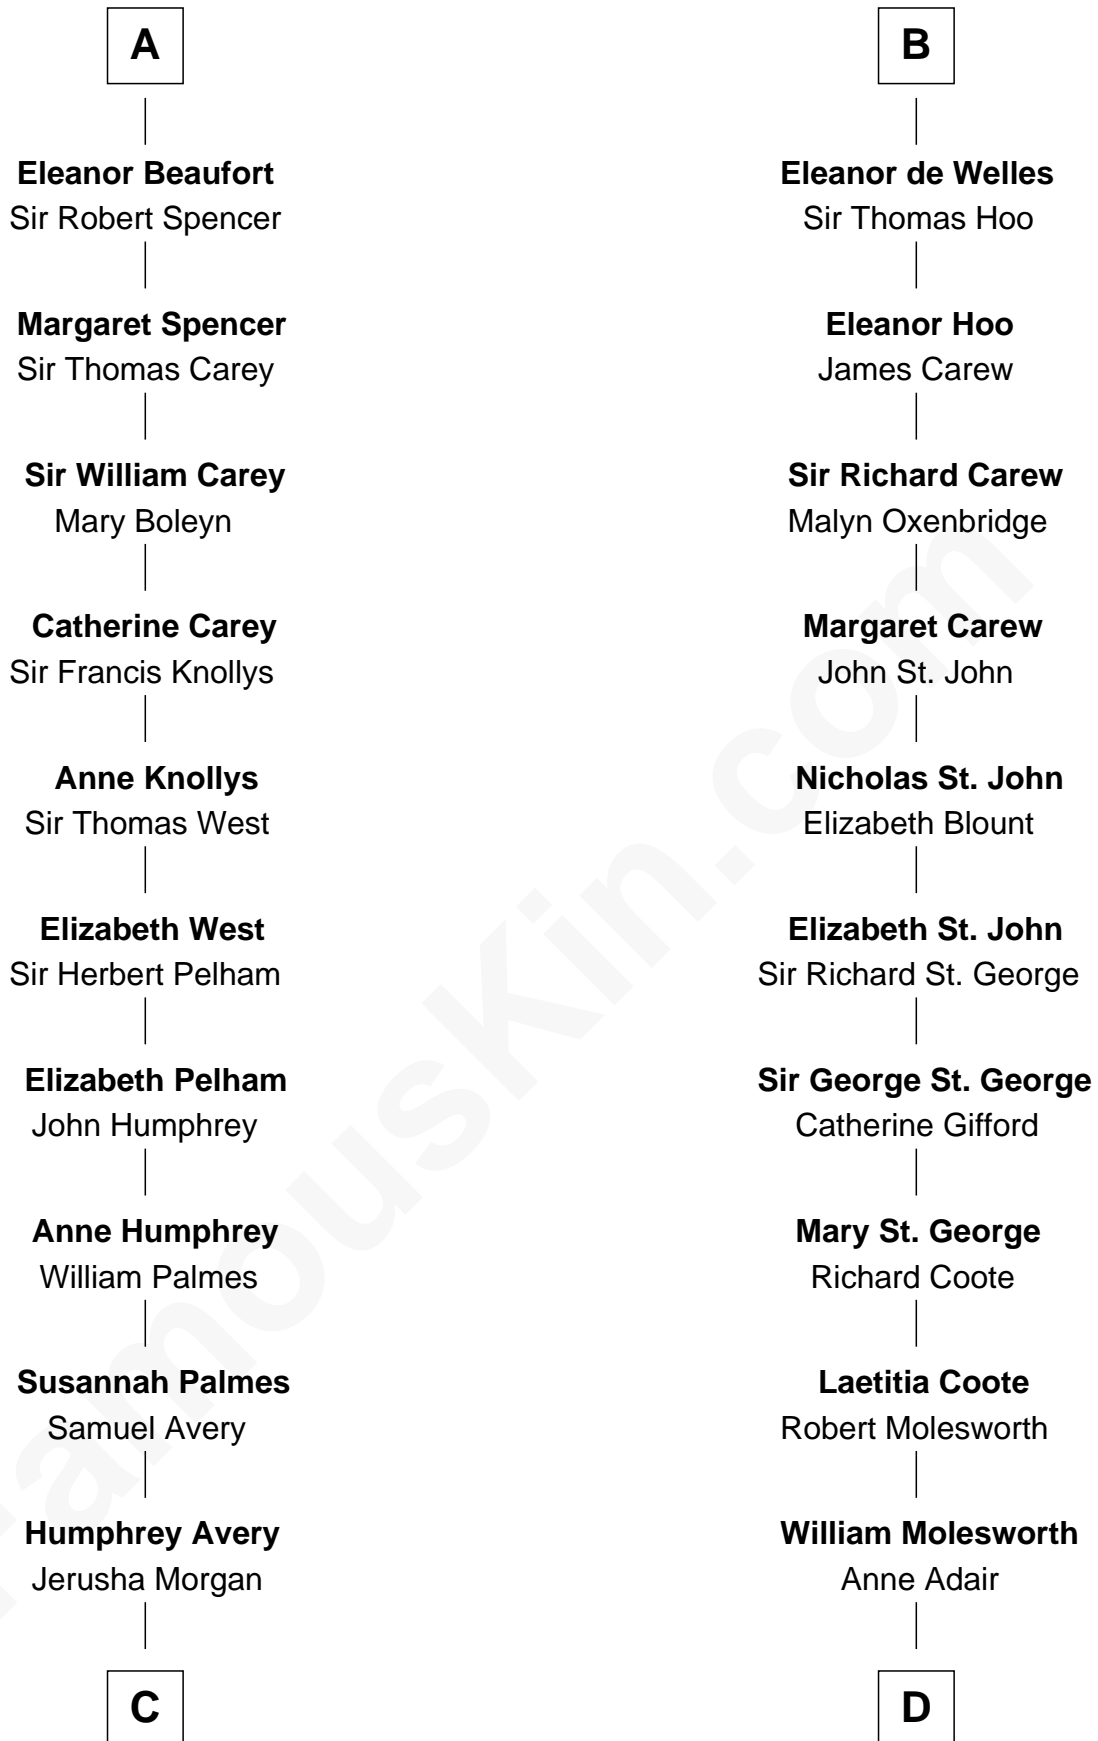

FamousKin.com Relationship Chart of

John D. Rockefeller

Founder of the Standard Oil Company

21st cousin of

Joan Fontaine

Movie Actress

Roger la Zouche

Margaret - - - - -

C

Solomon Avery
Hannah Punderson

Miles Avery
Malinda Pixley

Lucy Avery
Godfrey Lewis Rockefeller

William Avery Rockefeller
Eliza Davison

John D. Rockefeller
Founder of the Standard Oil Company

D

Richard Molesworth
Catherine Cobb

John Molesworth
Louise Tomkyns

Margaret Letitia Molesworth
Charles Richard De Havilland

Walter Augustus De Havilland
Lillian Augusta Ruse

Joan Fontaine
Movie Actress

FamousKin.com