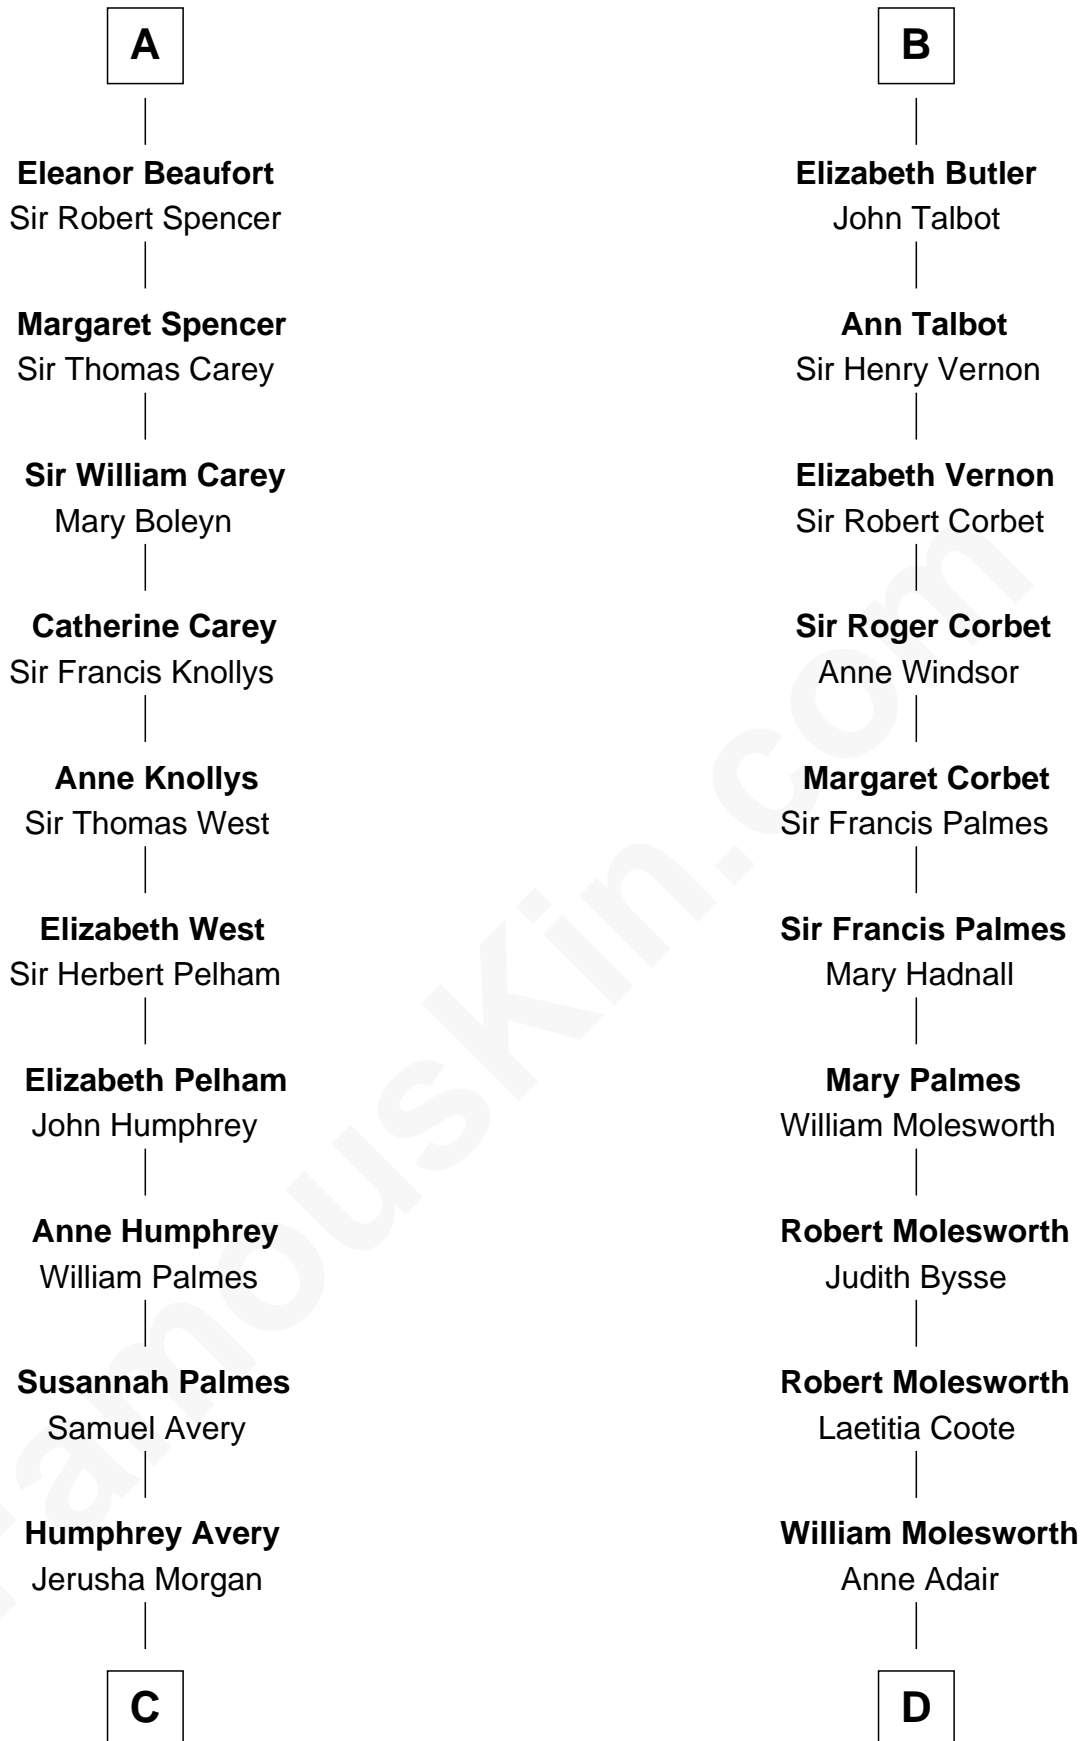

## Relationship Chart of

**John D. Rockefeller**

*Founder of the Standard Oil Company*

21st cousin of

**Joan Fontaine**

*Movie Actress*

**Sir Roger de Mortimer**

Maud de Brewes

**C**

**Solomon Avery**  
Hannah Punderson

**Miles Avery**  
Malinda Pixley

**Lucy Avery**  
Godfrey Lewis Rockefeller

**William Avery Rockefeller**  
Eliza Davison

**John D. Rockefeller**  
*Founder of the Standard Oil Company*

**D**

**Richard Molesworth**  
Catherine Cobb

**John Molesworth**  
Louise Tomkyns

**Margaret Letitia Molesworth**  
Charles Richard De Havilland

**Walter Augustus De Havilland**  
Lillian Augusta Ruse

**Joan Fontaine**  
*Movie Actress*