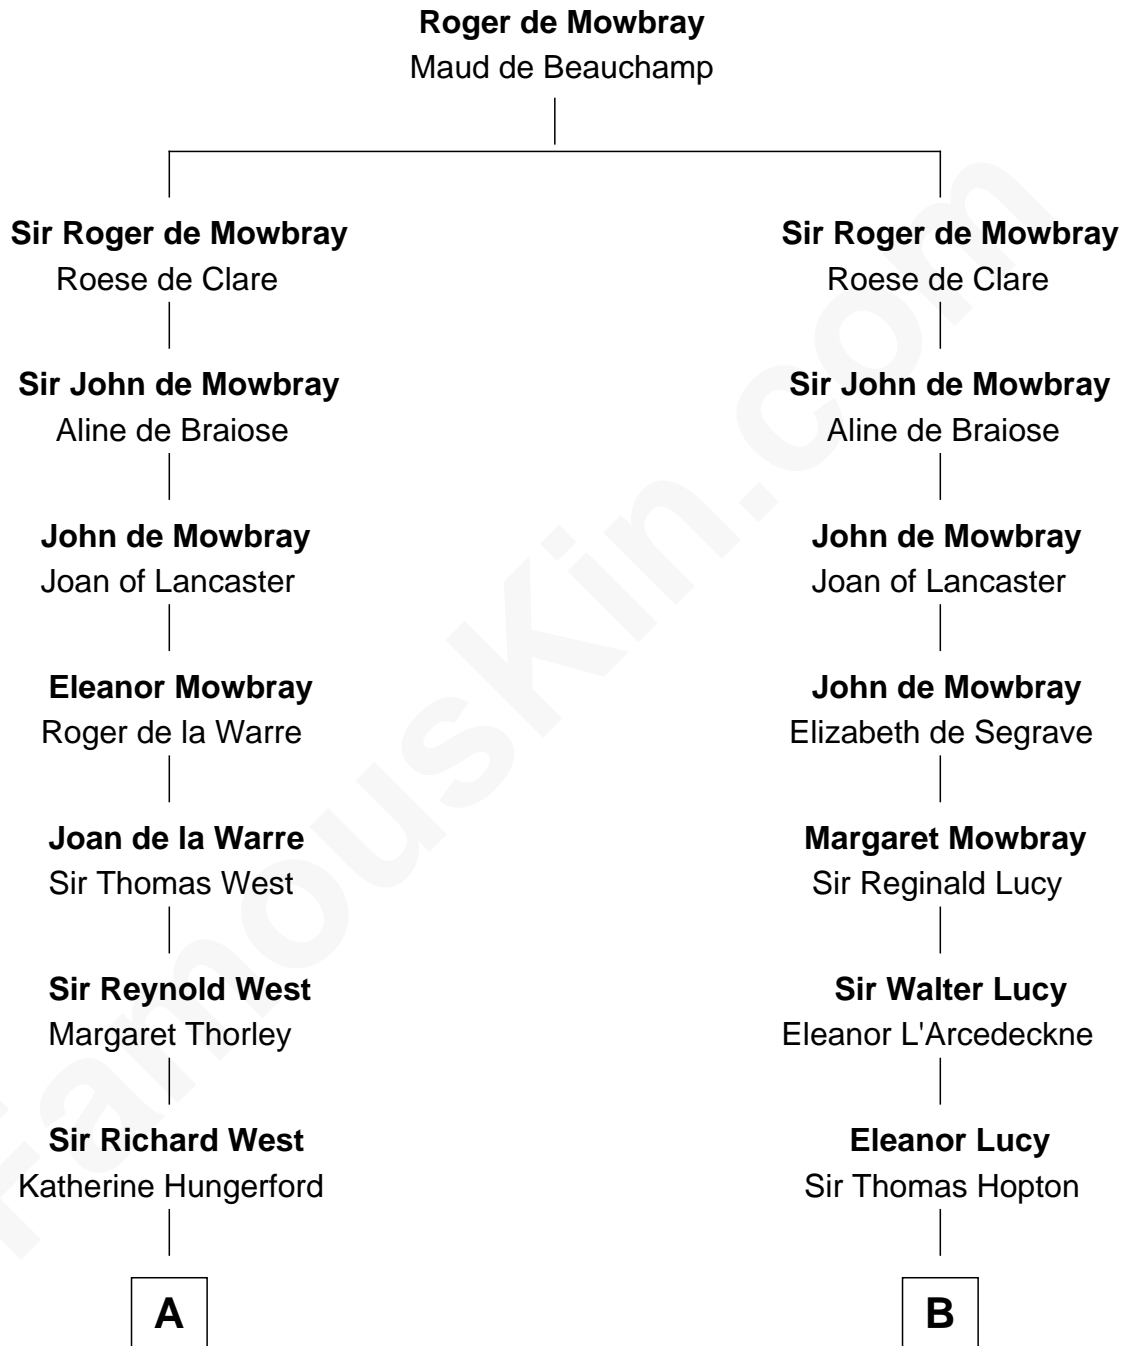

FamousKin.com Relationship Chart of

John D. Rockefeller

Founder of the Standard Oil Company

20th cousin 1 time removed of

Joan Fontaine

Movie Actress

C

Miles Avery
Malinda Pixley

Lucy Avery
Godfrey Lewis Rockefeller

William Avery Rockefeller
Eliza Davison

John D. Rockefeller
Founder of the Standard Oil Company

D

Richard Molesworth
Catherine Cobb

John Molesworth
Louise Tomkyns

Margaret Letitia Molesworth
Charles Richard De Havilland