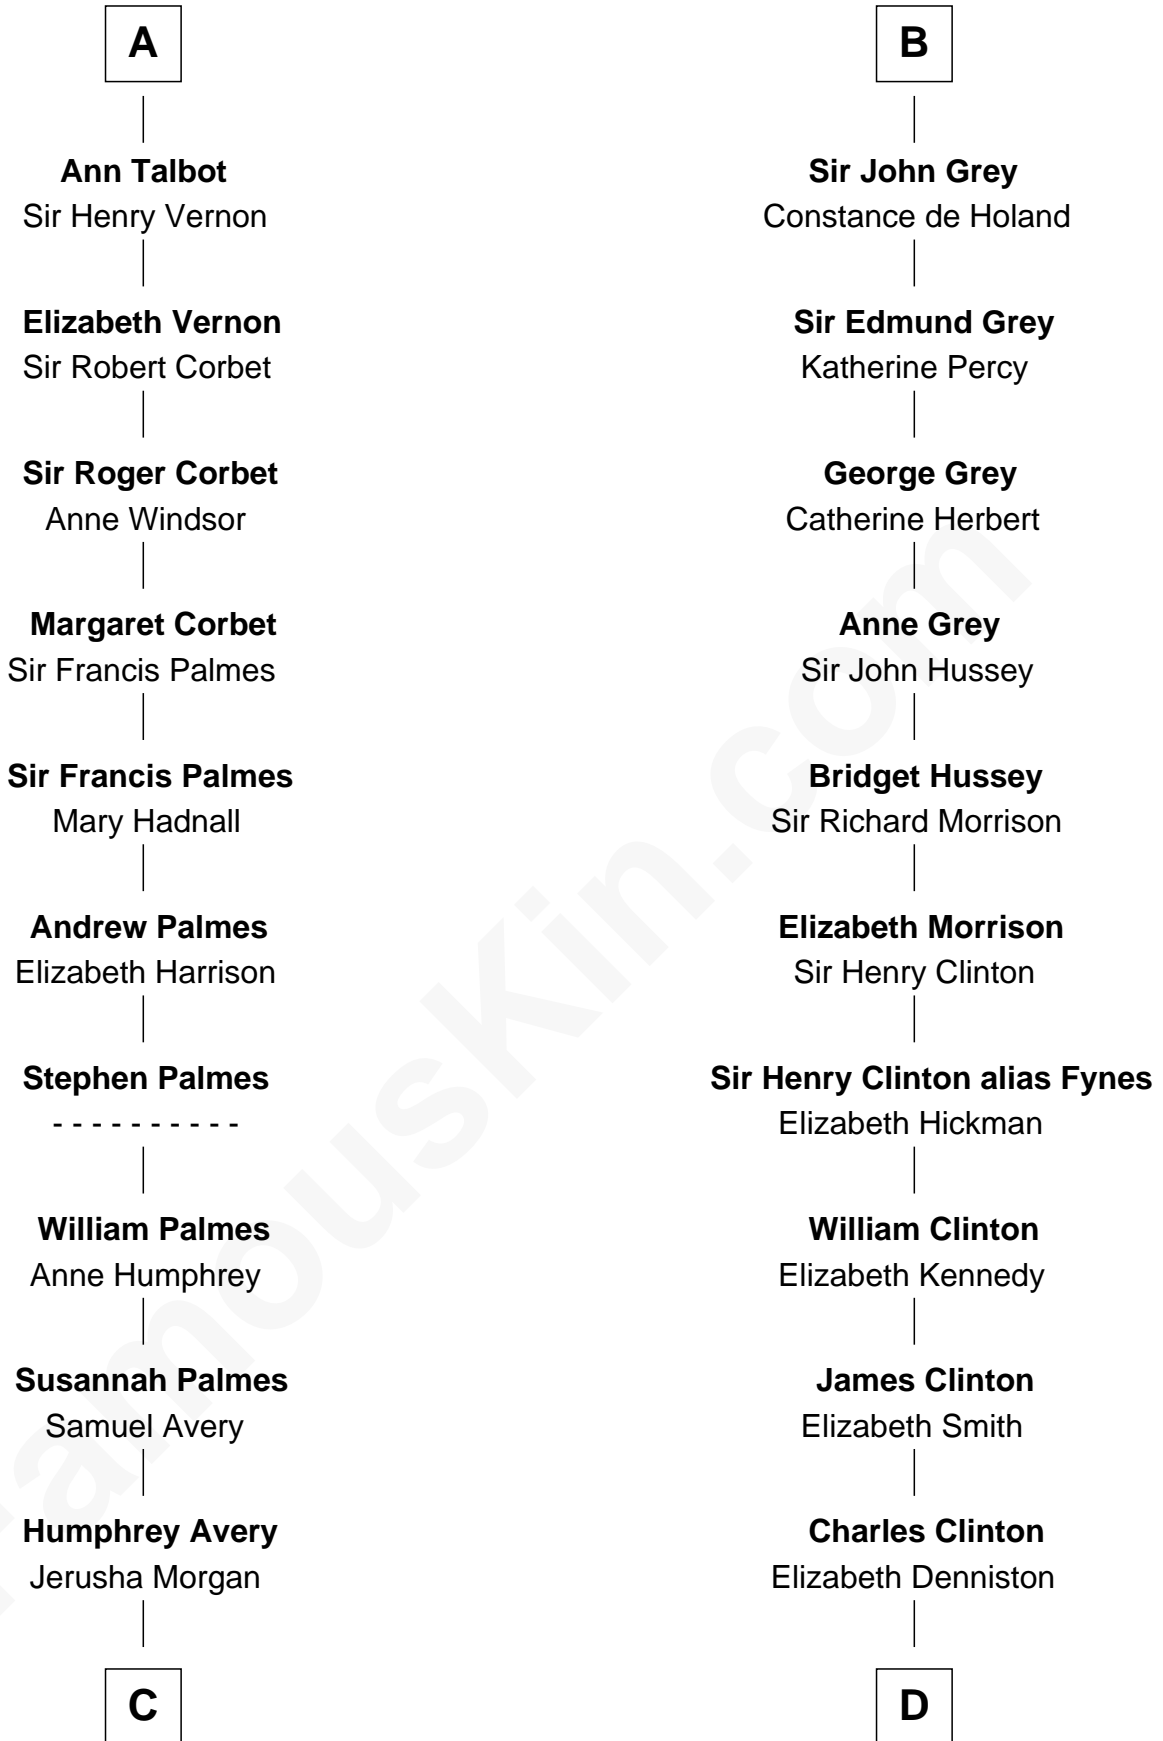

FamousKin.com Relationship Chart of

John D. Rockefeller

Founder of the Standard Oil Company

18th cousin 3 times removed of

DeWitt Clinton

6th Governor of New York

Sir Geoffrey FitzPiers

*with wife
Aveline de Clare*

Sir John de Grey

Sir William Beauchamp

Joan Fitzalan

Sir Roger de Grey

Elizabeth de Hastings

Joan Beauchamp

James Butler

Sir Reynold de Grey

Eleanor le Strange

Elizabeth Butler

John Talbot

Sir Reynold Grey

Margaret de Ros

A

B

C

Solomon Avery
Hannah Punderson

Miles Avery
Malinda Pixley

Lucy Avery
Godfrey Lewis Rockefeller

William Avery Rockefeller
Eliza Davison

John D. Rockefeller
Founder of the Standard Oil Company

D

Gen. James Clinton
Mary DeWitt