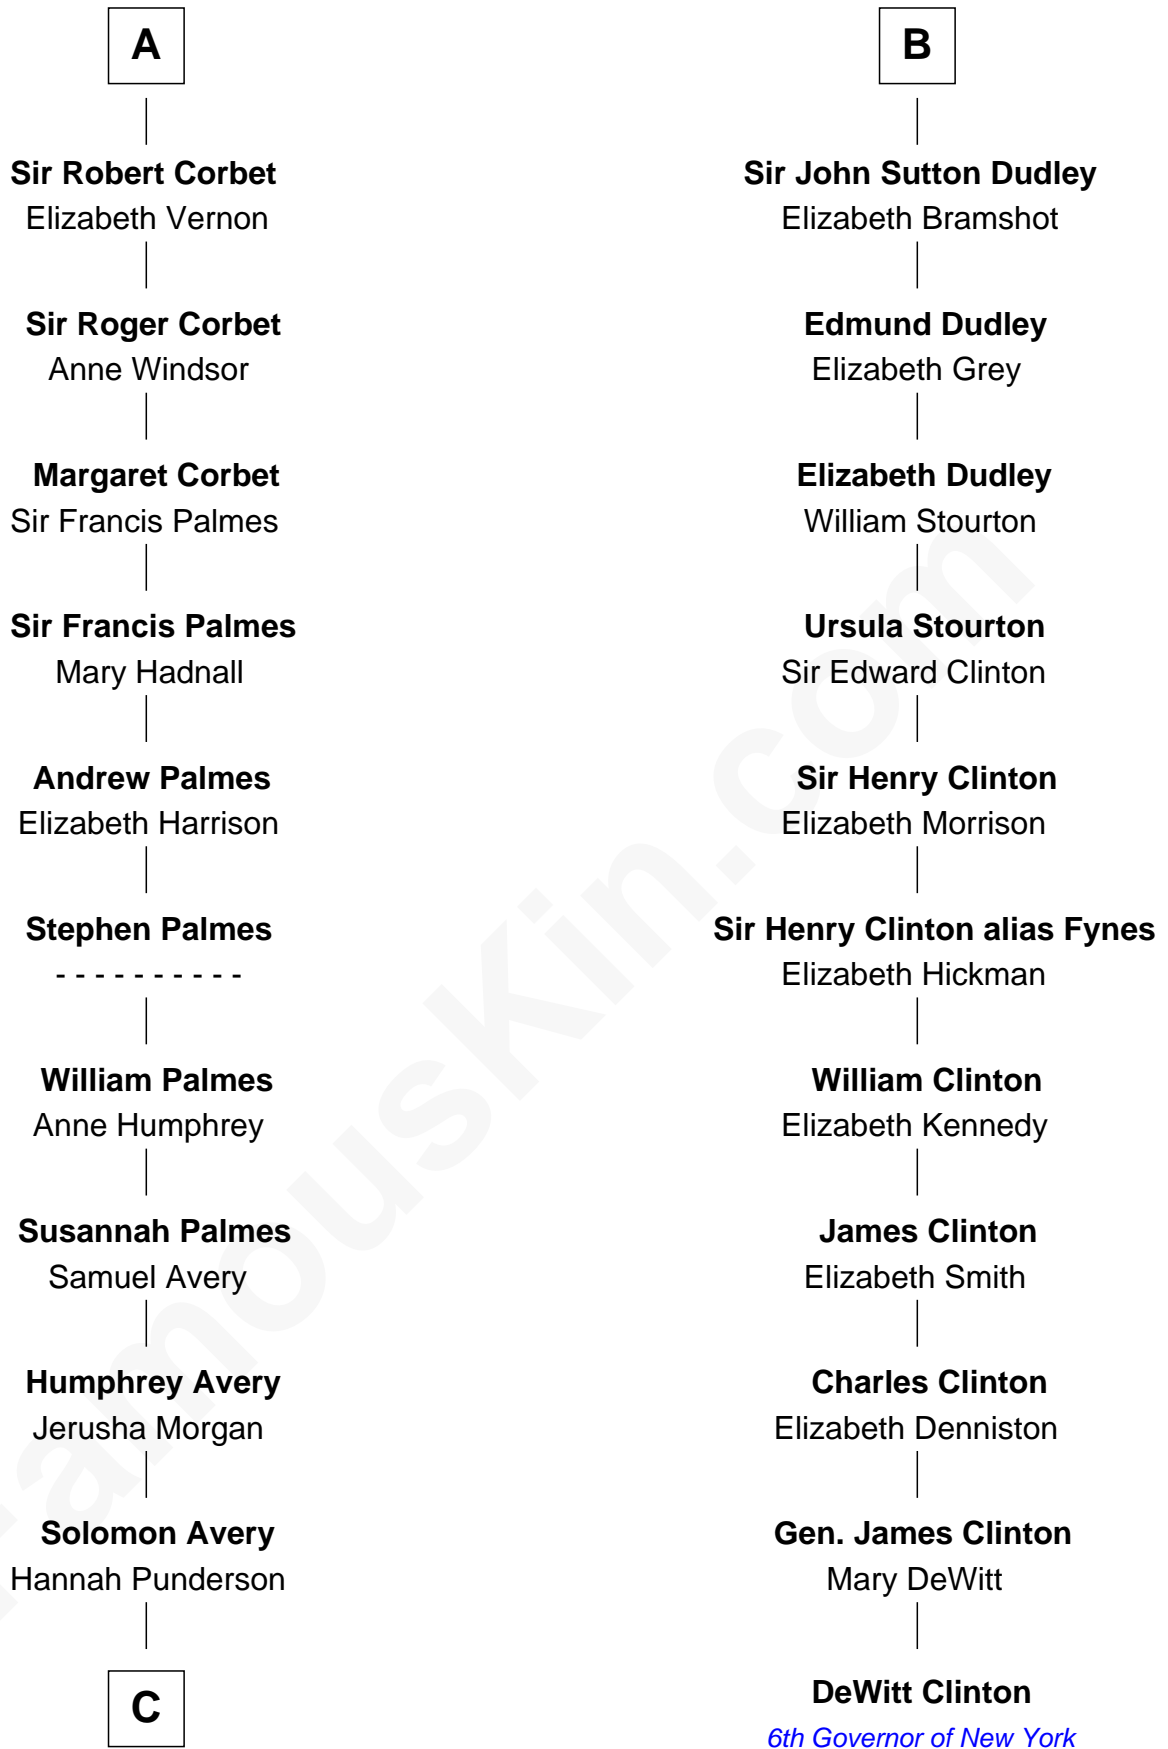

FamousKin.com Relationship Chart of

John D. Rockefeller

Founder of the Standard Oil Company

17th cousin 3 times removed of

DeWitt Clinton

6th Governor of New York

Sir Roger de Somery

C

—
Miles Avery
Malinda Pixley

—
Lucy Avery
Godfrey Lewis Rockefeller

—
William Avery Rockefeller
Eliza Davison

—
John D. Rockefeller
Founder of the Standard Oil Company

FamousKin.com