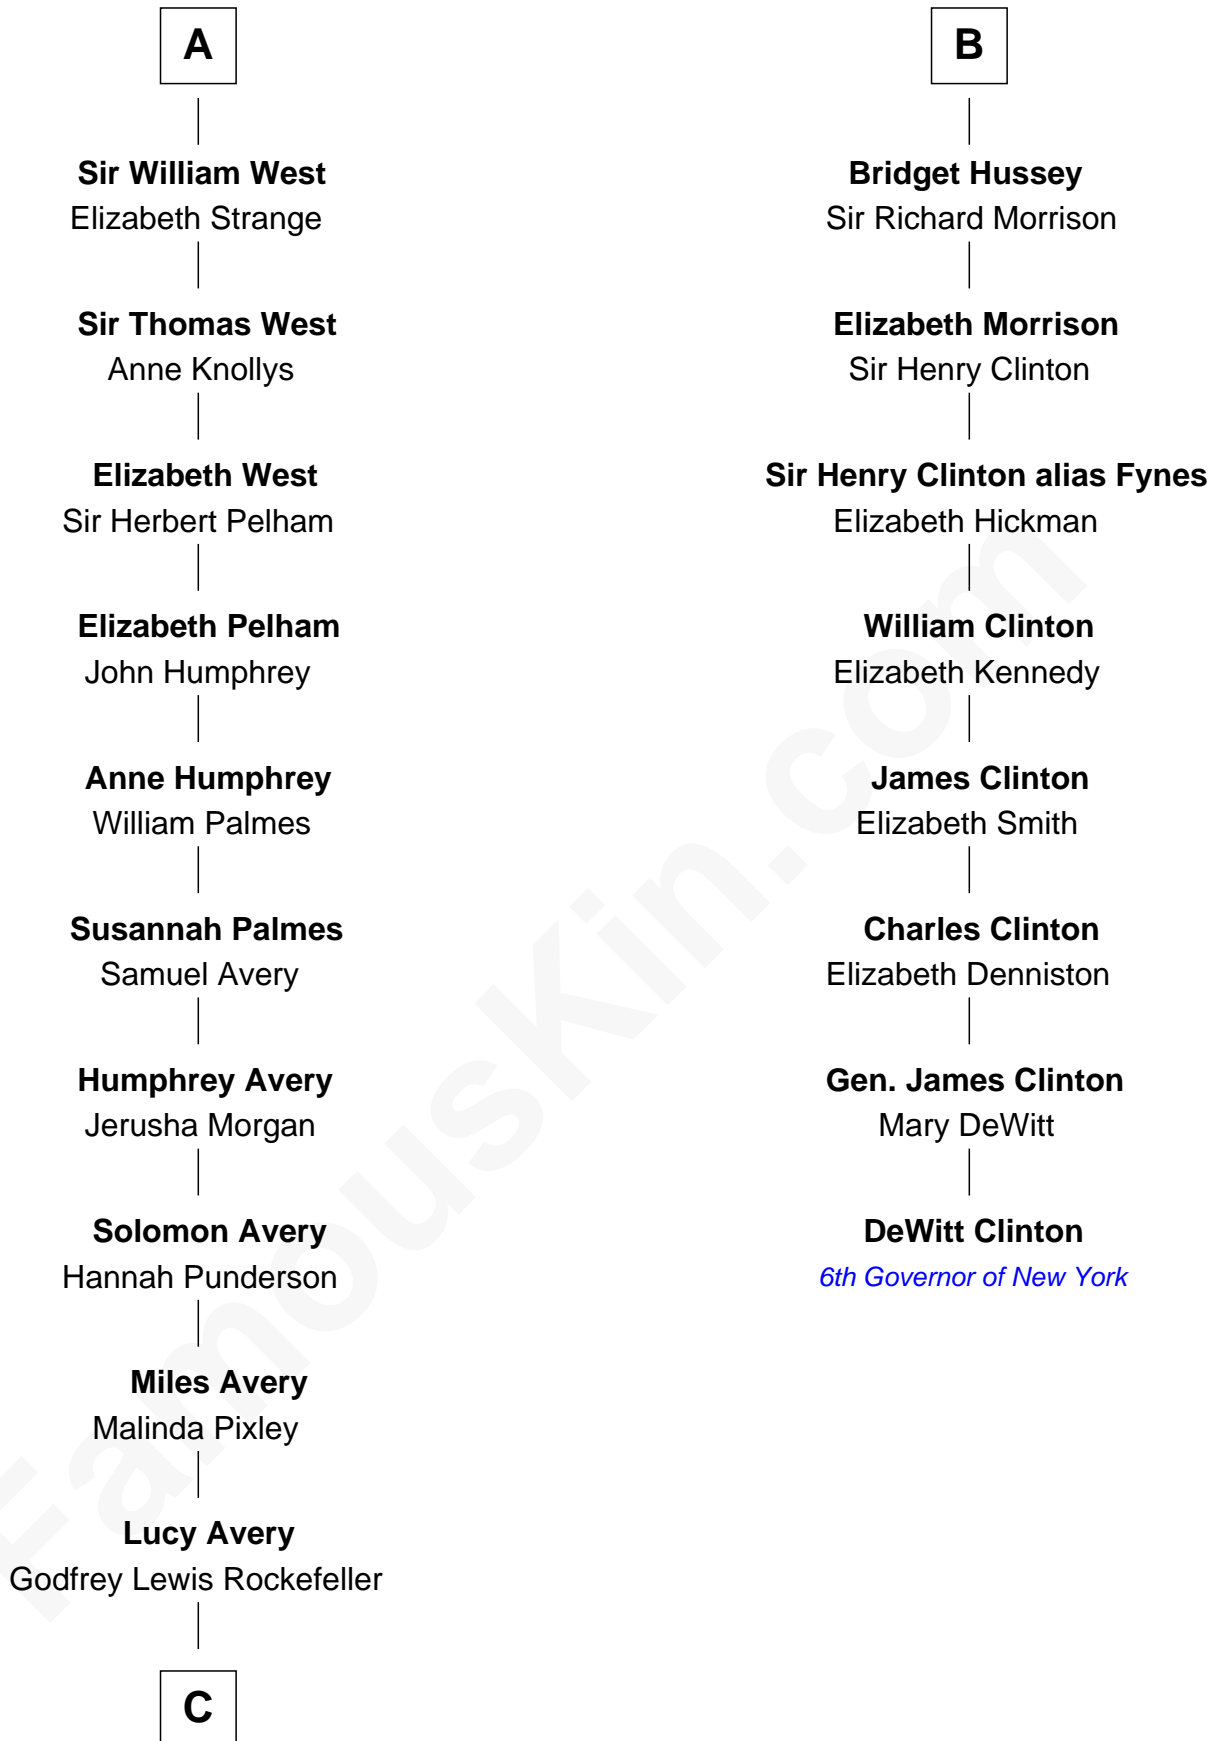

FamousKin.com Relationship Chart of

John D. Rockefeller

Founder of the Standard Oil Company

14th cousin 4 times removed of

DeWitt Clinton

6th Governor of New York

Henry Plantagenet

Maud de Chaworth

Joan of Lancaster

John de Mowbray

Eleanor Mowbray

Roger de la Warre

Joan de la Warre

Sir Thomas West

Sir Reynold West

Margaret Thorley

Sir Richard West

Katherine Hungerford

Sir Thomas West

Eleanor Copley

Sir George West

Elizabeth Morton

A

Henry of Lancaster

Katherine Percy

George Grey

Catherine Herbert

Anne Grey

Sir John Hussey

B

C

—
William Avery Rockefeller