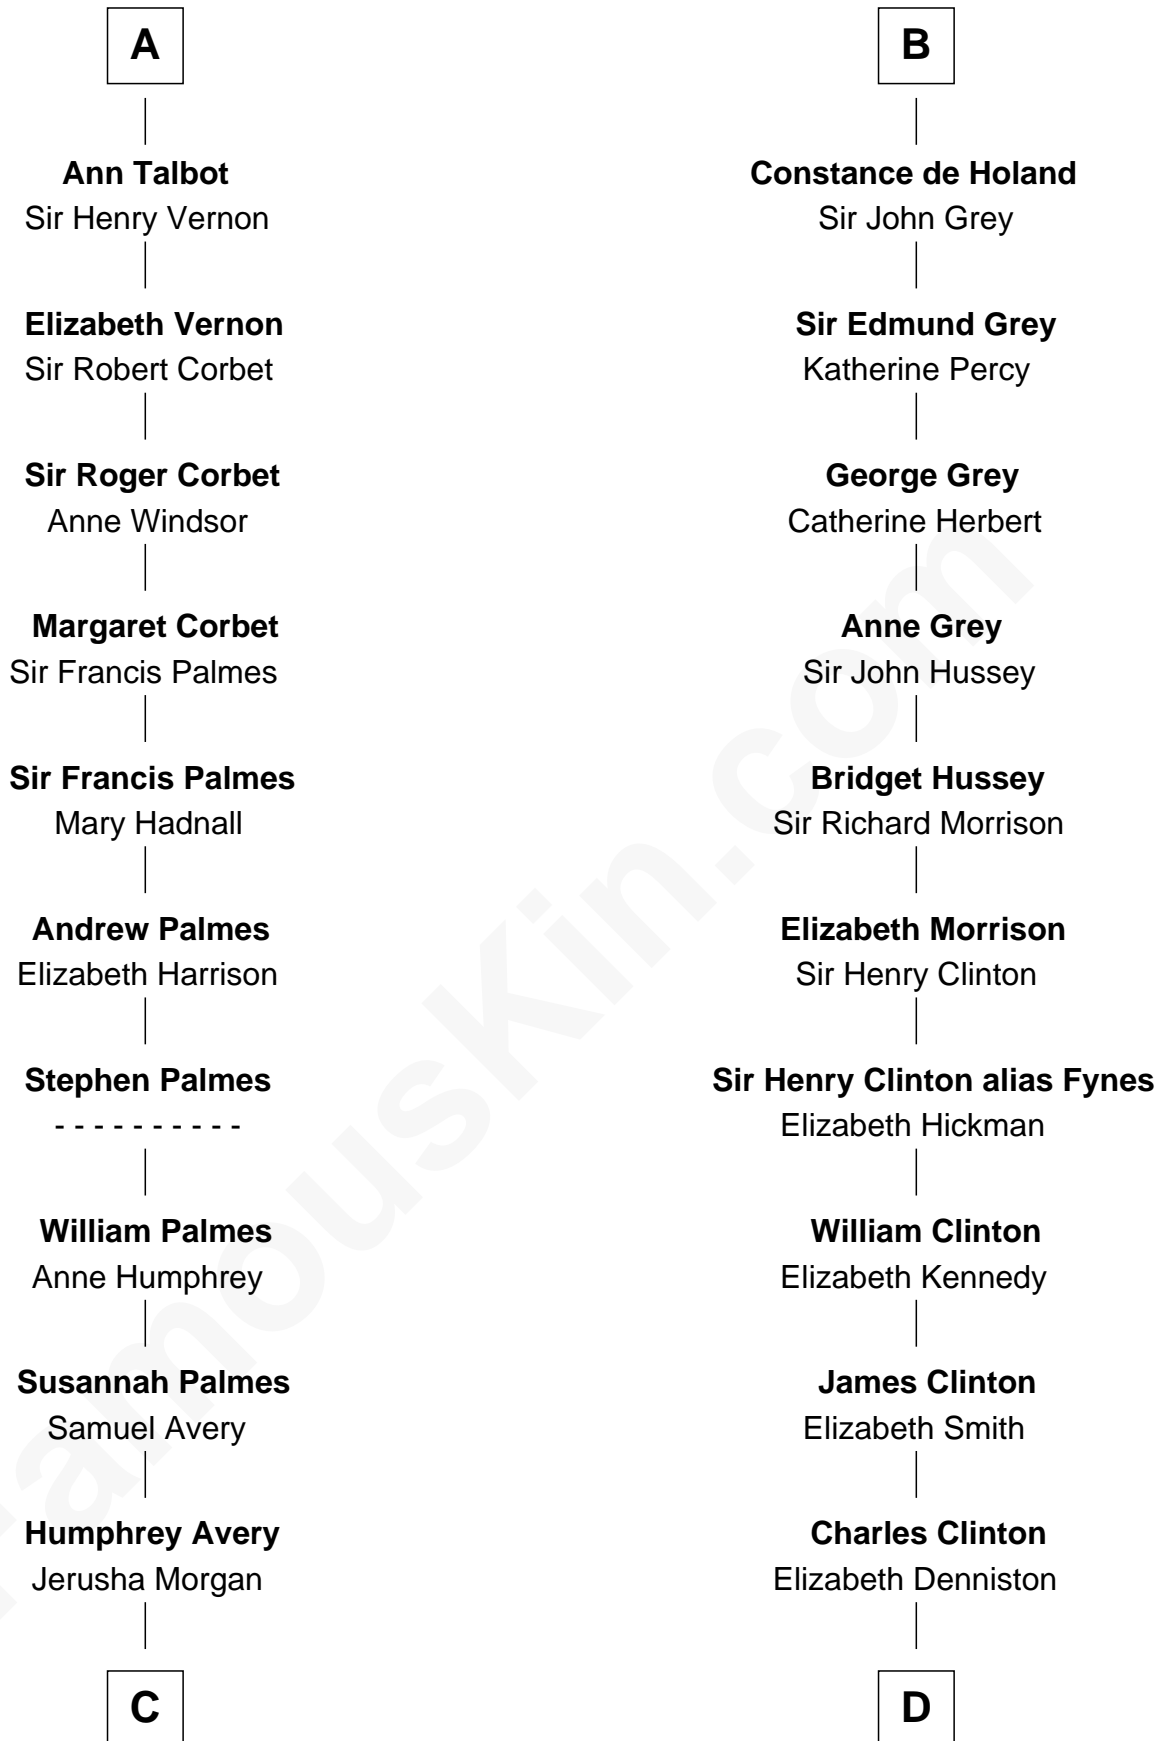

FamousKin.com Relationship Chart of

John D. Rockefeller

Founder of the Standard Oil Company

18th cousin 3 times removed of

DeWitt Clinton

6th Governor of New York

C

Solomon Avery
Hannah Punderson

Miles Avery
Malinda Pixley

Lucy Avery
Godfrey Lewis Rockefeller

William Avery Rockefeller
Eliza Davison

John D. Rockefeller
Founder of the Standard Oil Company

D

Gen. James Clinton
Mary DeWitt

DeWitt Clinton
6th Governor of New York