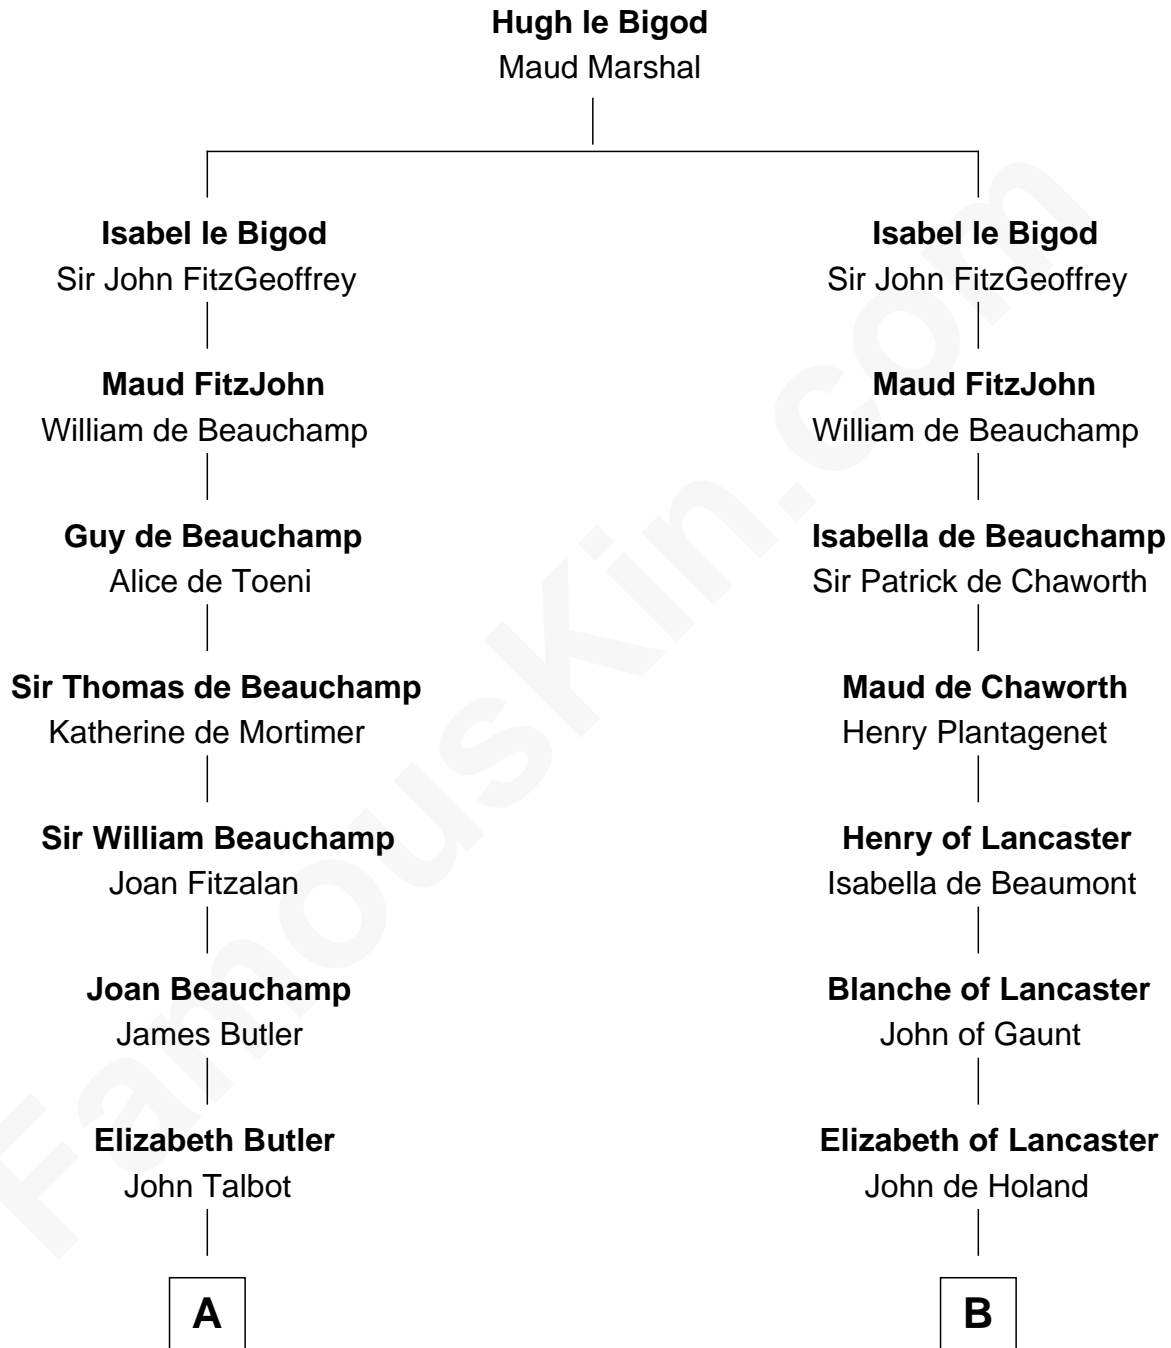

FamousKin.com Relationship Chart of

John D. Rockefeller

Founder of the Standard Oil Company

18th cousin 3 times removed of

DeWitt Clinton

6th Governor of New York

C

Solomon Avery
Hannah Punderson

Miles Avery
Malinda Pixley

Lucy Avery
Godfrey Lewis Rockefeller

William Avery Rockefeller
Eliza Davison

John D. Rockefeller
Founder of the Standard Oil Company

D

Gen. James Clinton
Mary DeWitt

DeWitt Clinton
6th Governor of New York