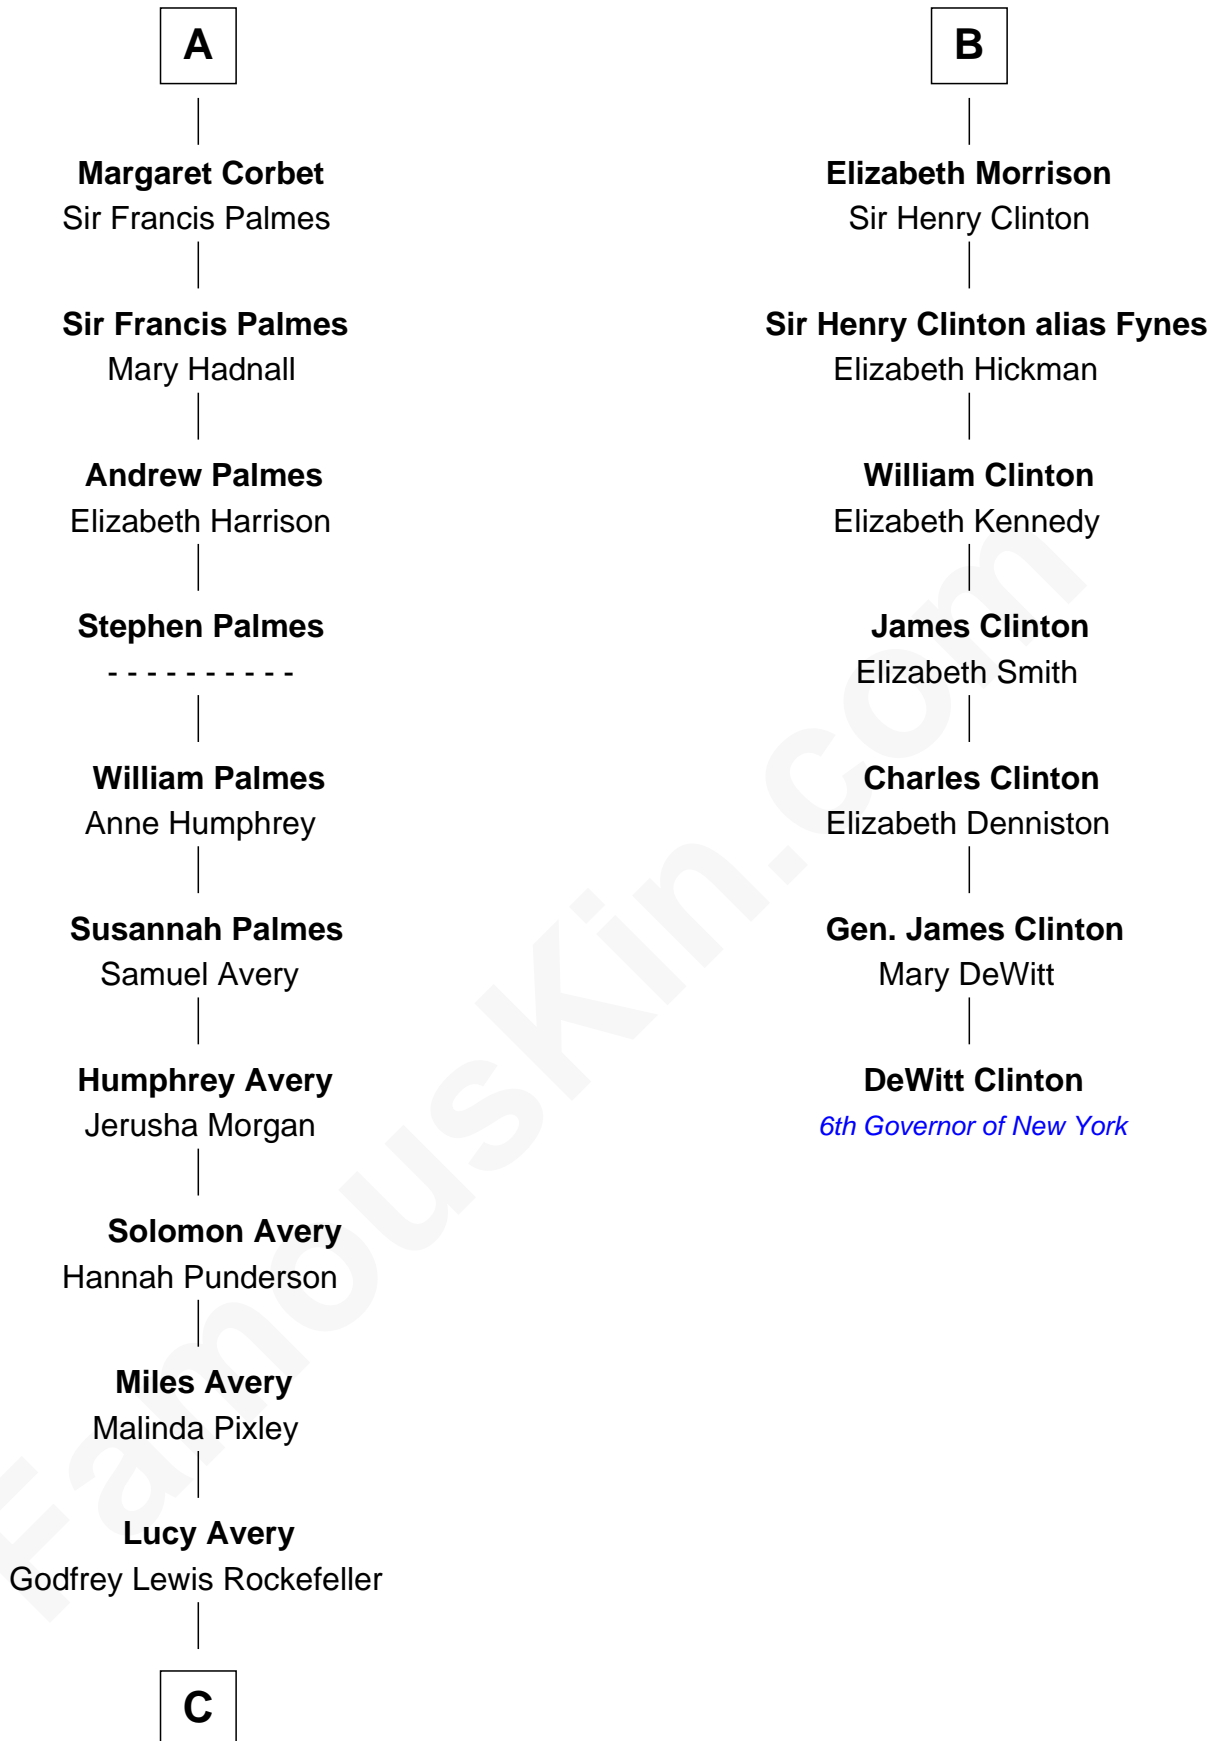

## Relationship Chart of

### John D. Rockefeller

Founder of the Standard Oil Company

13th cousin 5 times removed of

**DeWitt Clinton**

6th Governor of New York

**Sir William de Ros**  
Margery de Badlesmere

**C**

—  
**William Avery Rockefeller**

Eliza Davison

—  
**John D. Rockefeller**

*Founder of the Standard Oil Company*

FamousKin.com